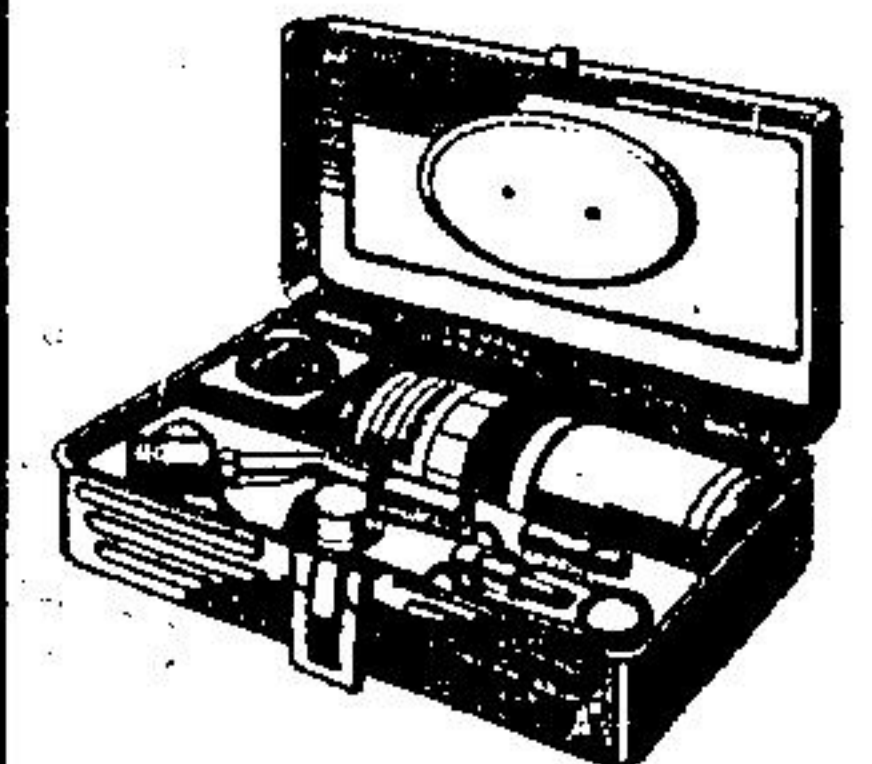

22⁹⁵

c) Bathroom Faucet
Chrome-plated bathroom faucet has 4" centres for faucet mount. Rust-resistant finish. With pop-up drain.

32⁹⁵
Reg. 44.99

d) Water Pik Shower Massage
Features an adjustable head that provides a pulsating jet stream of water. Can even be used to massage aching muscles. Try one!

Head only Hand held
24⁹⁵ 36⁹⁹

e) Water Pik 'Insta Pure' Filter
An easy to install water filter that removes unwanted impurities from tap water. Perfect for home or at the cottage!

29⁹⁹
Reg. 35.95

SAVE 20% On Our Regular Price
All In-Stock Carriage House Hardware by Amerock
(Special below not included).

4 Piece Bathroom Set
Matching Carriage House bathroom accessories in Antique Brass finish. Includes towel ring, switch plate, soap dish and robe hanger.

24⁹⁹

Propane Torch
Kit includes all you need for the job! Pencil flame torch.
18⁴⁴