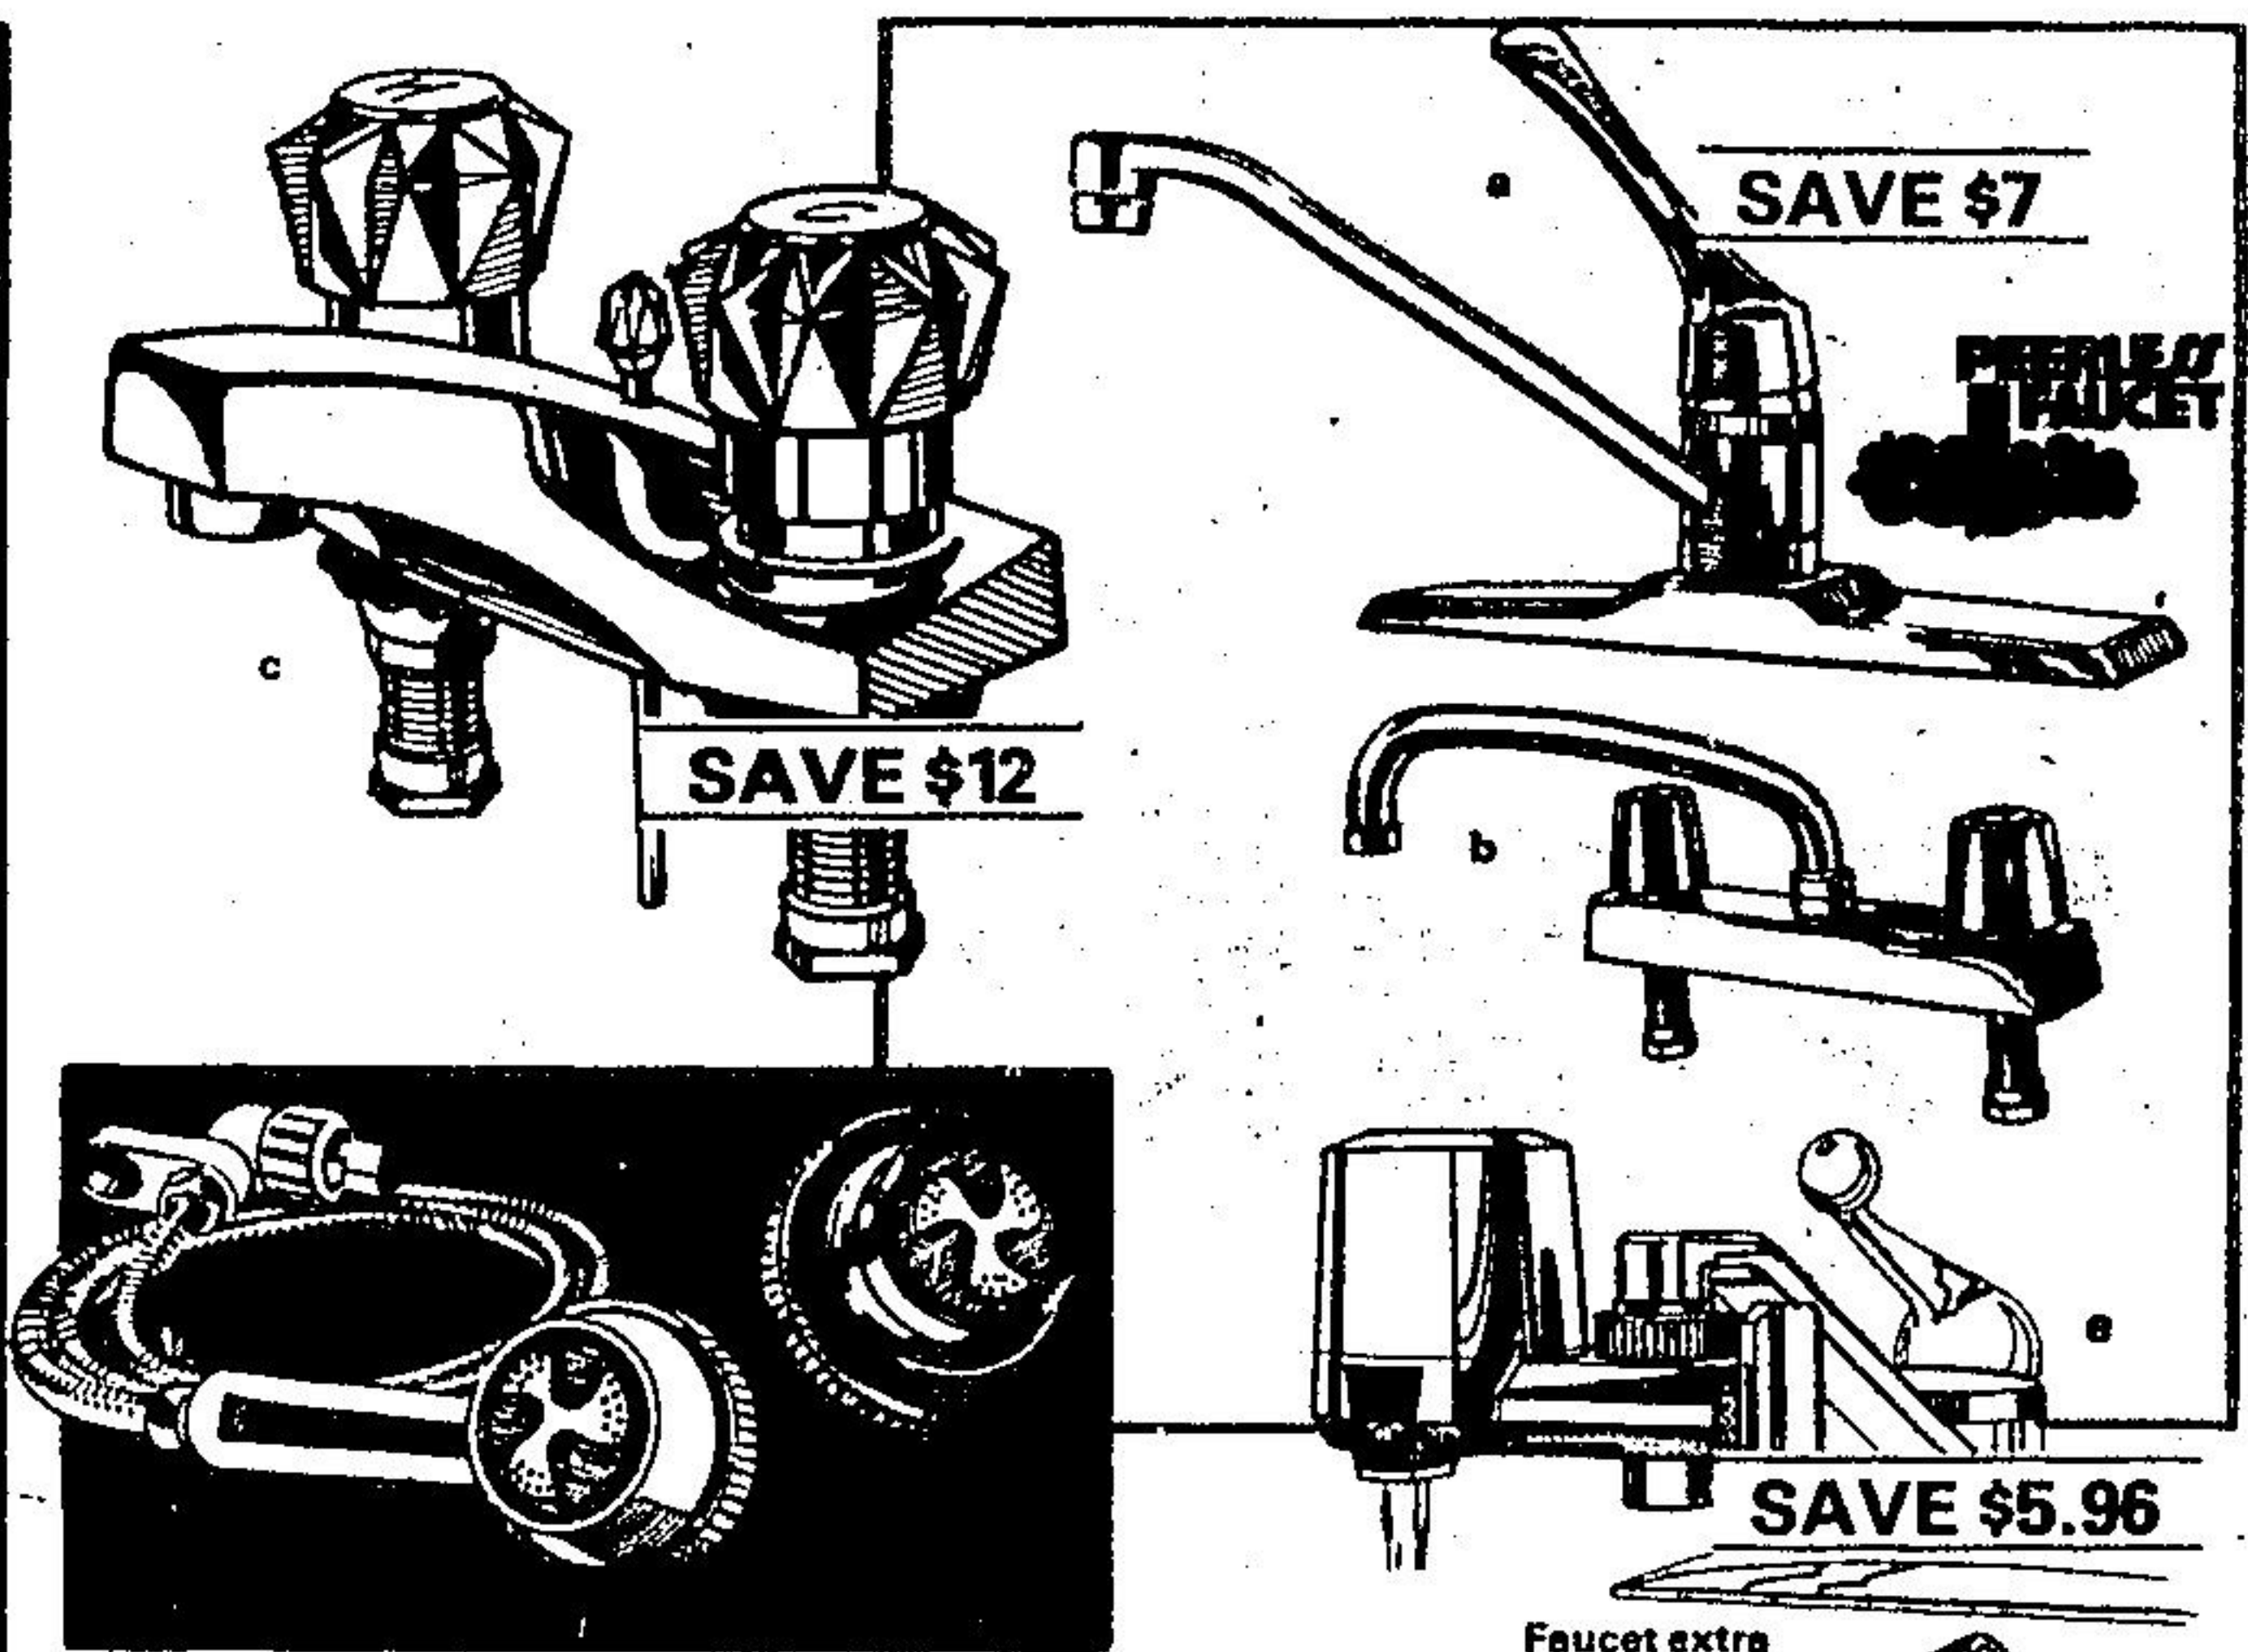

22⁹⁵

c) Bathroom Faucet
Chrome-plated bathroom faucet has 4" centres for faucet mount. Rust-resistant finish. With pop-up drain.

32⁹⁵
Reg. 44.99

d) Water Pik Shower Massage
Features an adjustable head that provides a pulsating jet stream of water. Can even be used to massage aching muscles. Try one!

Head only Hand held
24⁹⁵ 36⁹⁹

e) Water Pik 'Insta Pure' Filter
An easy to install water filter that removes unwanted impurities from tap water. Perfect for home or at the cottage!

29⁹⁹
Reg. 35.95

SAVE 20% On Our Regular Price
All In-Stock Carriage House Hardware by Amerock
(Special below not included).

4 Piece Bathroom Set
Matching Carriage House bathroom accessories in Antique Brass finish. Includes towel ring, switch plate, soap dish and robe hanger.

24⁹⁹

Propane Torch
Kit includes all you need for the job! Pencil flame torch.
18⁴⁴

Reverse Trap Toilet
Ideal for home or cottage installation. Plain white finish. Seat is extra.

54⁹⁹
Reg. 64.99

White Toilet Seat
Plastic toilet seat.

6⁹⁹

SAVE \$15

Glass Tub Enclosure
Durable glass bathtub enclosure. Aluminum track and 2 doors fit most standard size tubs. Great for keeping water on the inside when showering!