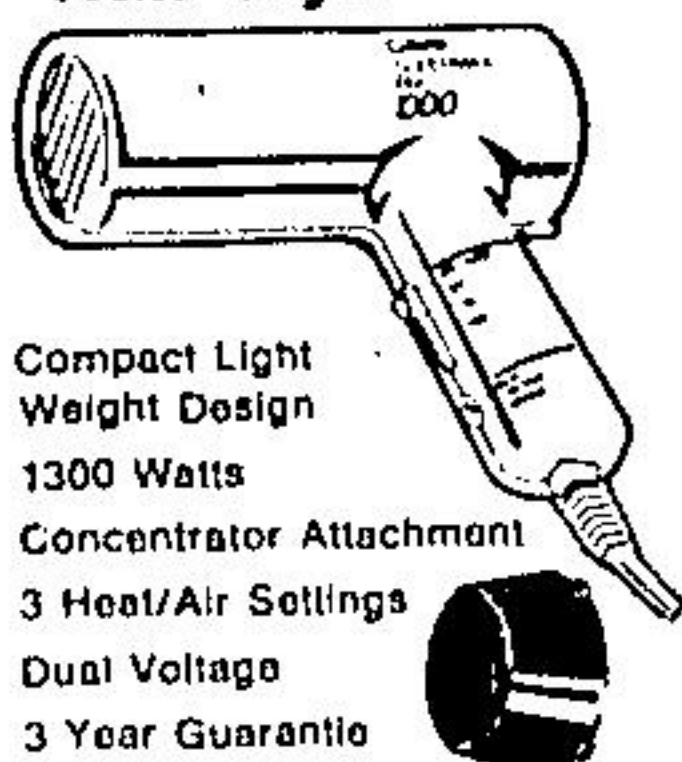

# MARTS TRIO

THE LITTLE STORES THAT SAVE YOU MORE

**CURL DRY  
BLOW-DRYER  
ATTACHMENT**

**749**

**GILLETTE  
HEAT WRAP**

**19<sup>99</sup>** each

**Gillette  
Supermax  
Pro 1300  
Hair dryer**

- Compact Light Weight Design
- 1300 Watts
- Concentrator Attachment
- 3 Heat/Air Settings
- Dual Voltage
- 3 Year Guarantee