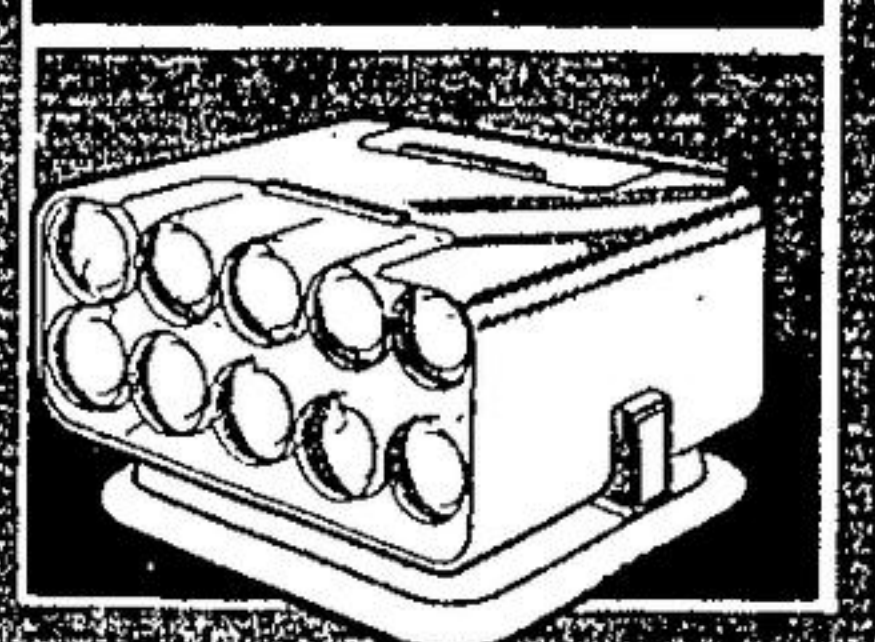

Philips Hairsetter

• Mist or dry • Compact styling • The ready dot lets you know when its set to go • Twenty curlers • Four sizes. 3860-717-1

2666