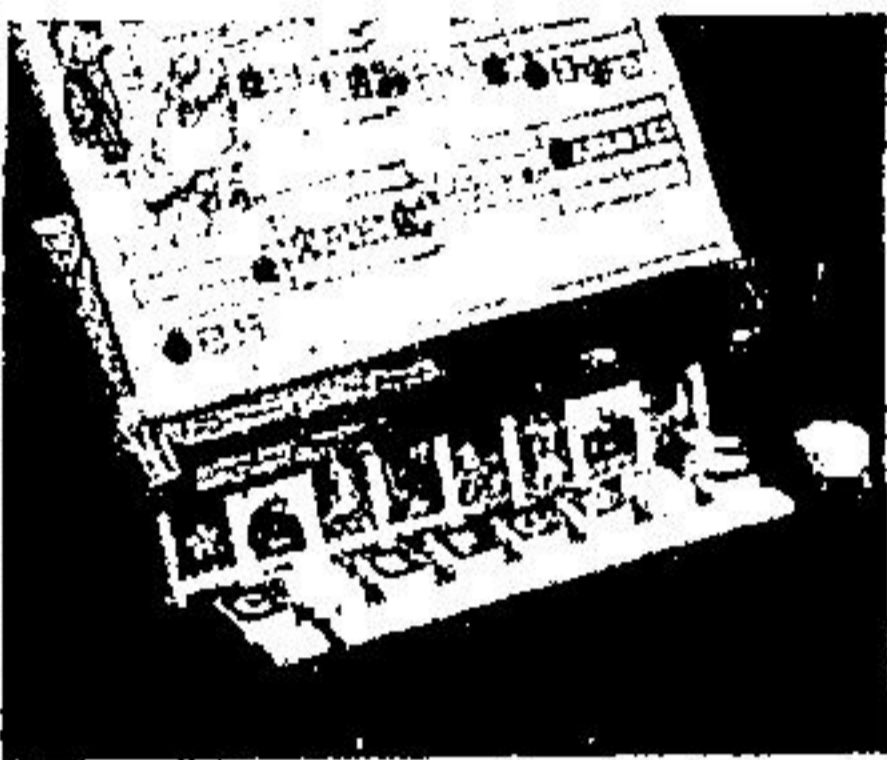

**CHRISTMAS
BUDGET STRETCHERS
for Early Santas**

**USE OUR EASY
LAY-A-WAY
CHRISTMAS
PLAN**

**SHIRLEY JEAN
FRUIT CAKE
IN FANCY TIN**
1 1/2 lbs.
2⁹⁹ each

**BOXED CHRISTMAS
CARDS
1/2 PRICE**

PLAY-BACK ORGAN

Function selector allows you to listen to 8 pre-recorded songs, play your own songs, record, and hear them back. Organ plays in 2 octaves, has hi/low volume control, automatic turn-off switch, colour-coded keyboard, songbook, 9-volt battery operation (not included).

Reg. Price \$39.99
19⁹⁹

**ALDERBROOK-CARILLON
12 LIGHT OUTDOOR
GLOW SET**

3⁹⁹

Deluxe Chattanooga Choo-Choo 11 Unit Set has an authentic steam locomotive with operating headlight, smoke and steam whistle. Comes with piggyback flatcar set, remote-control unloading box car and freight unloading depot, plus—an operating crane and tender (see insets). Set also includes auto crossing gate, about 24 1/2 ft. of running track; 2 manual switches. Tough metal and plastic construction. Our best electric train set!

Reg. Price \$89.99

39⁹⁹

Crane car with boom tender set included with (C)

Remote-control unloading box car included with (C)

Remote-control unloading depot included with (C)

Automobile crossing gate included with (C)

Tyco Nite Glow 21 1/2' double-loop

Tyco Nite Glow 21 1/2' Double-Loop Slot Race Set—21 1/2' of track with two terrific action loop sections. Two Porsche cars with operating headlights. Nite Glow centre line for track, plus Nite Glow crash barriers and flags. Wall power pack and two controllers. Ages under 8 years may need adult guidance.