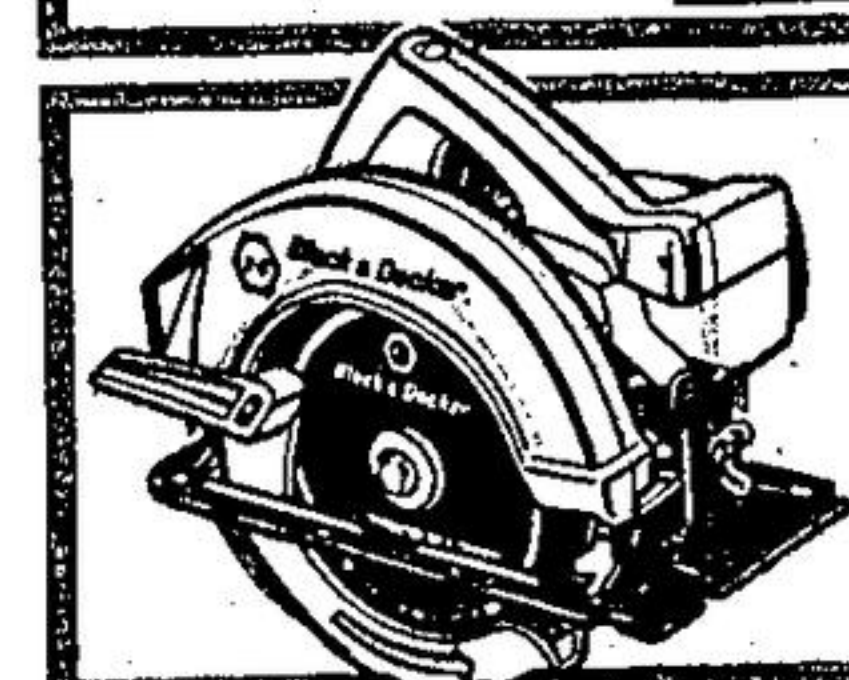

Black & Decker 7 1/4" Power Saw

5300 rpm, 9 amp. Cutting depth: 90° 2 7/16", 45° 1 1/2" bevel and depth adjustments are quick and easy. Sturdy steel wraparound shoe. 1285-213-1

46⁹⁹