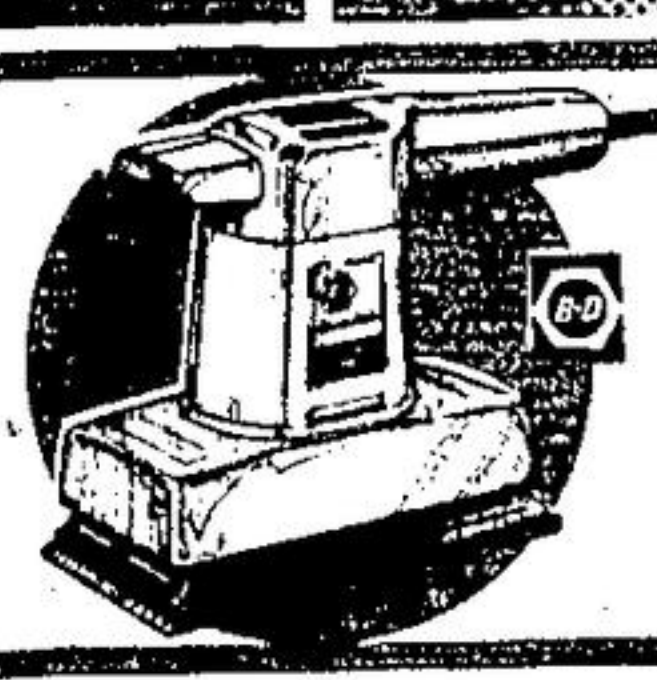

Black & Decker Finishing Sander/Polisher

10,000 opm, 1.6 amps. Double insulated. Flush sands on 3 sides. 1262-056-5

20⁹⁷