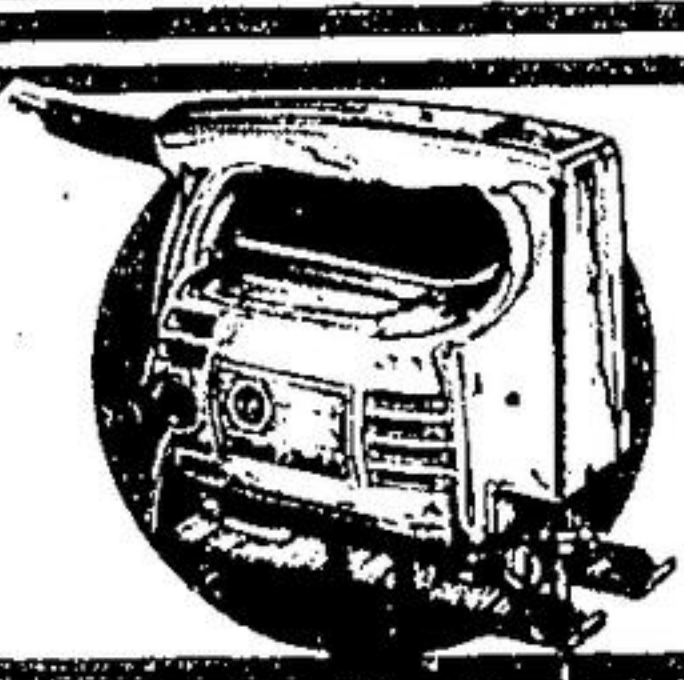

Black & Decker Power Jig Saw

3200 RPM, 2.1 AMPS. Double insulated. Includes wood cutting blade. 1288-158-5

20⁹⁷