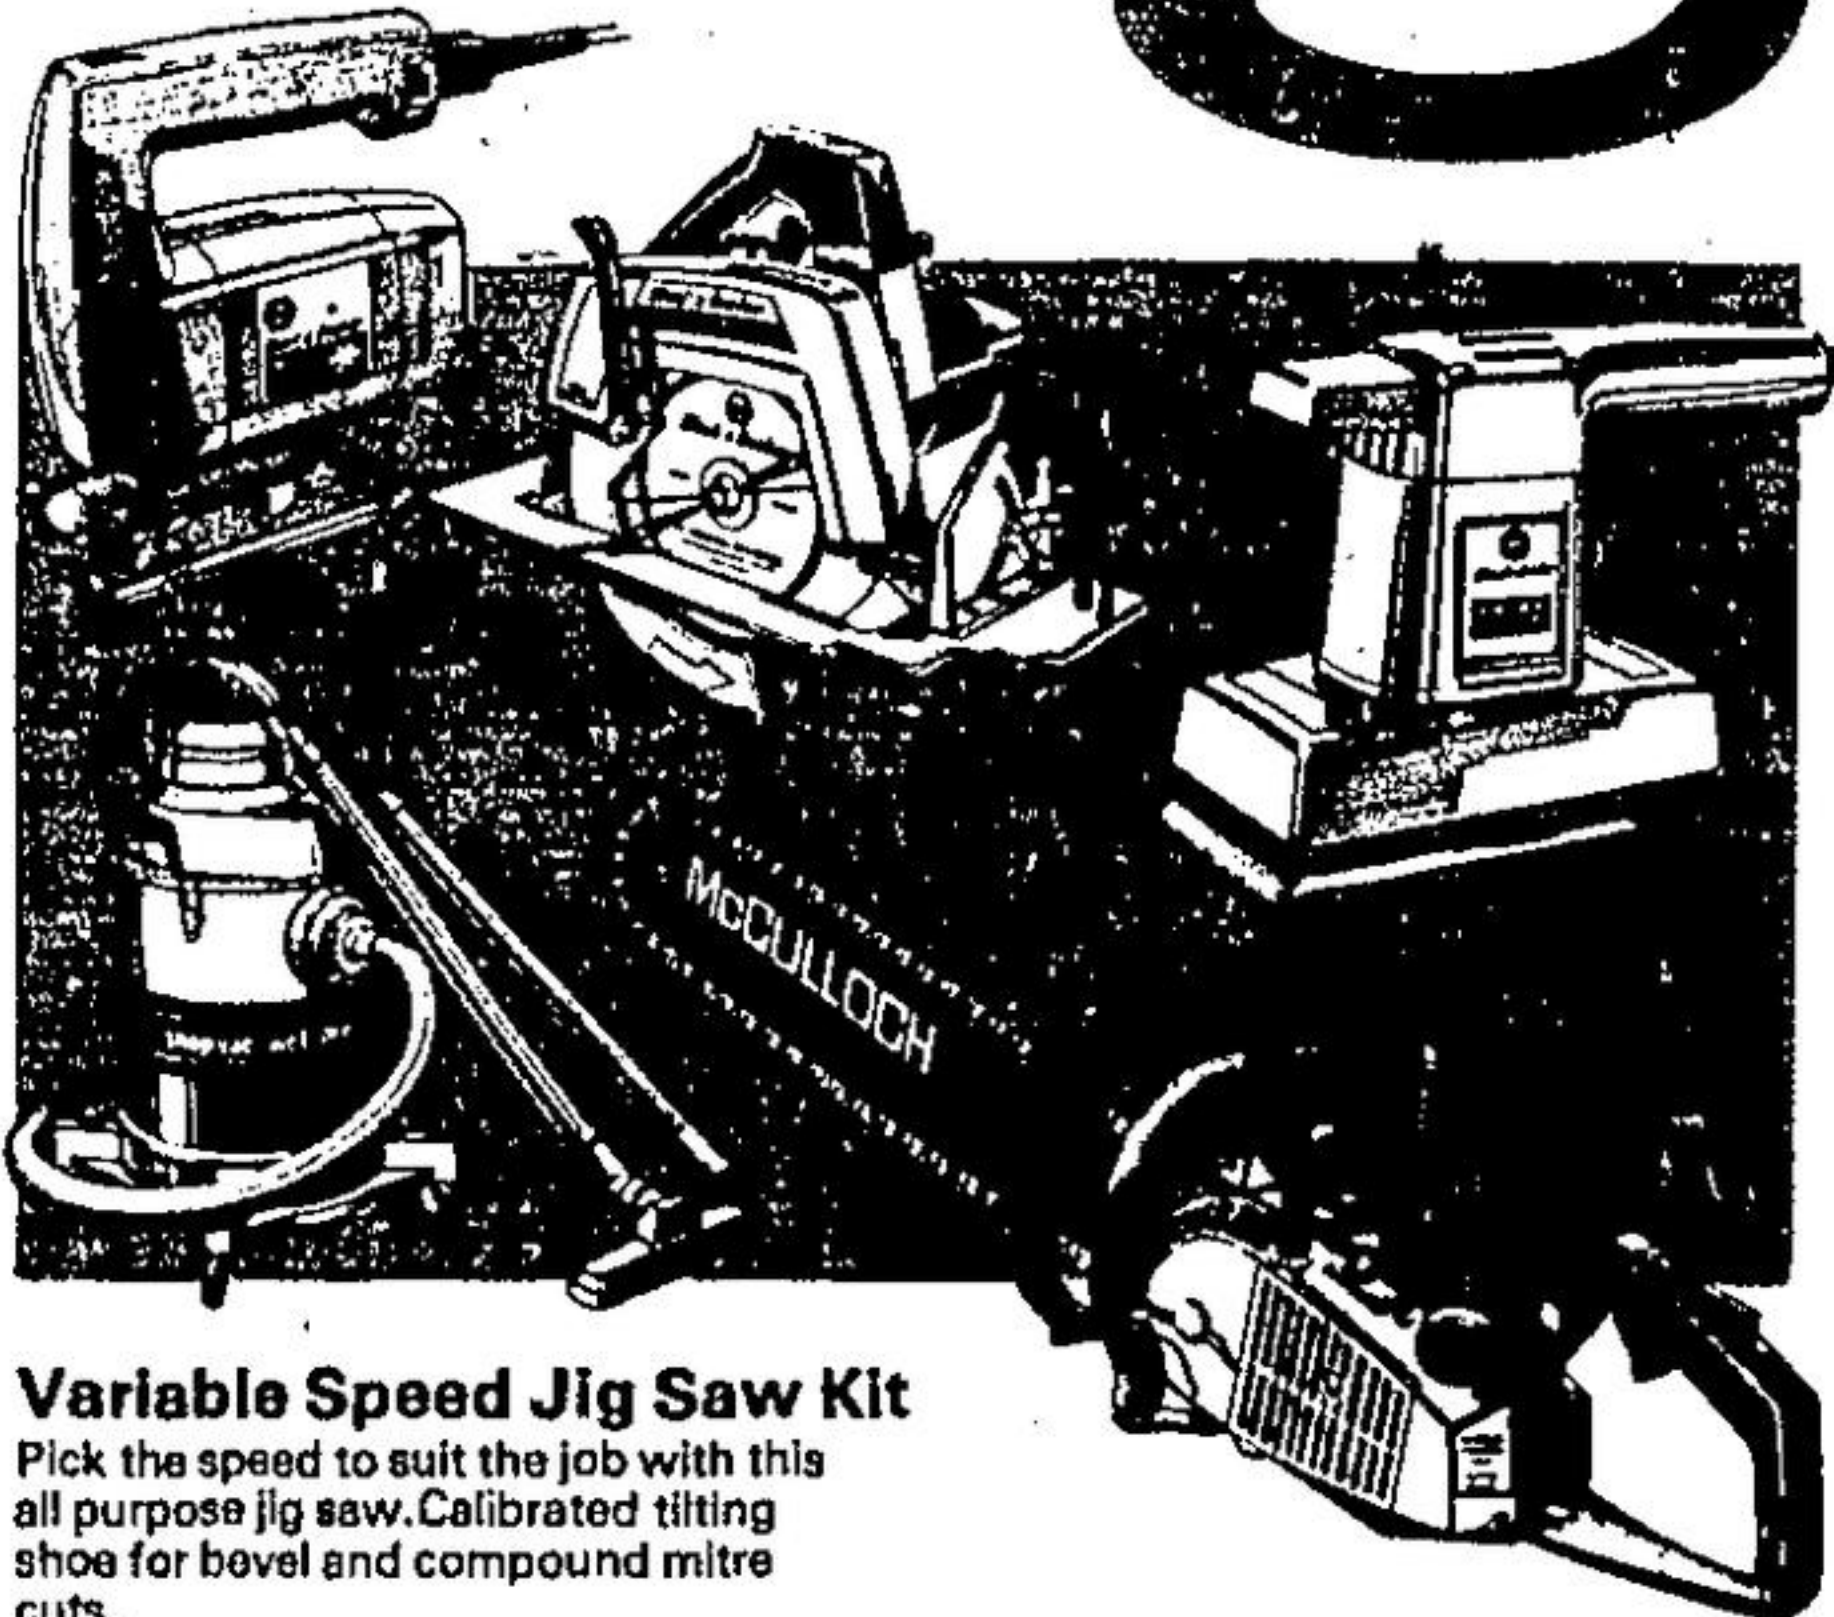

BEAVER HOME RENOVATION VALUES

Variable Speed Jig Saw Kit
Pick the speed to suit the job with this all purpose jig saw. Calibrated tilting shoe for bevel and compound mitre cuts.

44⁹⁵

7-1/4" B&D Circular Saw
Commercial duty circular saw with blade and wraparound shoe. Burn out protected motor. 5200 rpm.

66⁹⁵
No. 7340

4 Gal. Shop Vac
4 gallon capacity vacuum gets hard to reach areas, and both wet and dry debris. With accessories.

59⁹⁰
Reg. 64.95

16 oz. Claw Hammer
Bell faced hammer with fiberglass handle. 16 oz.

Mac 340 Chain Saw
Features a 16" laminated sprocket bar, rear handle design for increased cutting capacity, auto-sharp and more! With chain break guard.

269⁹⁹

Storm Door Set
Aluminum storm door latchset fits doors from 1-1/8" - 1-3/8" thick.