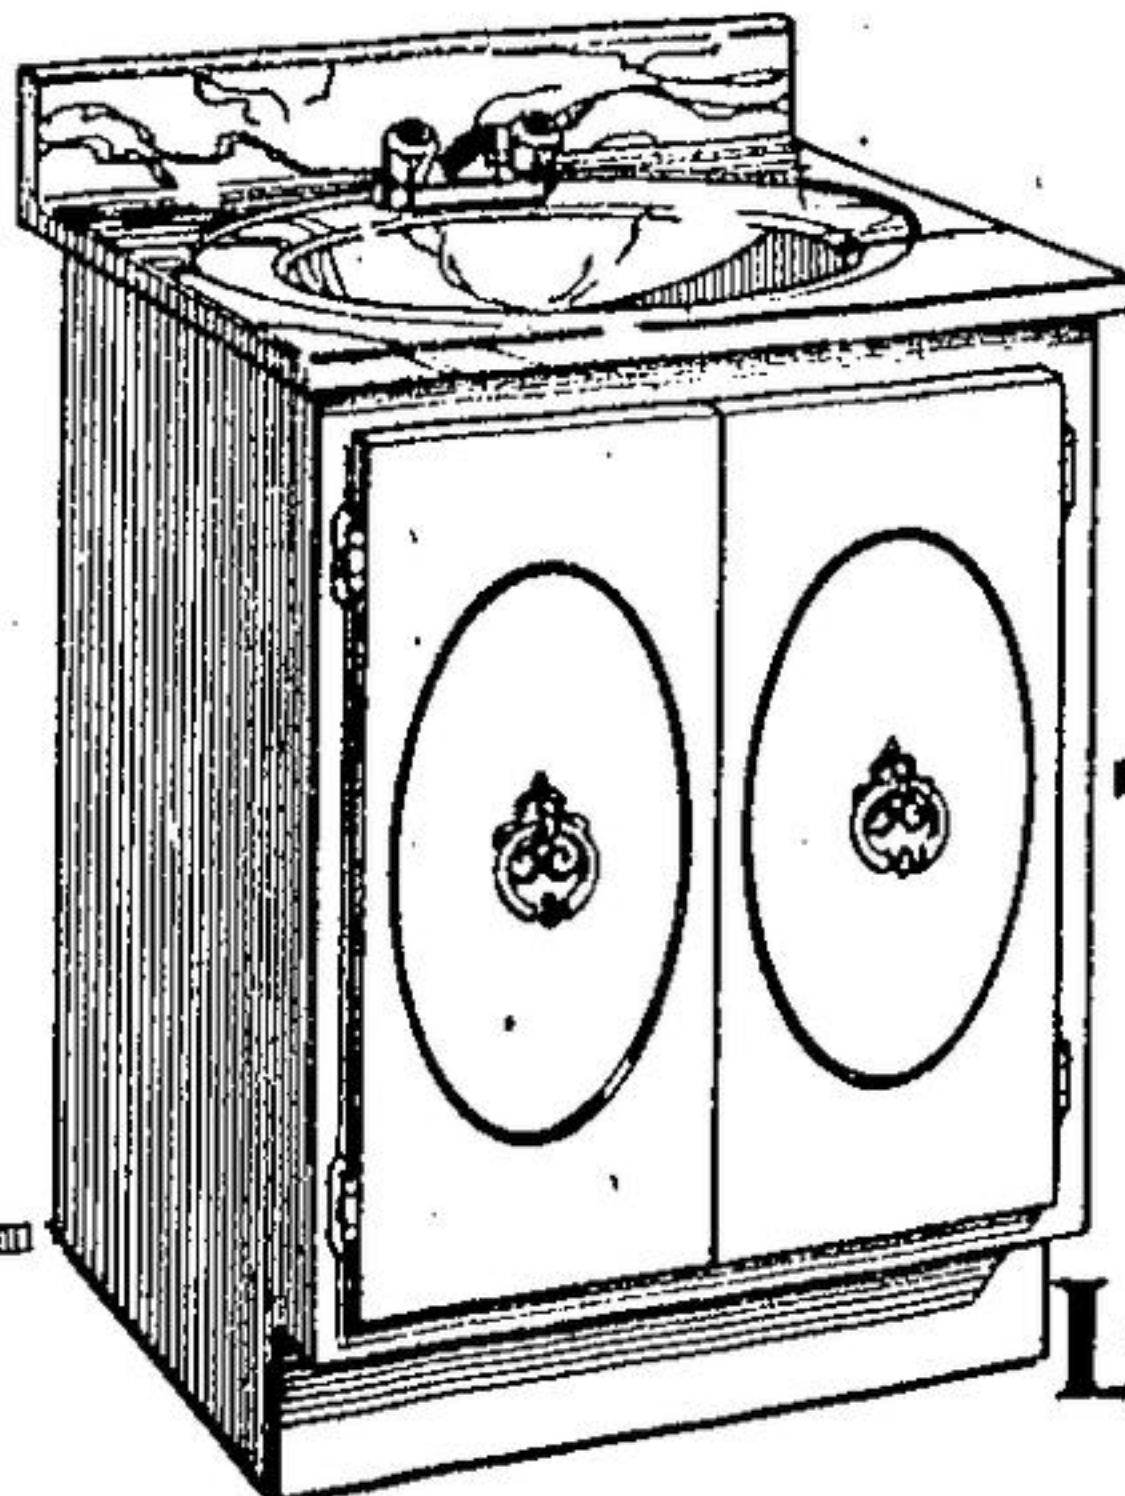

Smoke Detector
Be secure! This smoke alarm sounds a shrill alarm. With emergency escape light.

19⁹⁹
Reg. 25.95

Kitchen Starters
Unfinished 64" kitchen unit from Hanover. Ready to assemble and paint.

72²⁰ upper **153⁰⁰** base