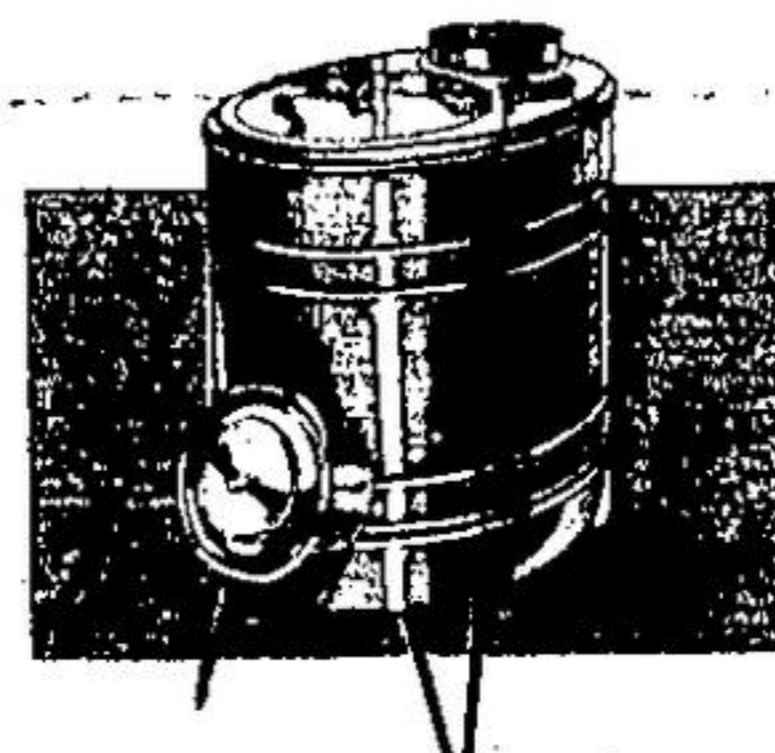

Airtight Wood Heaters

An economical answer to heating problems in cabins, garages, etc. Easily operated swing lids provide a cooking surface. Tempered steel beds.

27x22x17 **29⁹⁹** Reg. 39.99
23x18x13 **19⁹⁹** Reg. 24.99