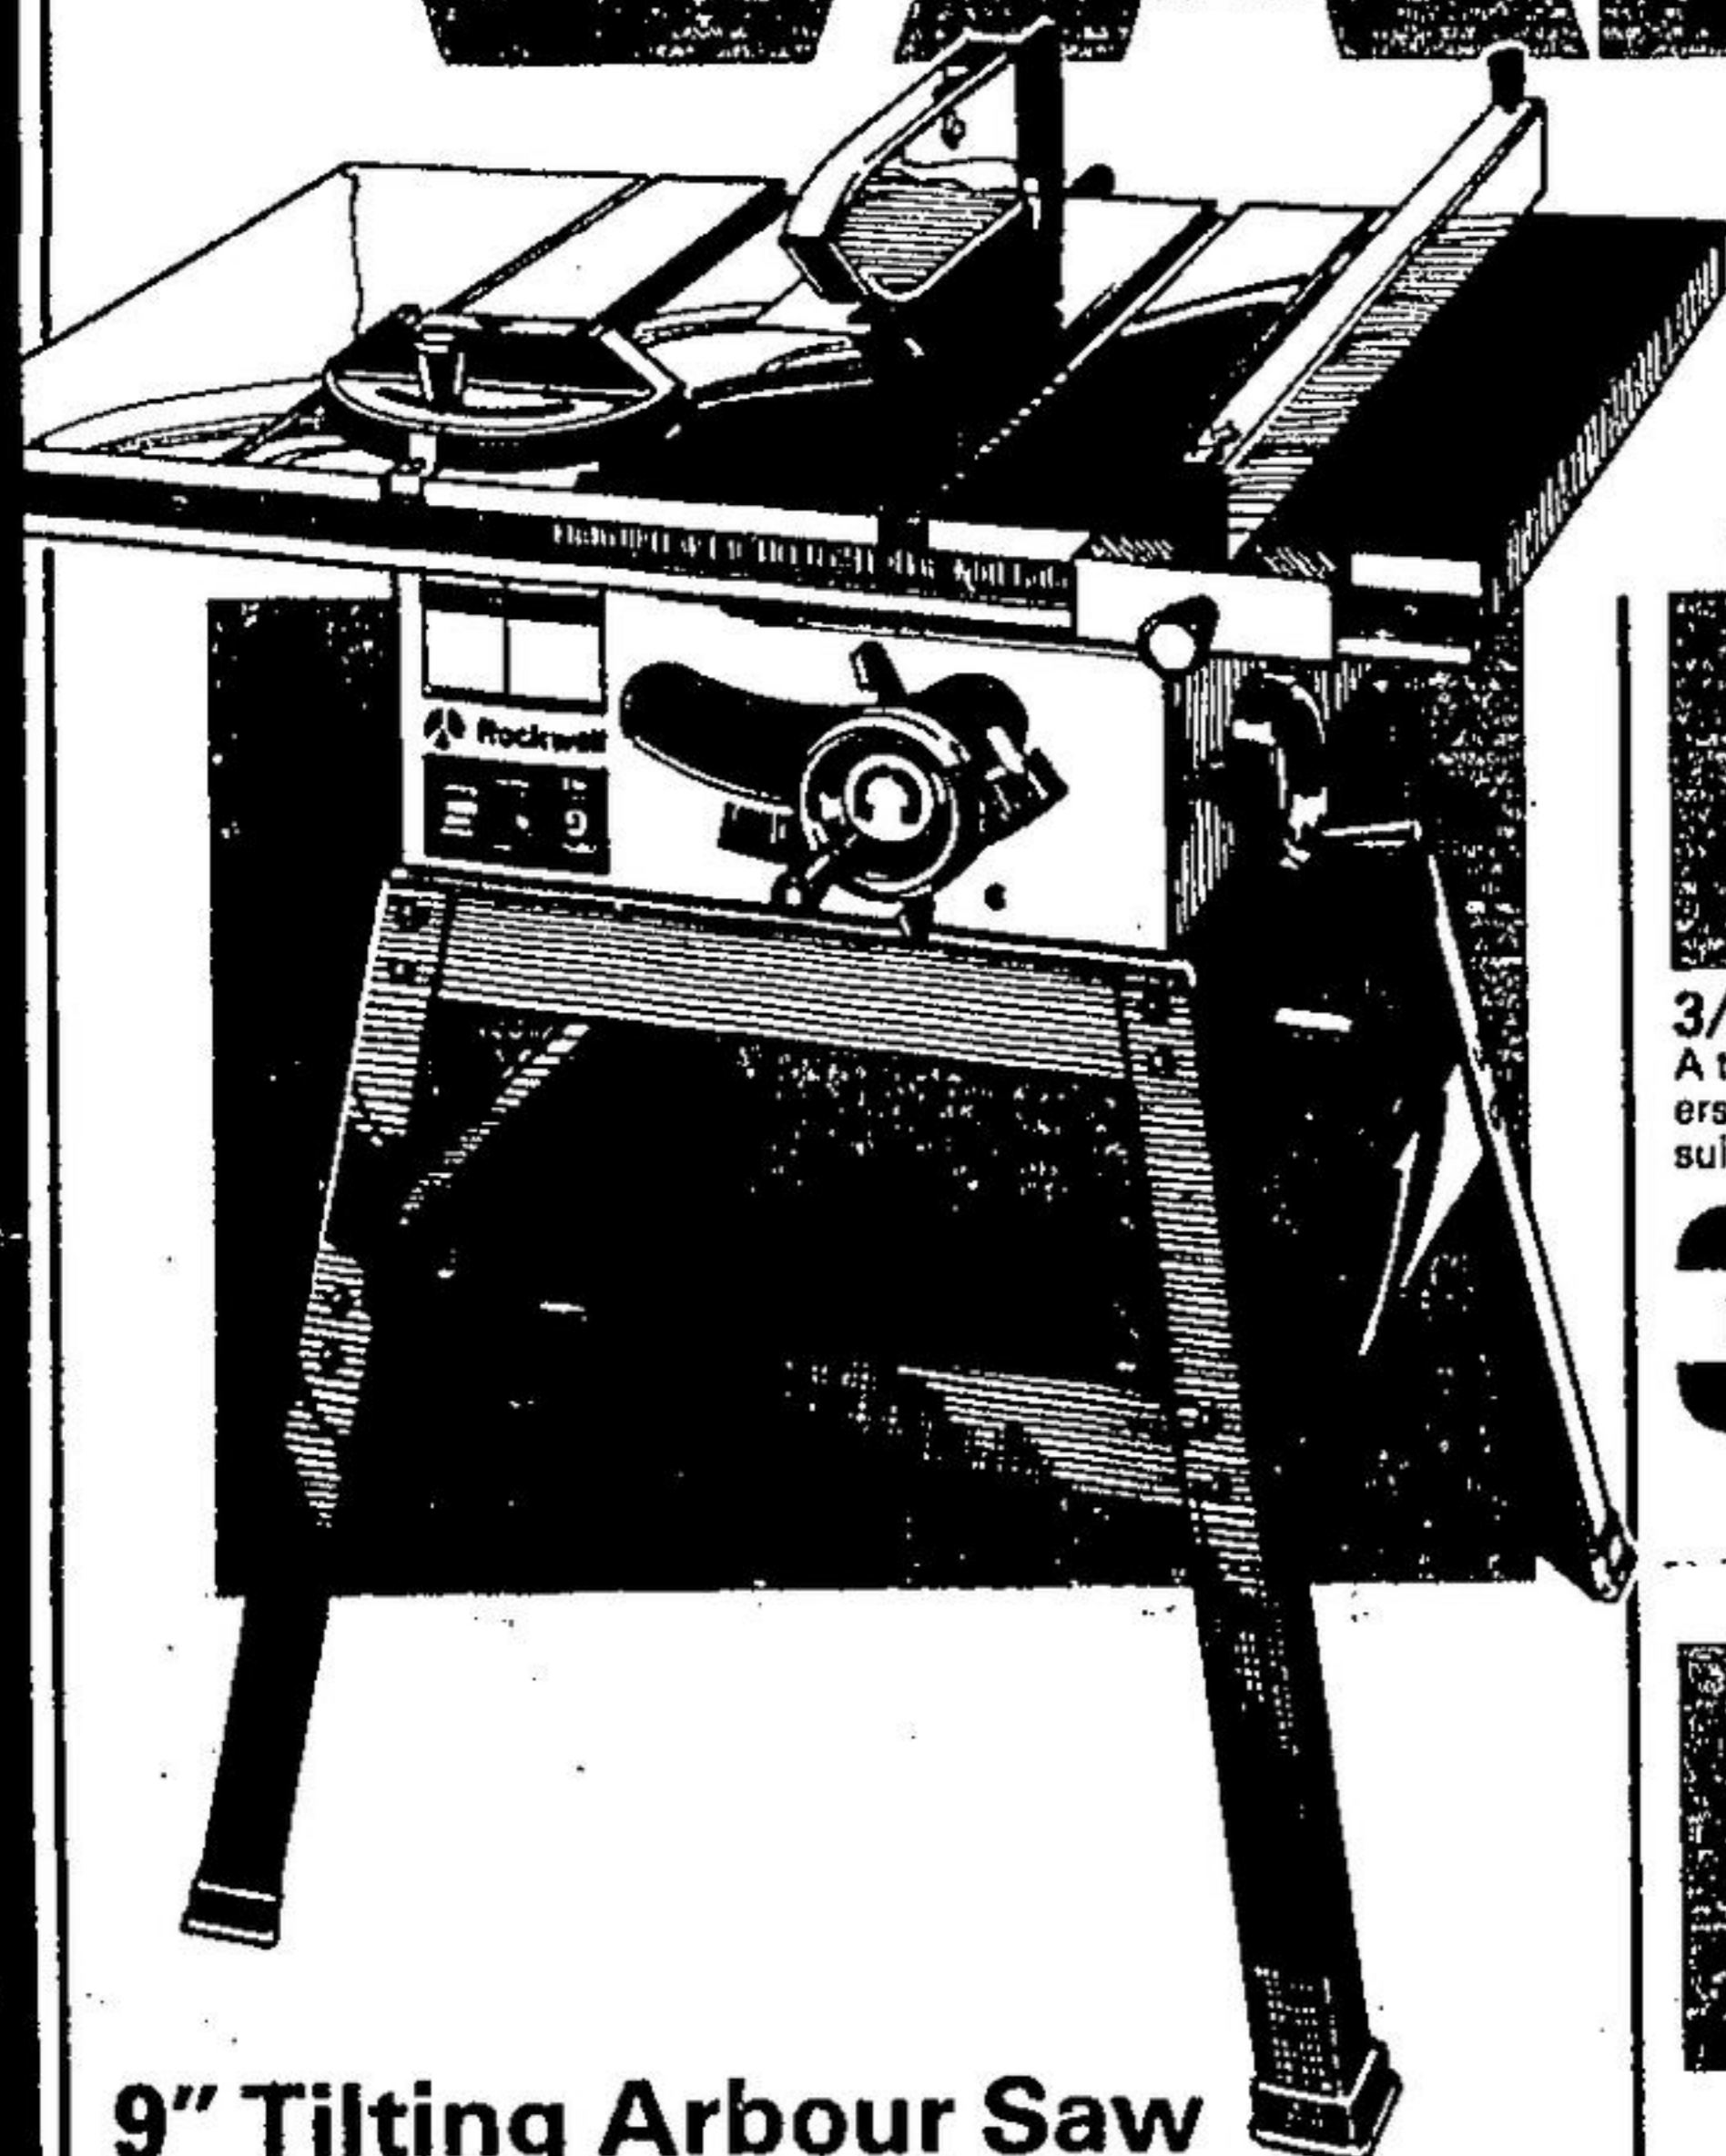

BEAVER HOME RENOVATION

Prices in effect until Nov. 1, 1980. We reserve the right to limit quantities. 'Reg.' means Beaver's regular price.

VALUES

9" Tilting Arbour Saw W/Motor

A feature-packed buy for the home hand / person! This Rockwell/Beaver saw needs no electrical connections or adjustments. Rips, crosscuts, and mitres, with a self-aligning rip fence to insure precision cuts every time. Up front controls plus a transparent blade guard and an anti-kickback attachment ensure safety. Thermal overload protection motor.

209⁹⁵ With 22" x32" stand
Reg. 249.95