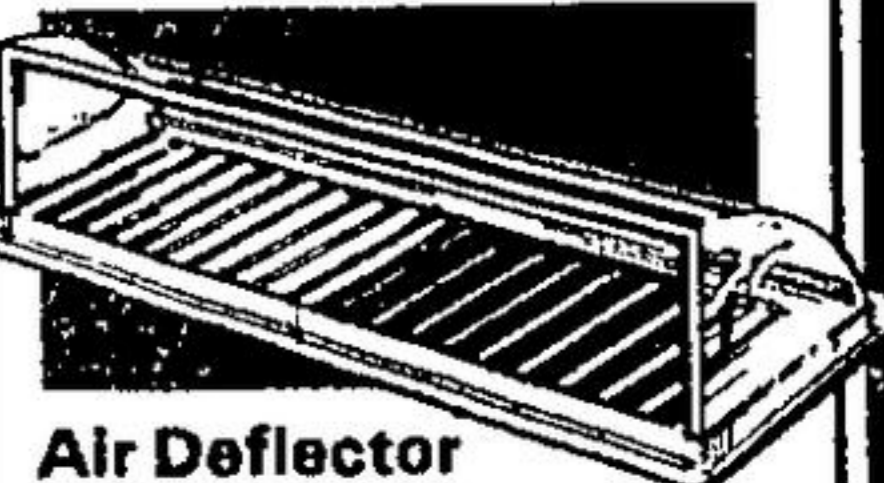

Air Deflector

Plastic deflector directs warm air from the register into the room. Register extra.

77¢ Reg. 99¢ ea.