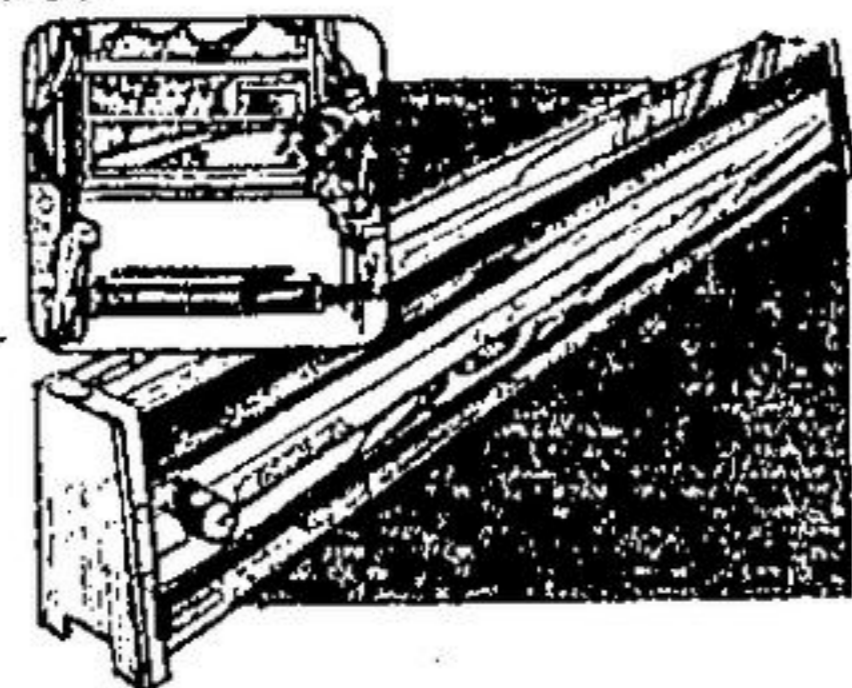

Baseboard Heater
Portable baseboard heater for that cold spot in your home! 1000 watts.

27⁷⁹