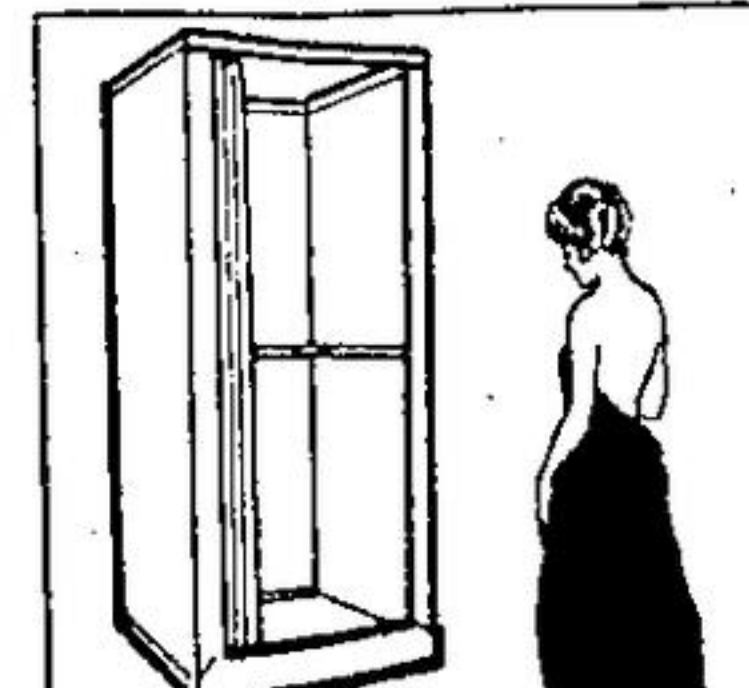

PLASTIC SHOWER STALL
30" x 30" WHITE

Complete with Curtain & Fixings!
REG. $99.95
$82.88
A handsome saving! Complete with Shower Curtain, Faucets, Soap Holder. Packaged ready to assemble.