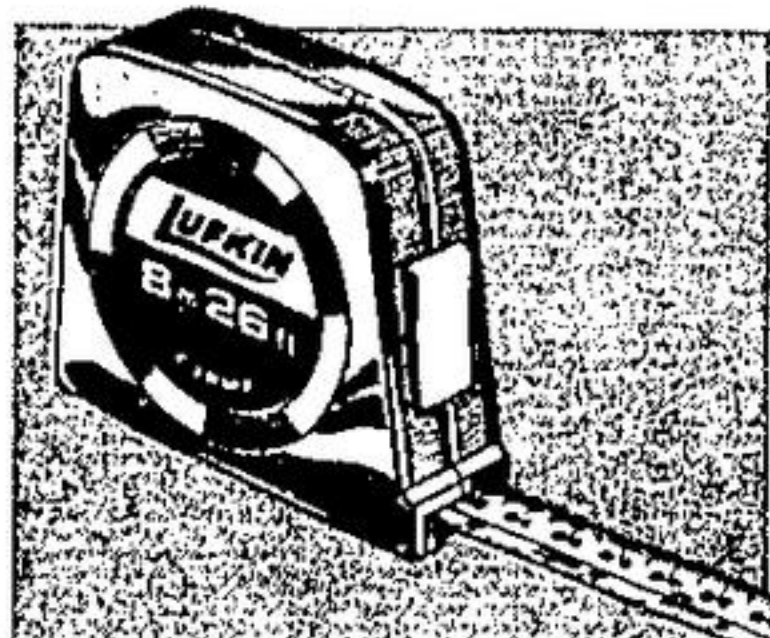

4.66

WD-40 Stops Squeaks

Protects metals, loosens rusty parts, stops annoying squeaks. Ideal car companion.
170 g
8640-900-12

1.59

Lufkin - Ultralok Tape Measure 1" Wide Blade

Lightweight high-strength case. Toggle lock holds blade at any length. Built-in shock absorber cushions blade return.

8m/ 26' 1049-760-48 **13.58**

11.58
5 m/ 16' 1049-751-48

Professional Hacksaw

Aluminum handle. Adjustable frame. Built to last.
1128-309-1

7.77
Our reg. price 8.99

Appliance Values... For value and service shop Home Hardware