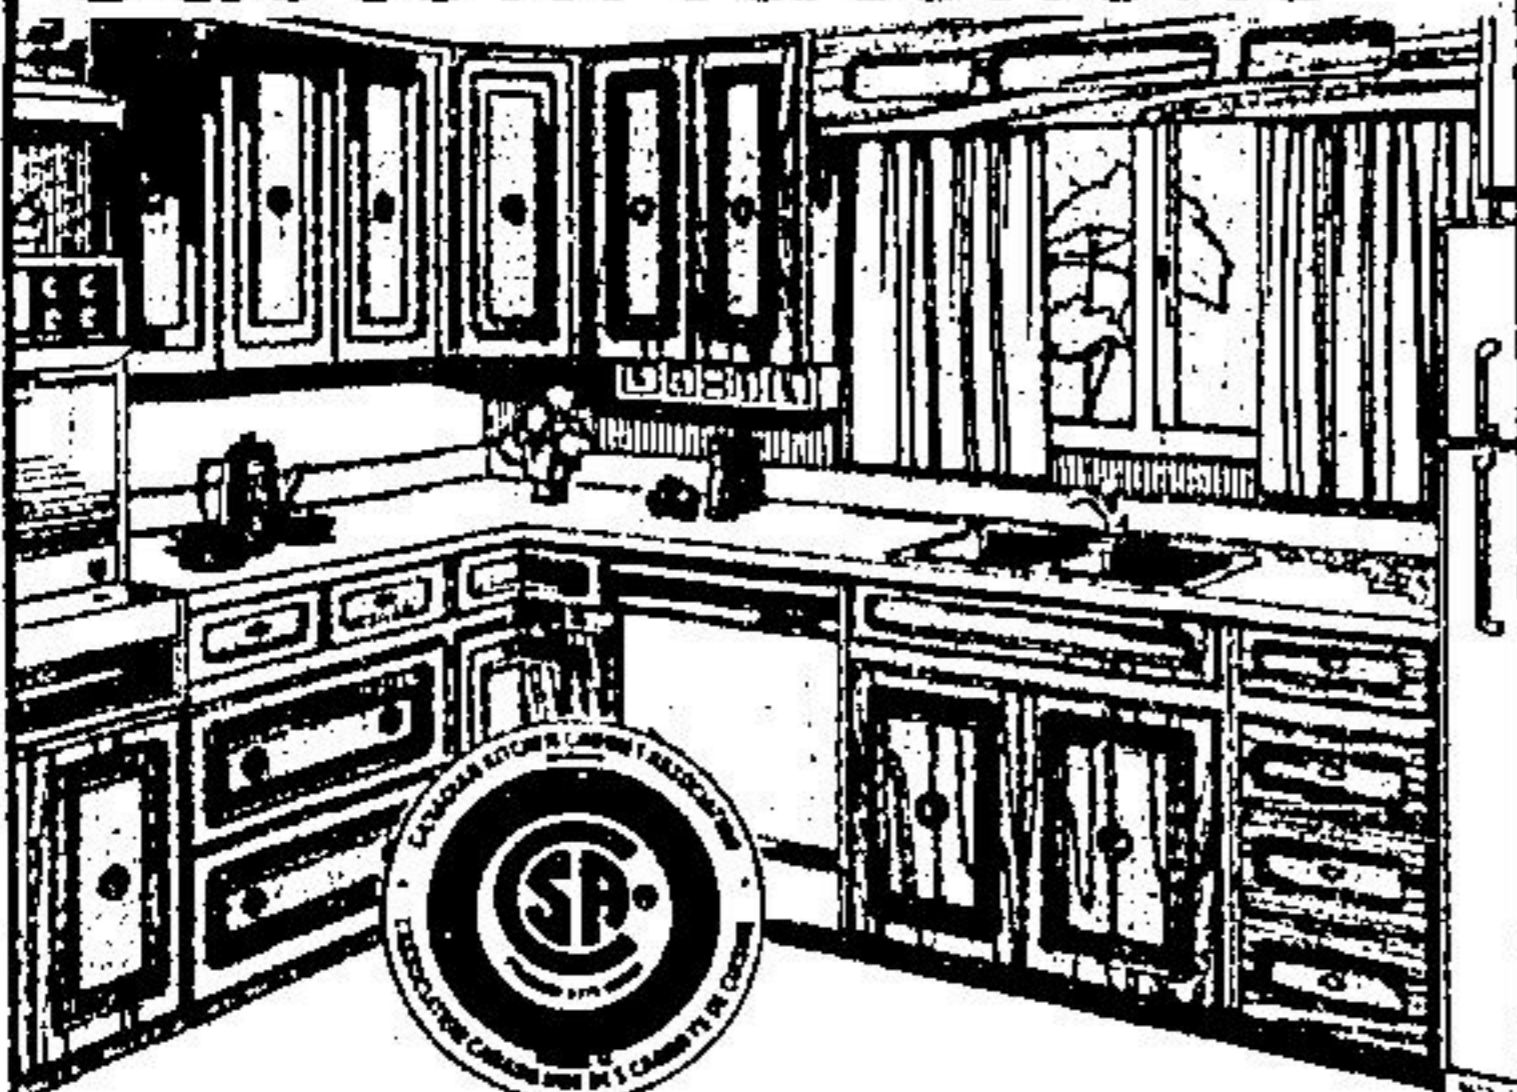

This complete kit makes application easy. Includes beautiful real wood panels. 42" H. Approx. 6 lin. ft.

29⁹⁹ Reg. 31.99

Custom Kitchens

Design Your Own Dream Kitchen

Get the kitchen you want at the right price with Hanover's beautifully designed custom kitchens. Choose the style that suits your individual taste from the great variety Hanover offers. Ask the consultants at Beaver to help you with any questions. We will give you a free estimate. Call 457-1391 anytime!