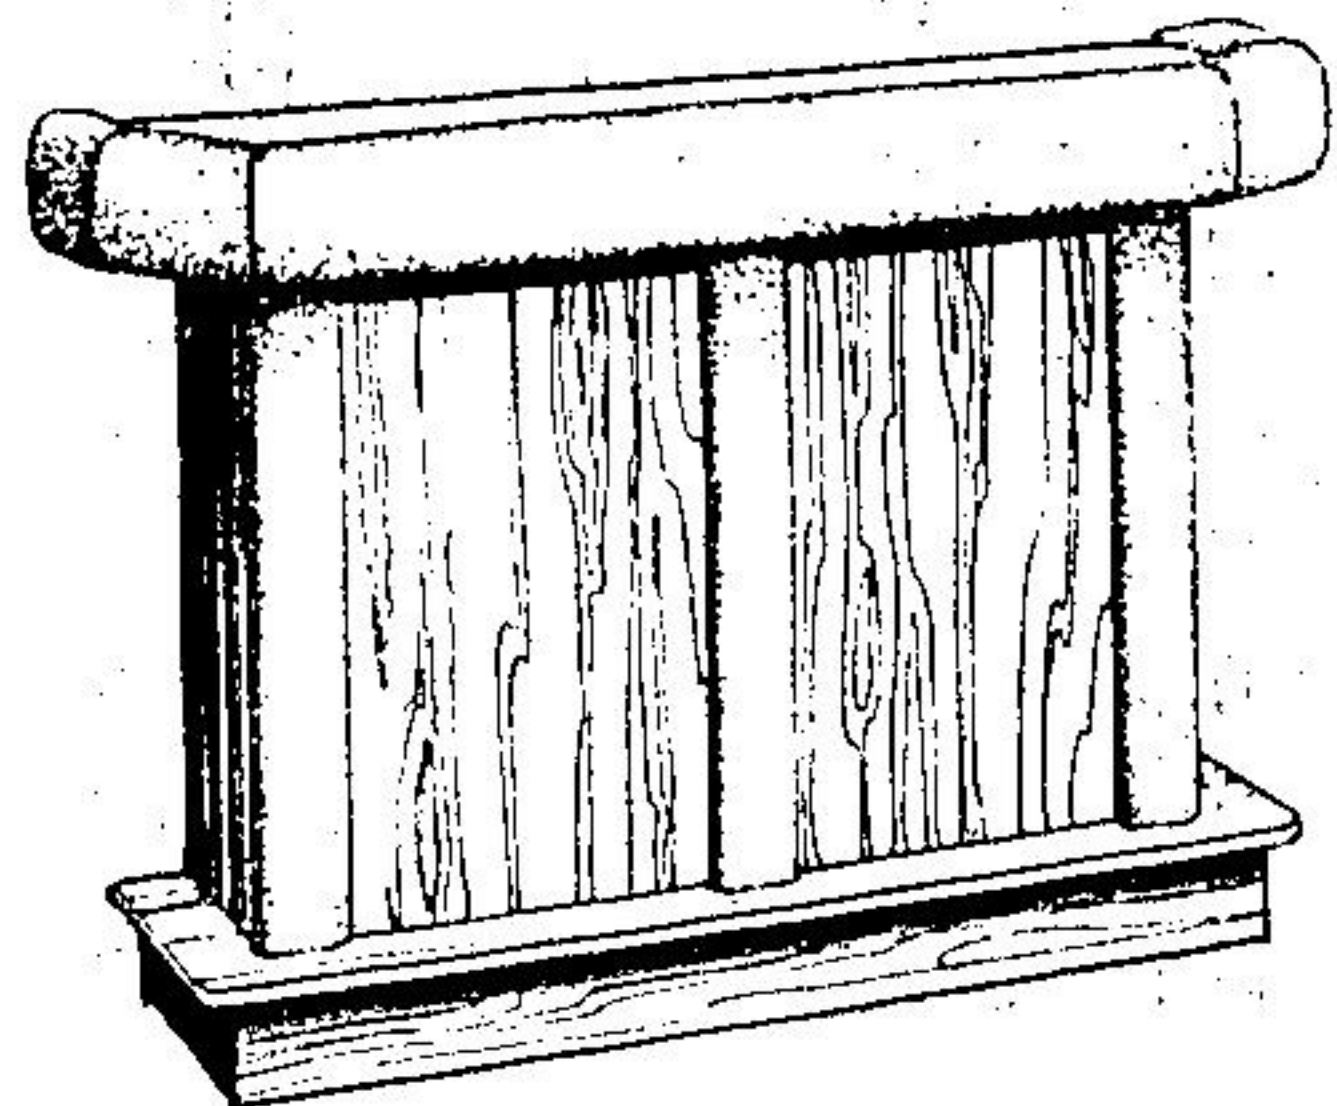

**Matching Bar Stool**  
To go with your sand ranch bar.  
In sand ranch, black or beige  
colour. Chrome finish legs.

**27<sup>99</sup>**

**SAVE \$20.00**

**a. Handsome Curved Bar**

This bar comes ready to assemble. Features  
a durable butcher-block top, washable sand  
ranch vinyl covering, etc. An economical bar  
for your home!

**199<sup>95</sup>**

Reg. 219.99

**b. Matching 40"  
Straight Bar**

Sand Ranch finish is easy  
to keep clean. Tough, glossy  
vinyl covering, foot rail and  
butcher block top. Ideal for  
the smaller rec room or  
family room. Can be added  
to curved bar for added  
length.

**149<sup>99</sup>**

Reg. 169.99

**SAVE \$10.00**

**60" Damain Chamois Bar**

To get your bar area start-  
ed, try this low-cost  
Damain Chamois bar. Has  
durable naugahyde upholst-  
ery around the front.

**199<sup>95</sup>**

Reg. 209.95

**Bar Stool**

Matches the Damain  
Chamois bar above. High  
back, swivel seat, chrome  
legs and foot rest.

**99<sup>95</sup>**

**BEAVER-It's the only place you have to go**