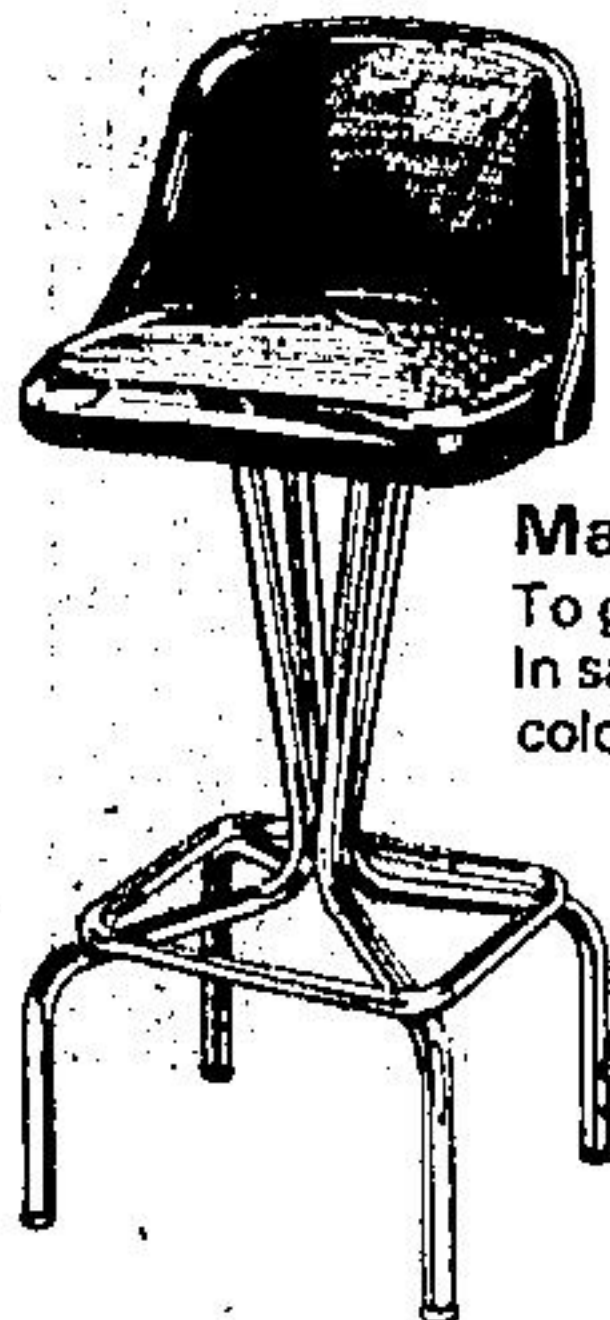

# Quality Fireplaces & Bars ...From Beaver!

**Black Fire-  
place Screens**  
Lightweight steel screen.  
36" x 28" or 36" x 31"

**34<sup>99</sup>**

**SAVE \$3.22**  
**21" Wood Holder**  
Large black wood holder. 7/16"  
handle. Sturdy steel.

**7<sup>77</sup>**  
Reg. 10.99

**SAVE**  
**Chimney Brush**  
Round steel brush to remove  
soot, etc. from your chimney.

7" 8"  
**24<sup>99</sup> 29<sup>99</sup>**

**Projet  
Chimney Kits**  
Easy installation kits for  
your new chimney. Insu-  
lated chimney lengths are  
not included.

7" Roof	7" Ceiling
<b>49<sup>95</sup></b>	<b>52<sup>95</sup></b>
7" Wall	8" Roof
<b>117<sup>99</sup></b>	<b>55<sup>99</sup></b>
8" Ceiling	8" Wall
<b>61<sup>59</sup></b>	<b>135<sup>99</sup></b>
8" Regal	Special order some stores
<b>124<sup>99</sup></b>	

**Matching Bar Stool**  
To go with your sand ranch bar.  
In sand ranch, black or beige  
colour. Chrome finish legs.

**27<sup>99</sup>**

**SAVE \$20.00**

**a. Handsome Curved Bar**

This bar comes ready to assemble. Features  
a durable butcher-block top, washable sand  
ranch vinyl covering, etc. An economical bar  
for your home!