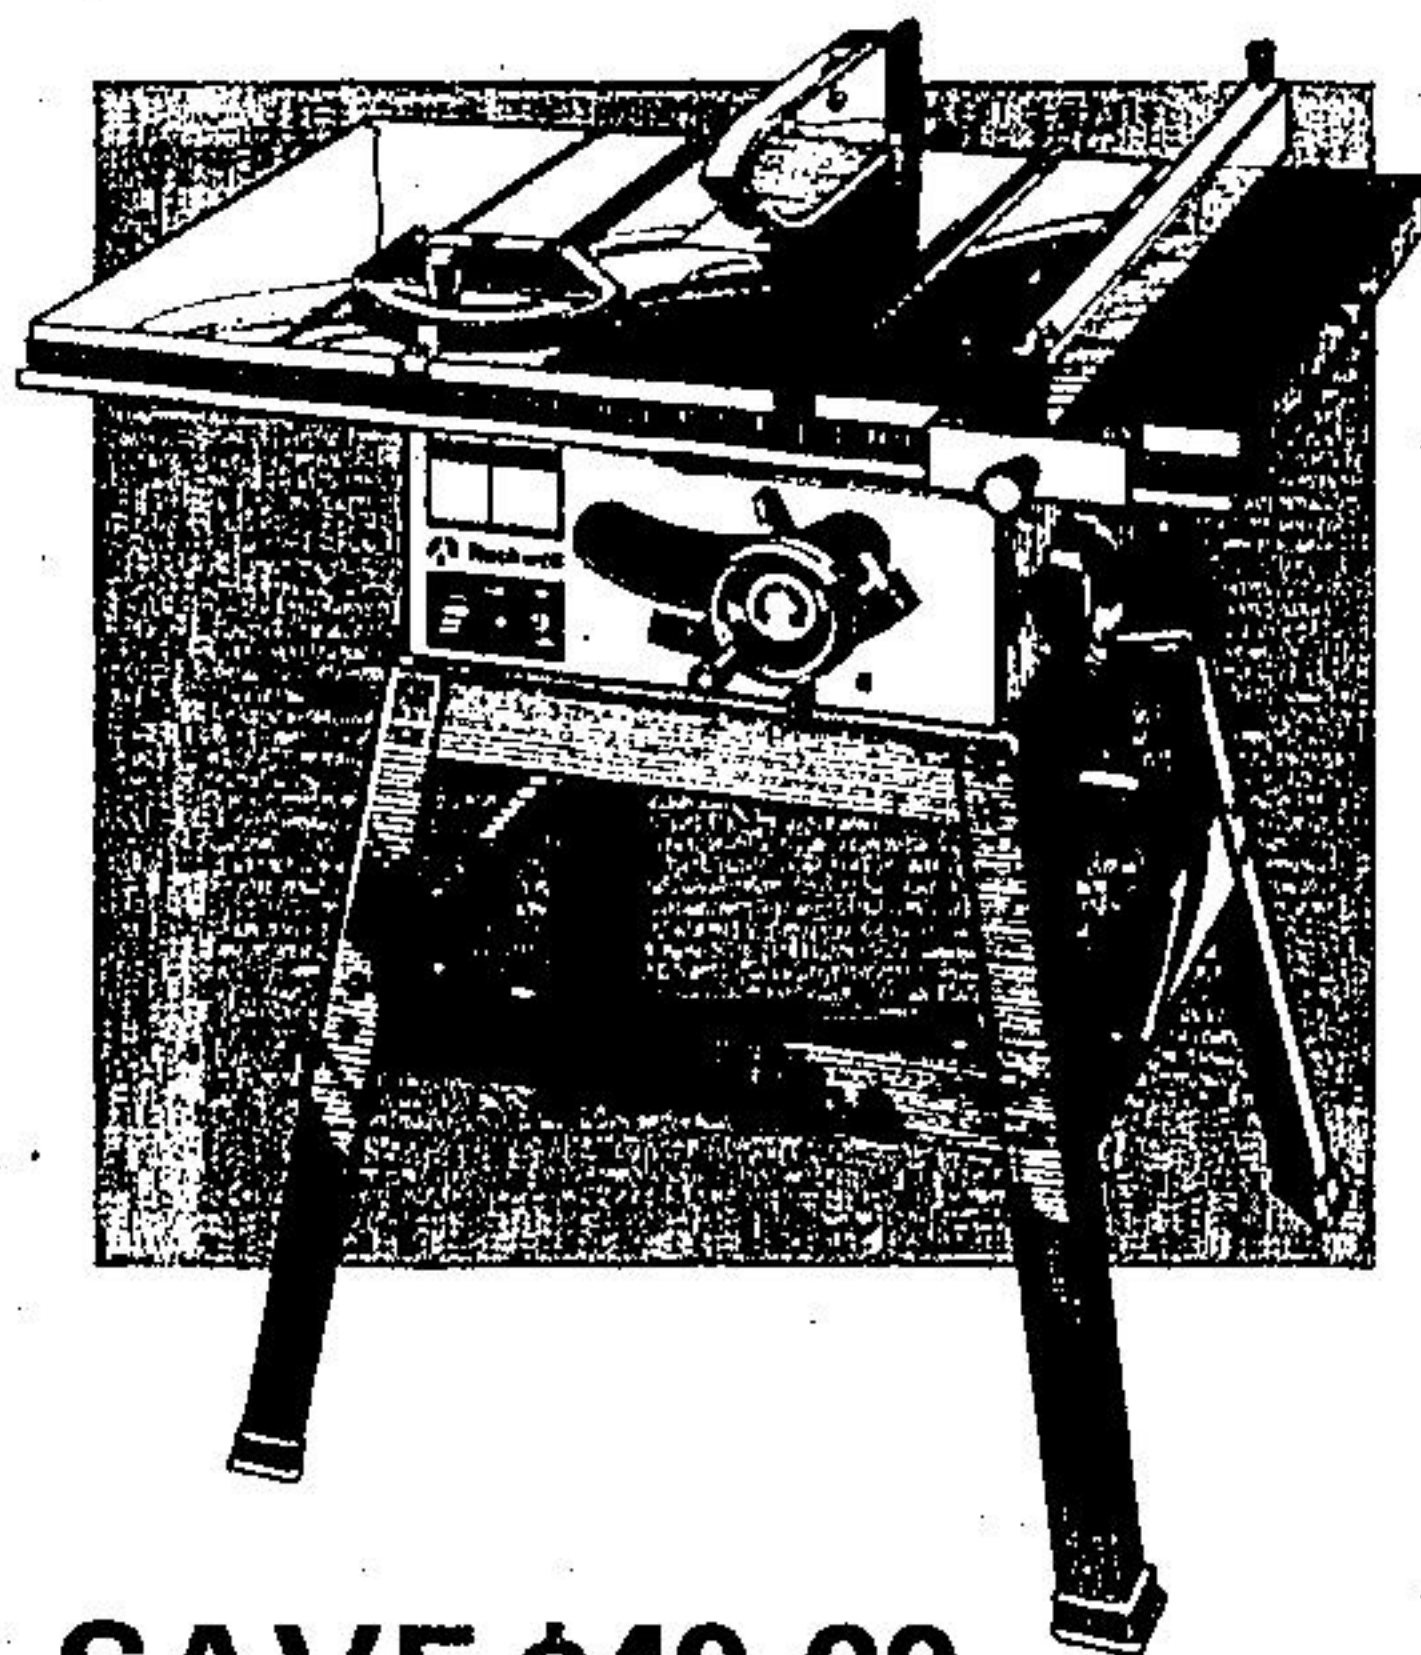

# BEAVER

**16oz. Claw Hammer**  
Lightweight claw hammer.  
Tubular steel/rubber grip handle.

# 2<sup>99</sup>

**SAVE \$40.00**  
**9" Tilting Arbor Saw**

Complete your workshop with this 9" arbor saw. Package includes a 9" blade, 12.6amp. motor, rip fence, guide bars, mitre gauge, blade guard and more!