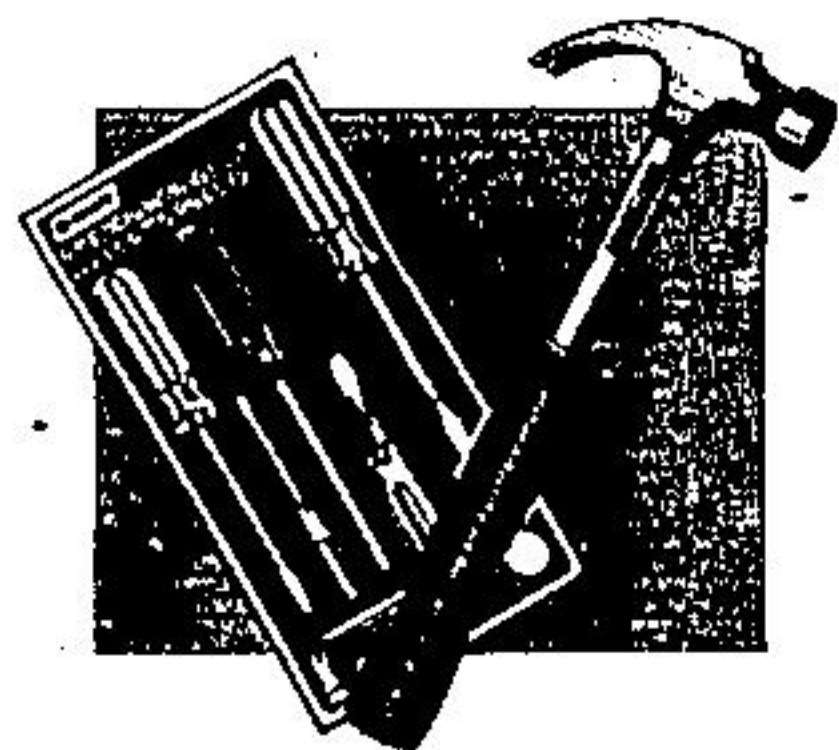

# BEAVER

**16oz. Claw Hammer**  
Lightweight claw hammer.  
Tubular steel/rubber grip handle.

# 4<sup>59</sup>

**Screwdriver Set**  
Economical screwdriver set contains 6 of the most popular drivers.