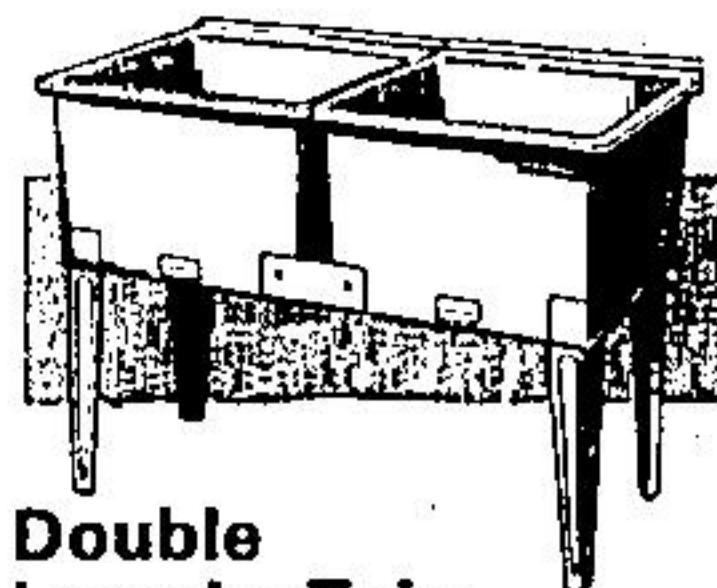

89⁹⁵
Reg. 119.95

Tub Enclosure Doors

Kit includes all the necessary hardware and easy to follow instructions. Features heavy-duty aluminum frame and 2 doors that move along silent nylon ball bearings. Fits standard 5' tubs.

79⁹⁵

Copper Pipe

Type M hard copper pipe for most household installations. 1/2" tubing.

5³⁹ 12' long
Unit 10 per customer

Vanity Faucet

Easy to install faucet. 4" centres.

17⁹⁵

Double Laundry Tubs

Polypropylene tub is approx. 44" L x 22" W x 13" D.

42⁹⁵

SAVE \$1.96

Laundry Faucet

Chrome finish 4" centres. Install with your laundry tubs.

16⁹⁹
Reg. 18.95

"How To" Pamphlets

If you are starting a plumbing project see Beaver first! We have free pamphlets full of helpful tips to make the job go easy!