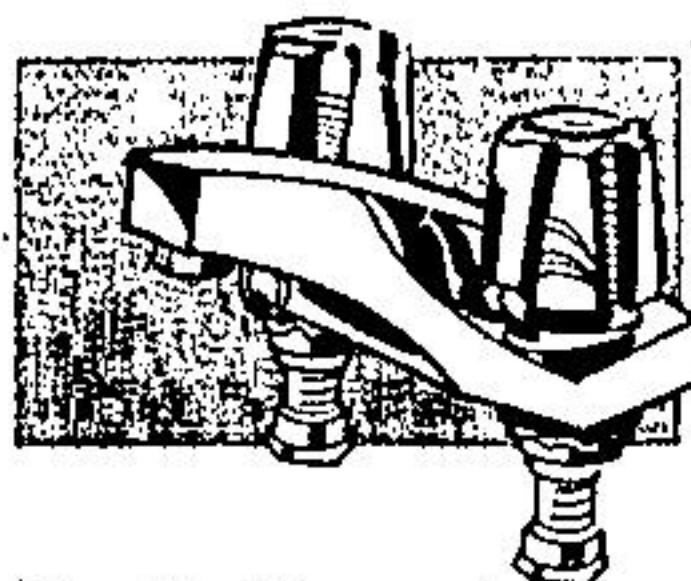

Vanity Faucet

Easy to install faucet. 4" centres.

17⁹⁵