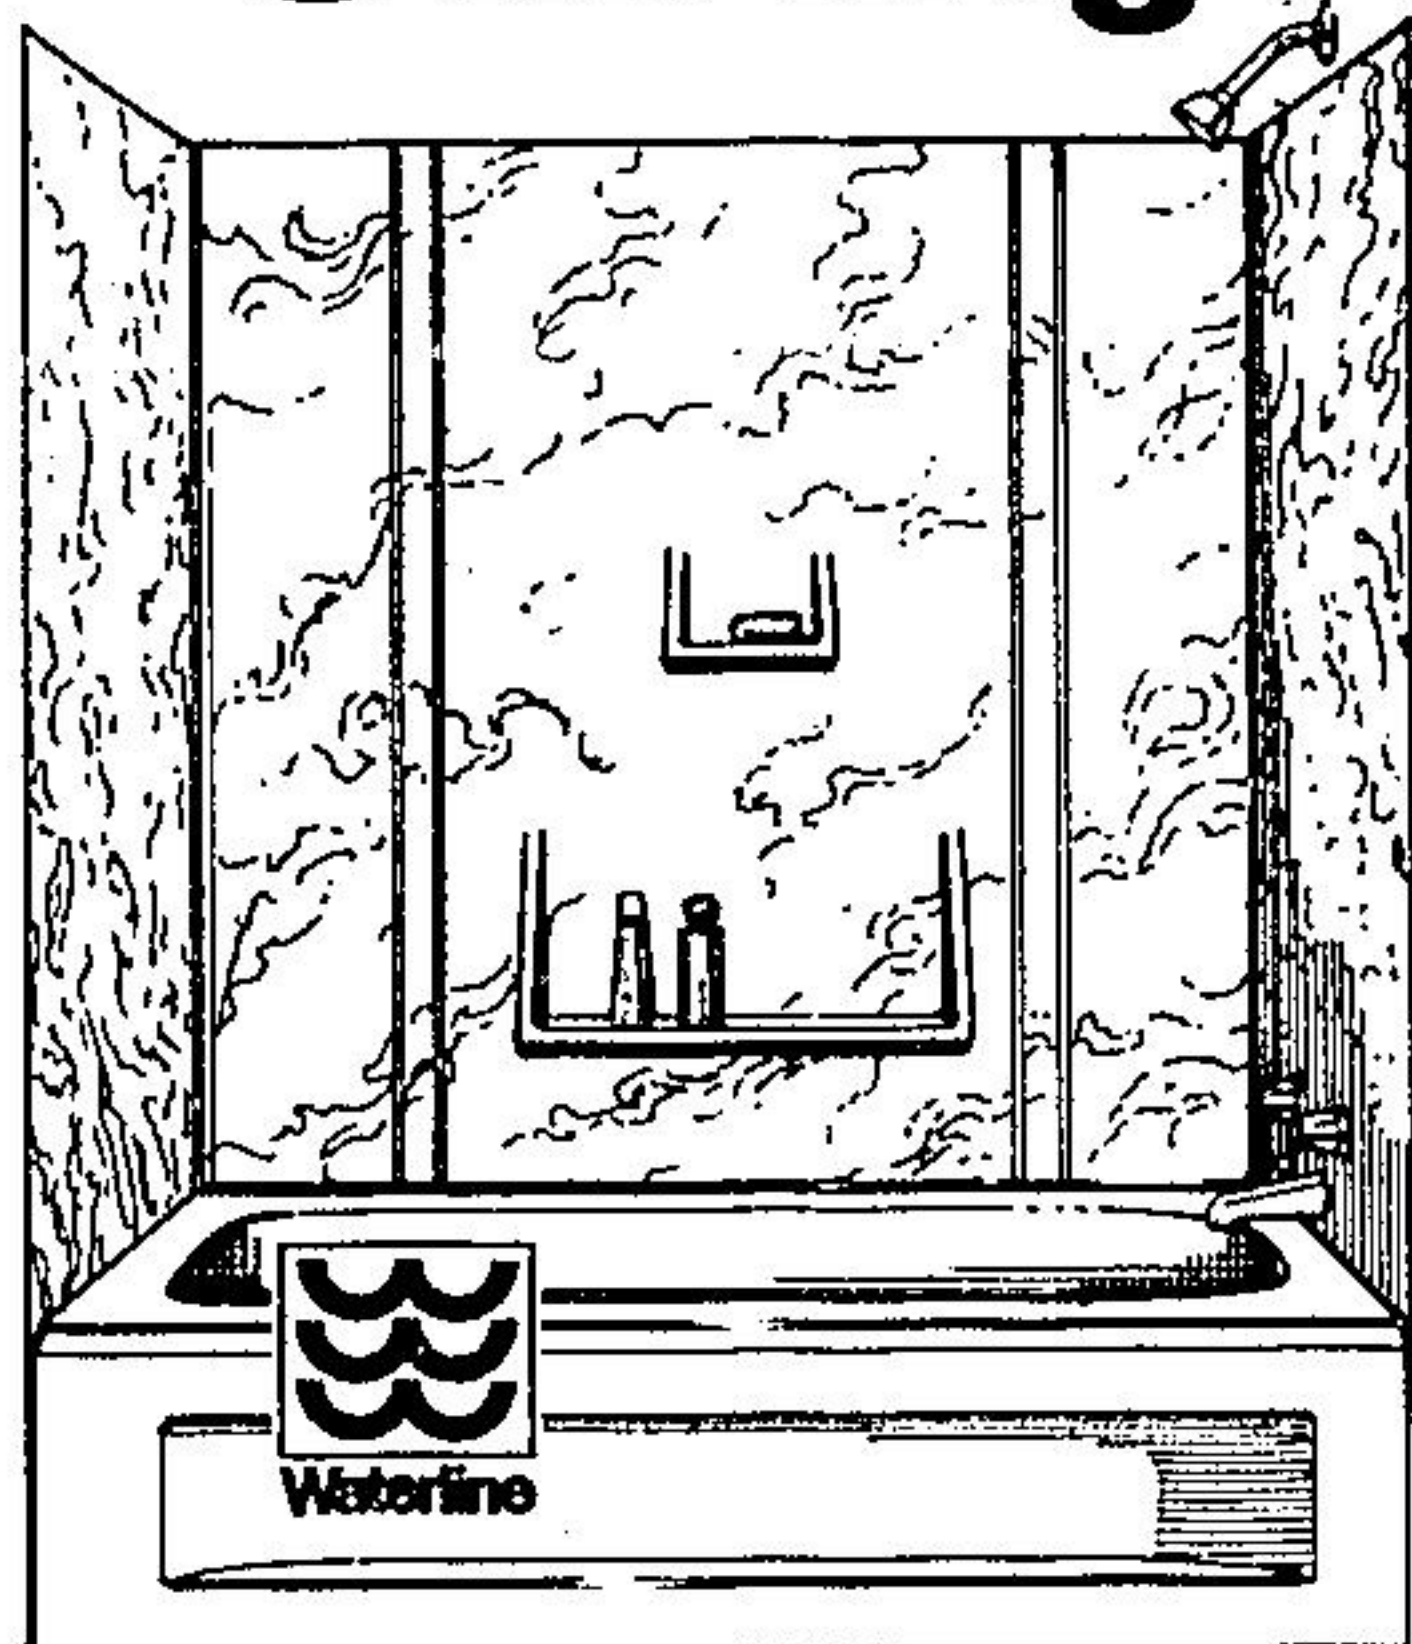

Copper Pipe

Type M hard copper pipe for most household installations. 1/2" tubing.

5³⁹ 12' long
Unit 10 per customer