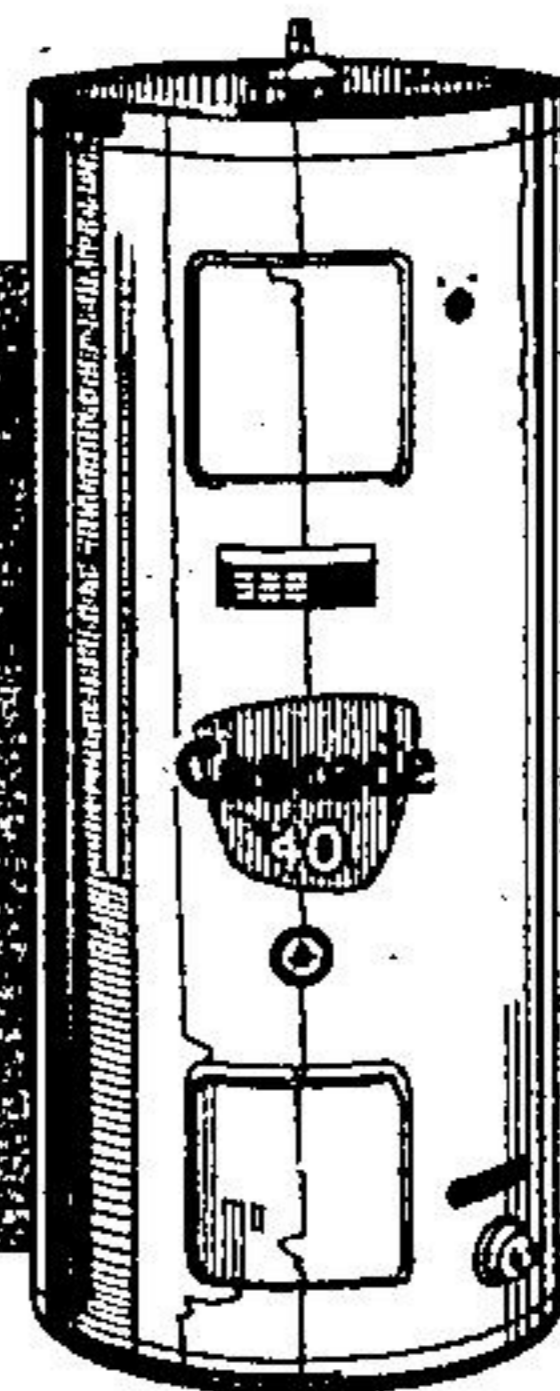

BEAVER

**Supurr-Vent
Dryer Vent Kit**
Fits snug to the outside wall to allow easy mowing. Fin construction permits greater flow of exhaust.

8' White

8⁹⁹

Faucet
extra

SA2016

SAVE \$16.00
Marble Top Vanity

Don't miss this great price on a handsome marble top vanity. Makes a quality final touch to your bathroom. Faucet is extra. 16" x 20".

53⁹⁵
Reg. 69.95

Water Heater
Cascade water heater with a 40 gallon capacity.

134⁹⁵

Toilet Seat
Lightweigh composition seat.

5⁹⁵

SAVE

ABS Pipe

Durable space-age plastic pipe ideal for waste or venting.

1-1/2"

5⁹⁹

3"

15⁴⁹

12' lengths

SAVE \$5.04

White Toilet

Easy to install reverse trap toilet. Great for home or cottage. Seat not included.