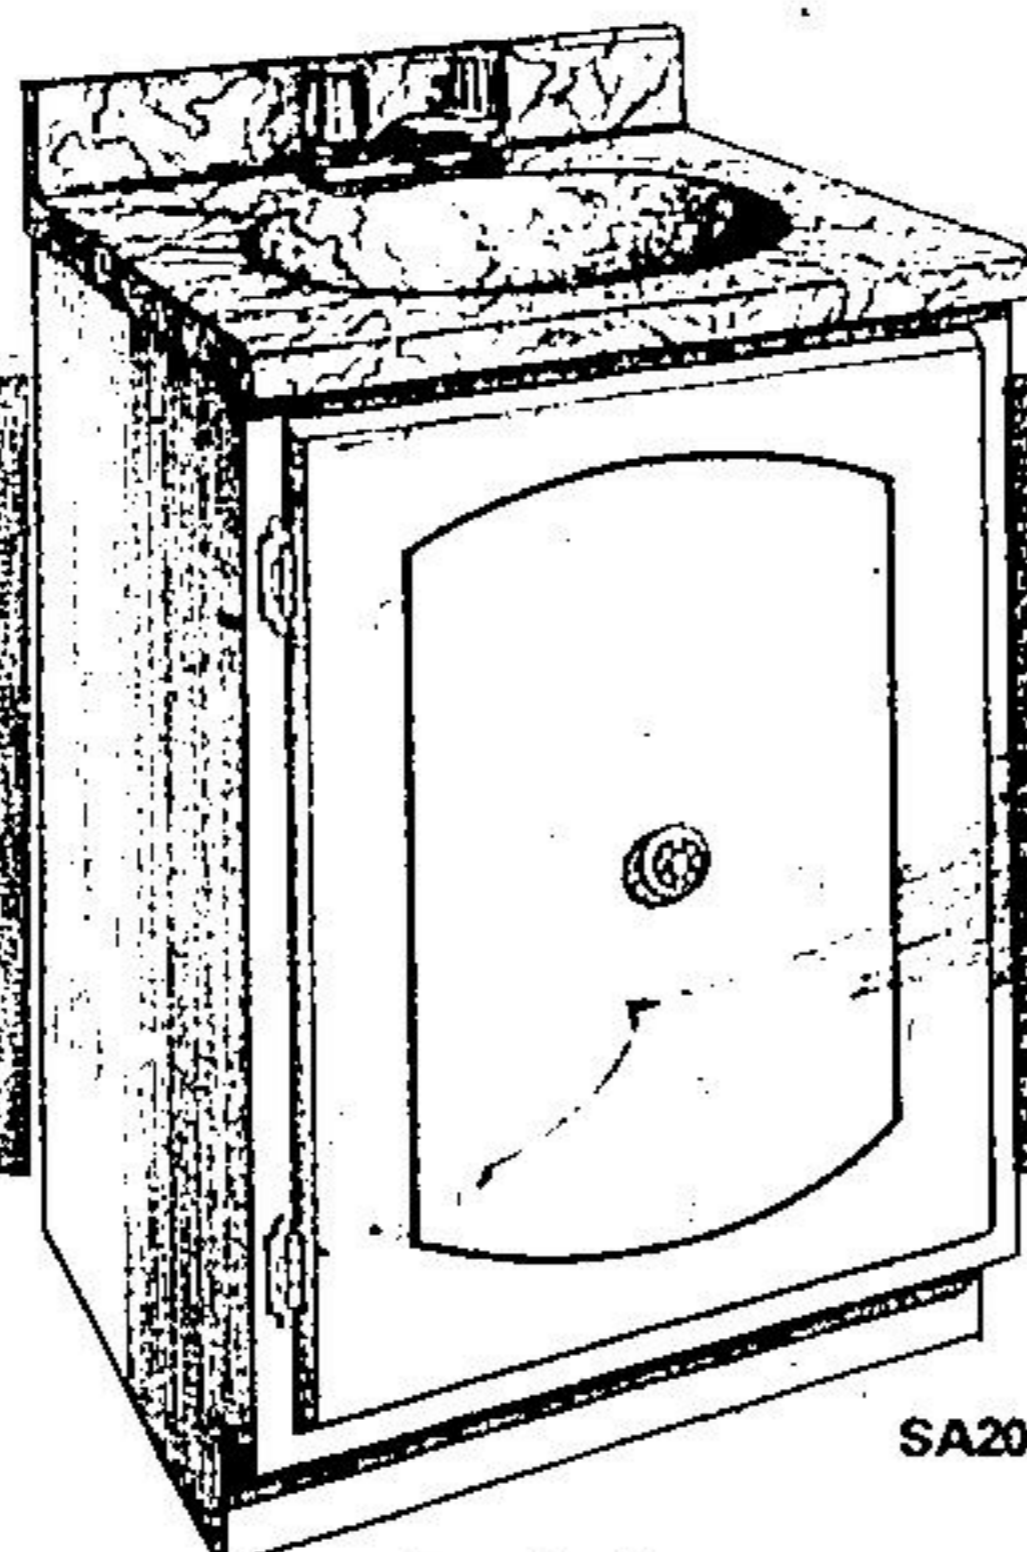

BEAVER

**Supurr-Vent
Dryer Vent Kit**
Fits snug to the outside wall to allow easy mowing. Fin construction permits greater flow of exhaust.

8' White

8⁹⁹

Faucet
extra

SA2016

SAVE \$16.00
Marble Top Vanity

Don't miss this great price on a handsome marble top vanity. Makes a quality final touch to your bathroom. Faucet is extra. 16" x 20".

53⁹⁵
Reg. 69.95

Water Heater
Cascade water heater with a 40 gallon capacity.

134⁹⁵

Toilet Seat
Lightweigh composition seat.

5⁹⁵

SAVE

ABS Pipe

Durable space-age plastic pipe ideal for waste or venting.

1-1/2"

5⁹⁹

3"

15⁴⁹

12' lengths

SAVE \$5.04

White Toilet

Easy to install reverse trap toilet. Great for home or cottage. Seat not included.