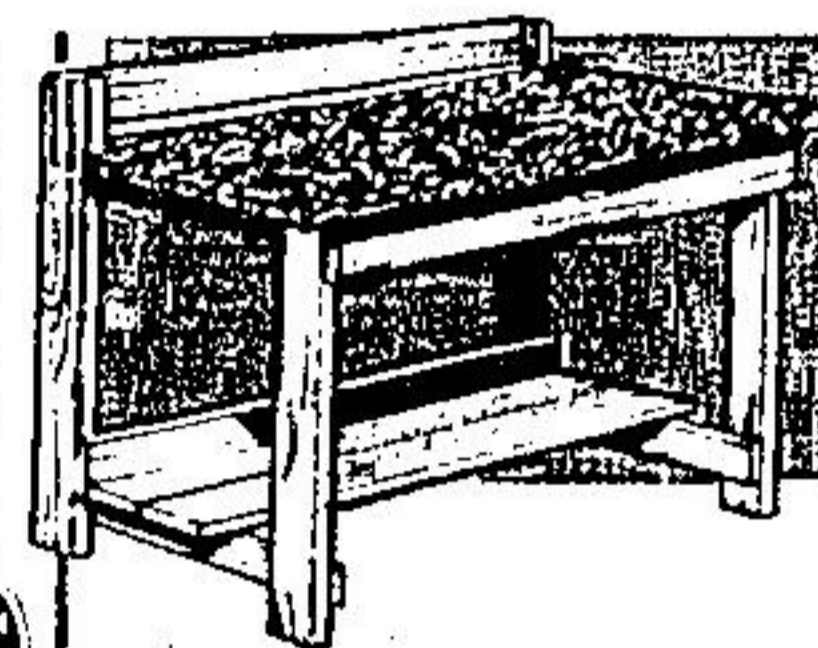

## Sonoflex Ceiling Panels

Flexible, easy to install, ceiling panels that insulate and absorb sound at the same time. 2' x 4'. Grid components are also available in the store. Etched or Pebbled design.

## 12" x 12" Ceiling Tile

Tongue and groove design makes installation simple and quick. Plain White.

**\$1.00 OFF**

Our Regular Price

**669** Ctn. 36  
Reg. 7.69

**\$2.00 OFF**

Decorator Tiles

Ctn. of 36

## Workbench

An economical and easy to assemble work bench with a 1" particle board top.

**2195**  
ea.