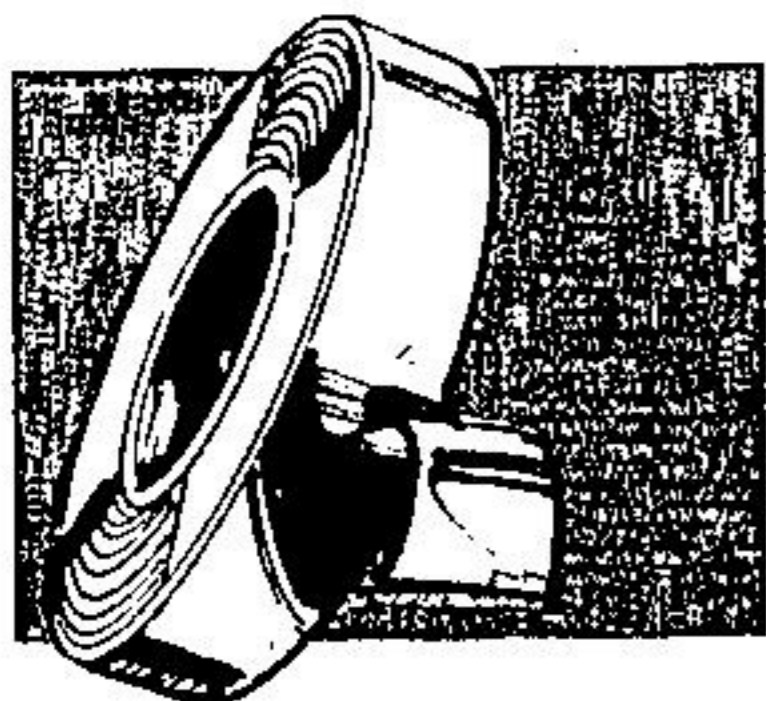

## 1-1/2" Masking Tape

Keep a roll or two handy for your next paint project. Protects trim and glass from paint.

**185**  
60 yds.

**SAVE \$3.40**