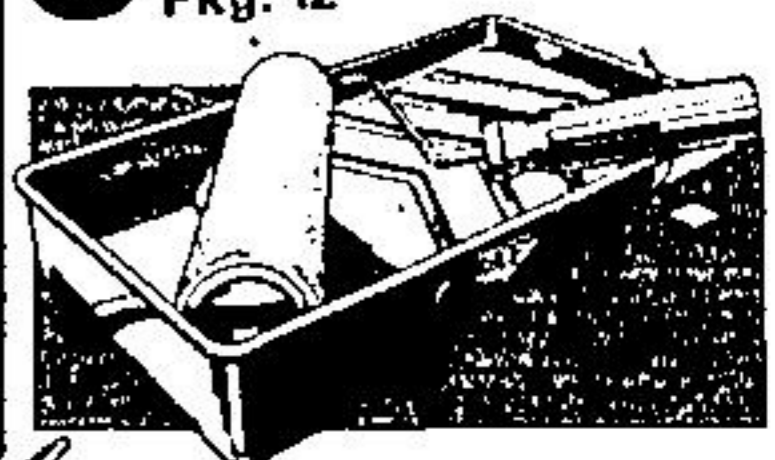

## SAVE \$2.56 6' Step Ladder

Ideal for your home paint project & more!  
Has non-slip rubber feet & serrated steps. Aluminum.

**27<sup>99</sup>**  
Reg. 30.55

**Panelgrip**  
Easy to apply adhesive holds your wall panels in place for nailing.

**199**

**12" x 12" Mirror Tile**  
Easy to apply tile that adds dimension to any room.  
Plain

**999**  
Pkg. 12

**7-1/2" Roller Set**  
Includes the 7-1/2" roller and paint tray. One low price!

**399**

**Varsol**  
Cleans brushes. Removes paint spots. 1 litre.