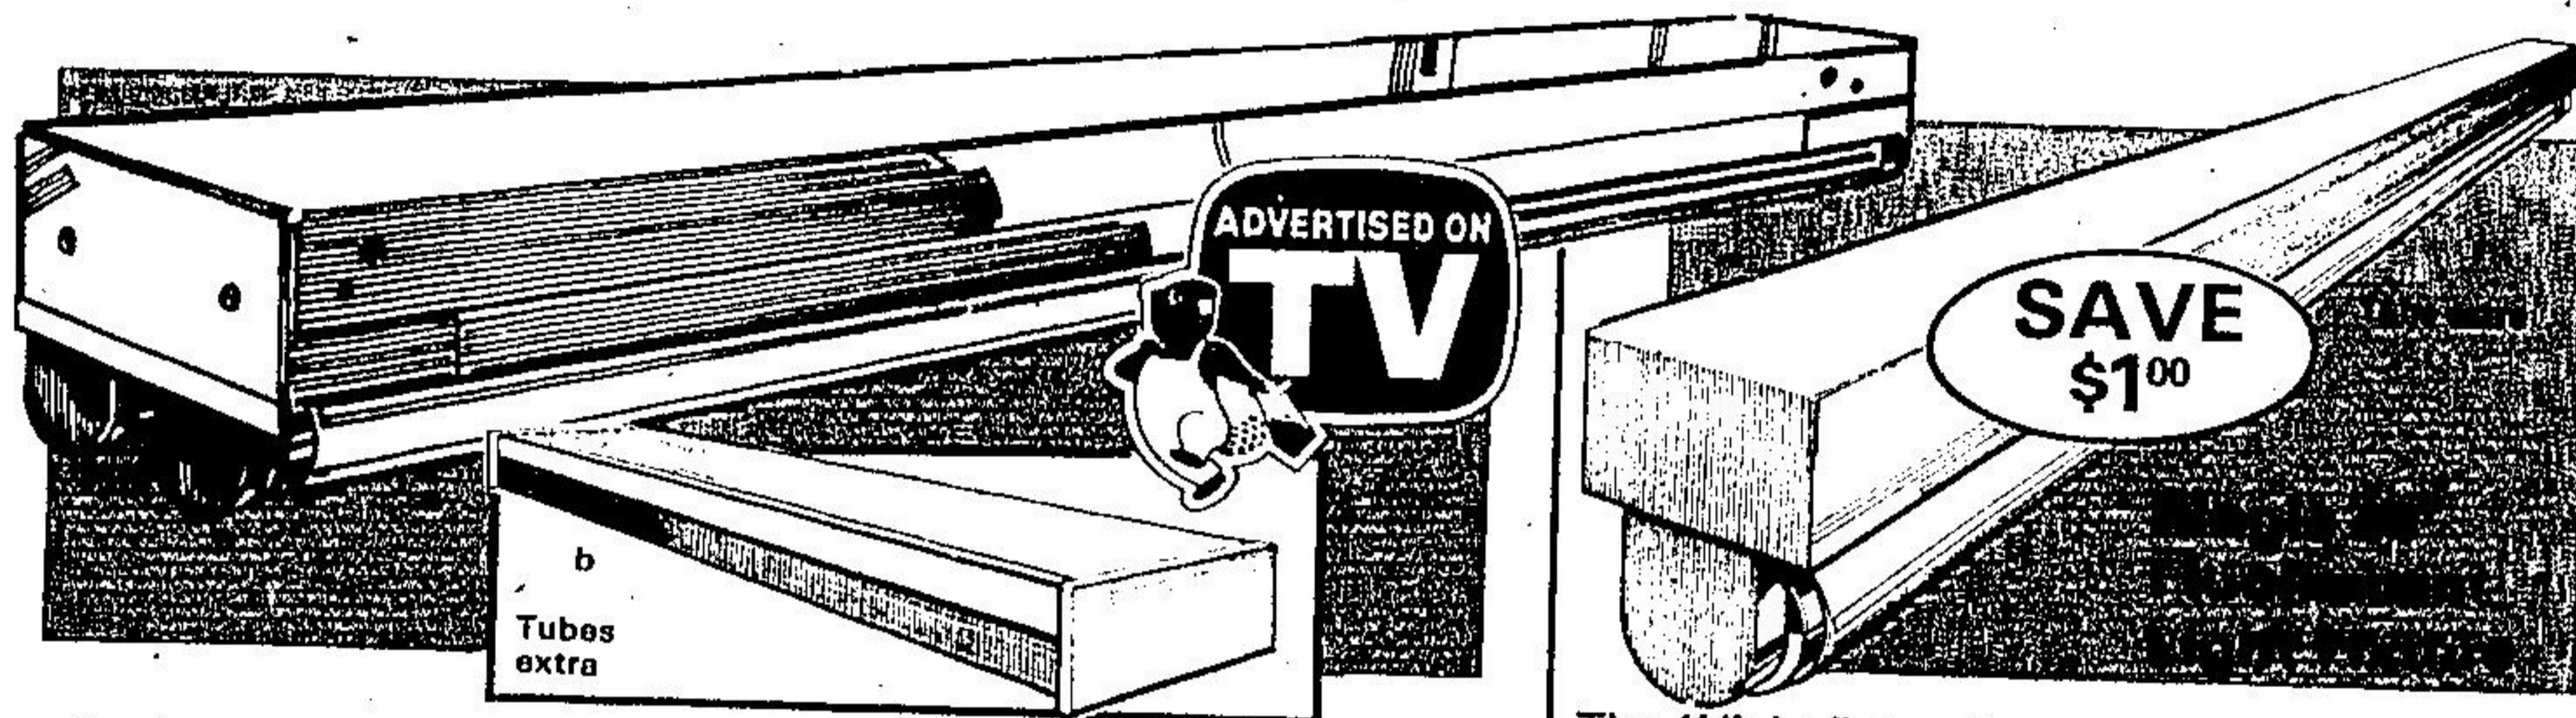

BEAVER

YOUR CHOICE SAVE \$8⁰⁰

a. Double Fluorescent Light Fixture

An easy to install fixture that provides soft, cool light into your workshop area, kitchen, basement, etc. 48" long fixture takes two 40 watt tubes. Tubes not included.

18⁹⁹
Reg. 26.99

b. Double wrap Fluorescent Fixture

The perfect solution for darker areas that need extra light! Features an acrylic lens that helps diffuse the light. 48" long. Takes two 4' long tubes — Not included.