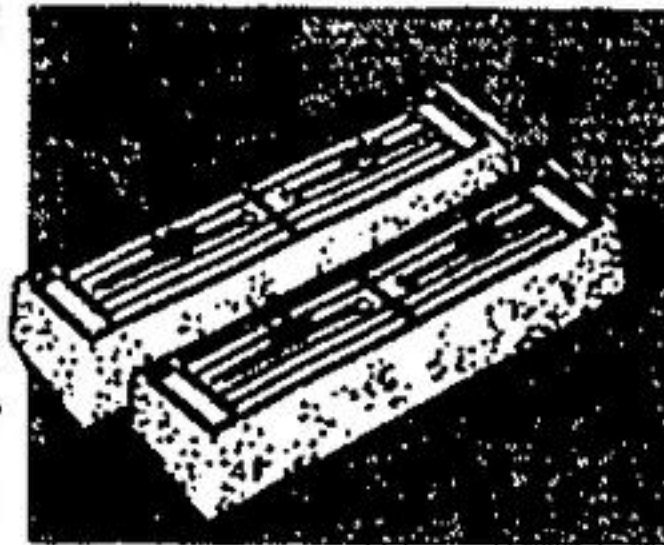

Sponge Mop Refills **1.58**
Fits most sponge mops. 4540-624-12