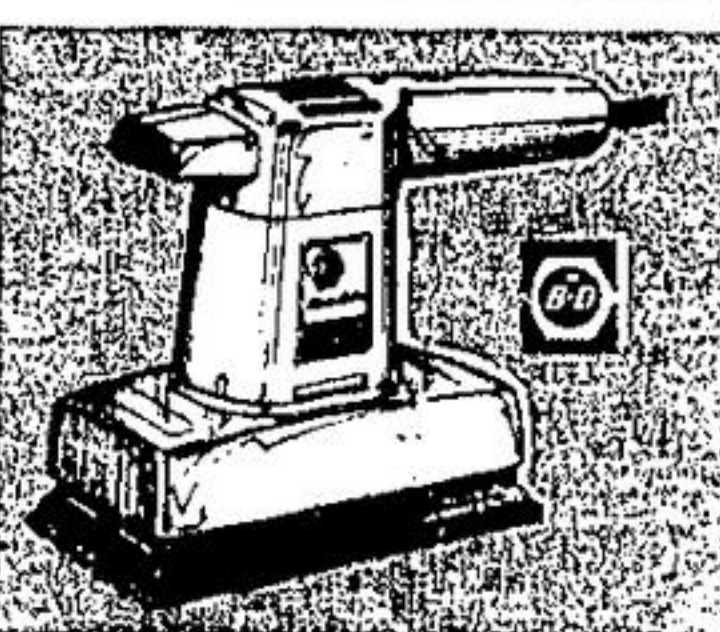

Black & Decker Reversible 3/8" Drill

- Use as a drill or screwdriver, variable speed for perfect control.
- Reversing switch for backing out screws or drill bits.
- Trigger-lock for continuous operation at any speed.
- Double Reduction Gearing and 3/8" Chuck.
- Capacity: Steel 3/8", Hardwood 3/4", 0 to 1000 rpm; 120 V AC; 2.4 amps.

35⁹⁵

1240-598-5

9 Piece Drill Set 4²⁹

High speed steel bits. Our reg. price 4.85

7 1/4" Saw Blades

PLANNER 1220-994-10
Our reg. price 7.19

5⁶⁸
Ea.

COMBINATION Chisel Tooth 7 1/4" Blade

7 1/4" BLADE 1220-351-10
ALL PURPOSE 1220-360-10
Our reg. price 6.19

Black & Decker 7 1/4" Power Saw

5300 rpm, 9 amp. Cutting depth: 90° 2 7/16", 45° 1 1/2" bevel and depth adjustments are quick and easy. Sturdy steel wraparound shoe.

46⁹⁹
1265-213-1

Black & Decker Finishing Sander-Polisher

Double Insulated. Extra fast finishing at 10,000 orbits per minute. Flush sands on three sides. One or two handle control. With ball bearings.

23⁹⁵

Pipe Insulation

- Stops heat loss
- Waterproof
- Prevents condensation
- Closed cell polyethylene
- 1/2" x 10'

3⁷⁶
Pkg. Our reg. price 4.89

Drumatic Power Humidifier

Fully automatic with humidity level control. Serves up to eight rooms. Quiet running. Needs no filling; automatically keeps itself full of water. Model 90-S with wall-mounted humidistat. Package includes humidistat, power humidifier and all accessories. 5545-760-1

71⁹⁵

ALUMINUM/FOAM Pipe Wrap

Stops water pipes from freezing, sweating etc.

1⁵⁶
2" x 15' 5510-075-30

GLASS FIBRE Pipe Wrap

3" x 20' 5510-057-30

1⁵⁵

Duct Adhesive Tape

Our reg. price 99¢

76[¢]
2" x 30ft. PVC 5540-195-1
Adhesive 5540-186-72
Our reg. price 2.19

HOME HARDWARE Humidifier De-Scaler