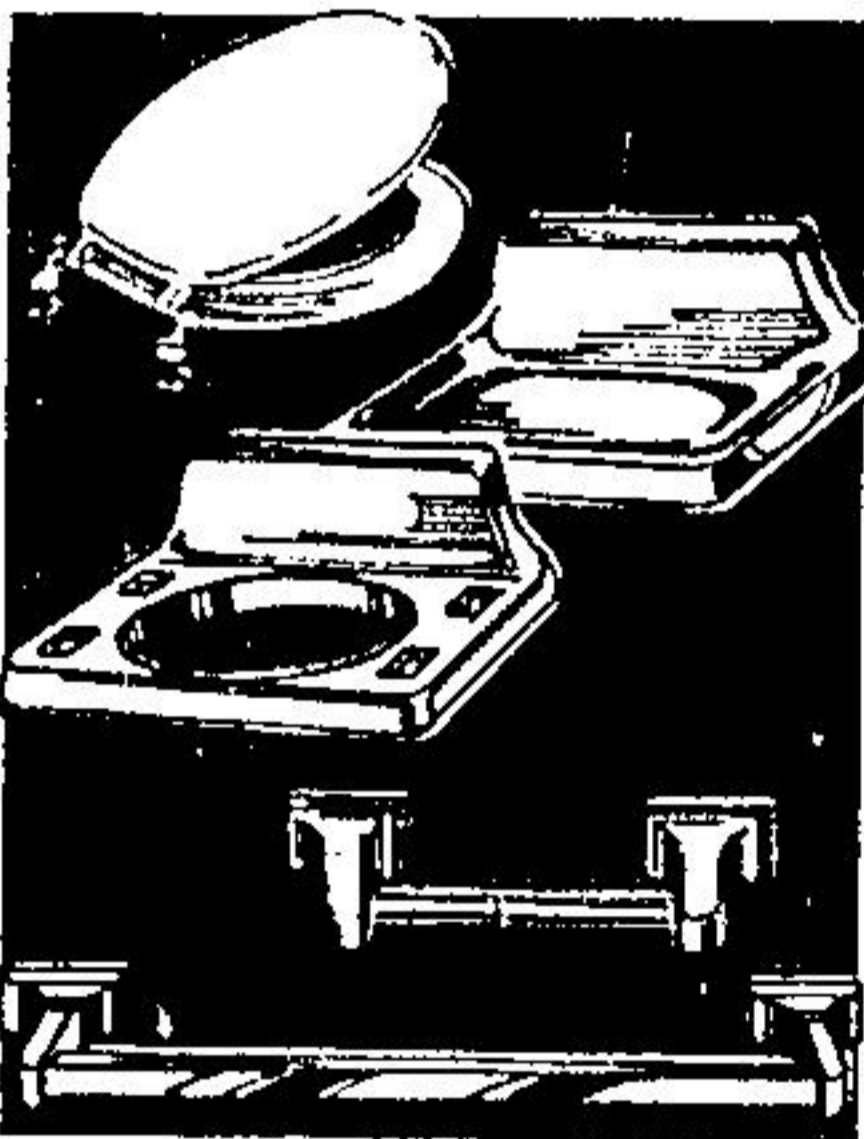

Bath Accessories

a White Plastic Toilet Seat

11⁸⁹

b Soap Dish Ant. Brass

8⁸⁹

c Toothbrush Holder Ant. Brass

8⁸⁹

d Toilet Tissue Holder In Ant. Brass

15⁸⁹

e 18" Towel Bar In Ant. Brass

15⁸⁹