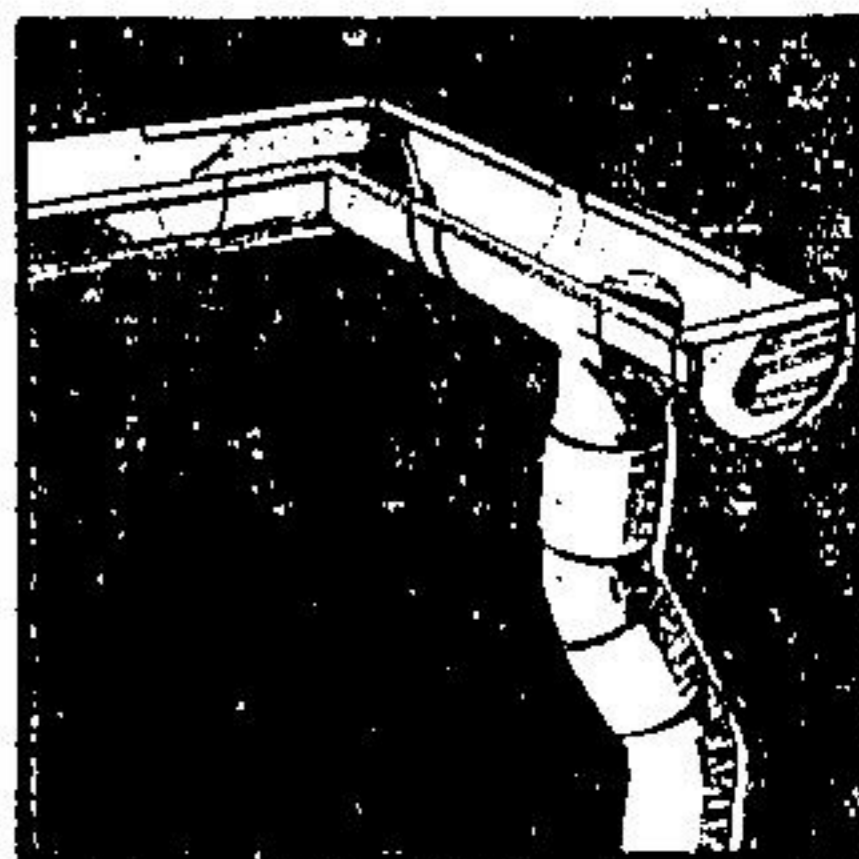

3⁹⁵
each

Vinyl Fascia also available

Plastmo Eavestrough

White vinyl eavestrough never needs painting and is so easy to install. Won't rust or corrode. 10' trough.

5⁹⁹
each