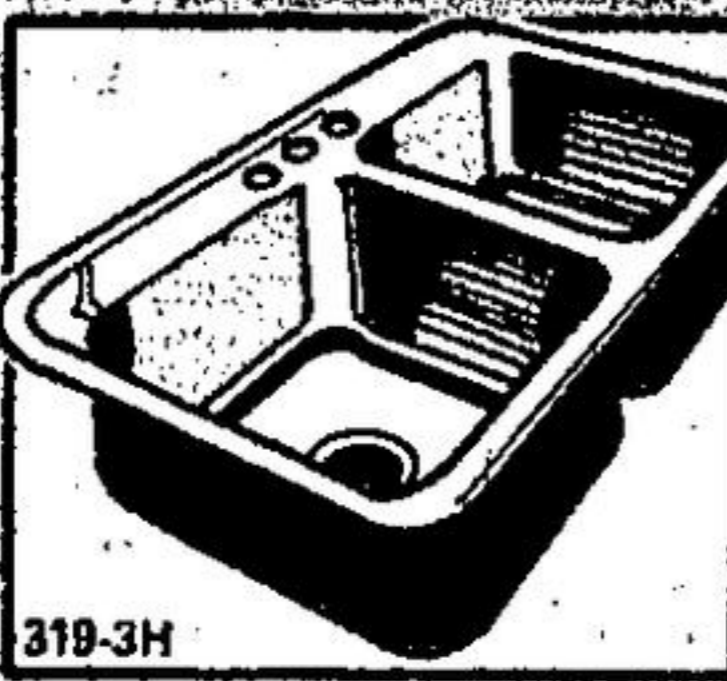

17.95

Copper Pipe

Type M hard copper piping for most household installations. 12' long.

5.39 1/2"

Kitchen Faucet

Chrome-plated ABS faucet has 8" centres for faucet mount.

19.99

Stainless Steel Double Sink

Stainless steel double bowl sink has ledge. Strainers included.

67.95

Ever-Hot Electric Water-Heater

40 gallon Ever-Hot water heater delivers all the hot water you need, all the time. Has 26% more power in elements.