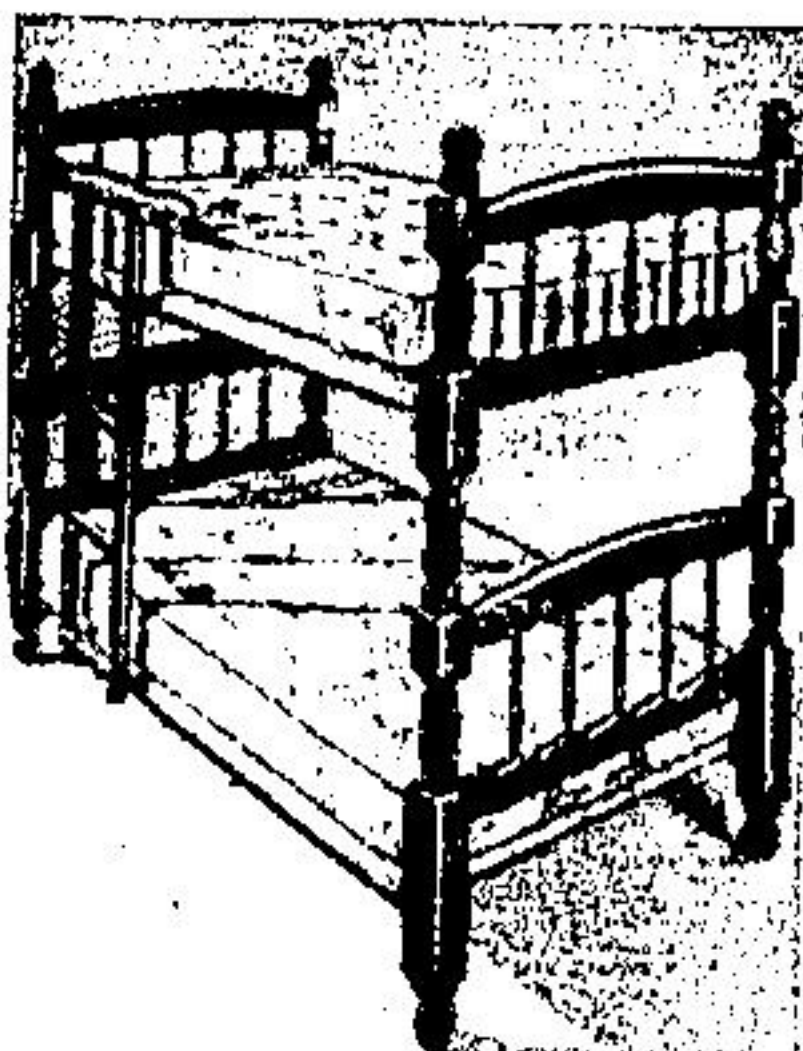

DISCONTINUED

HADDON HALL

PRINCESS ROYAL

SLEEP SETS

(25A) 523 — A top seller for many years — Eaton's own 'Princess Royal' sleep sets and mattresses. Excellent quality throughout. Made to Eaton's rigid specifications — now low, low priced to clear!

Size:	Eaton price, 2-pce. set	Mattress only
Twin	229 ⁹⁹	139.99
Double	279 ⁹⁹	169.99
Queen	349 ⁹⁹	199.99

(DEPT. 271)

TREATED TO STAY
Sanitized
FRESH

25B

Dress-up headboard

Polyurethane foam padding, easy-clean vinyl cover. White.

Size: Eaton price, each

(25B) 522 — Twin 15.99

(25B1) 522 — Double 21.99

(25B2) 522 — Queen 29.99

(DEPT. 271)

Bunk bed sets

Eaton price, set **399⁹⁹**

(25C) 522 — With head and foot boards, spring mattresses, posture boards, steel rails and ladder.

(DEPT. 271)

Single bed set

(25D) 523 — Great for kid's room or cottage! Mattress, foundation, legs, headboard.

Eaton price, complete **139⁹⁹**

Heavy-duty bed frames (not shown).

On rug rollers.

(25D1) 522 — Twin or double.