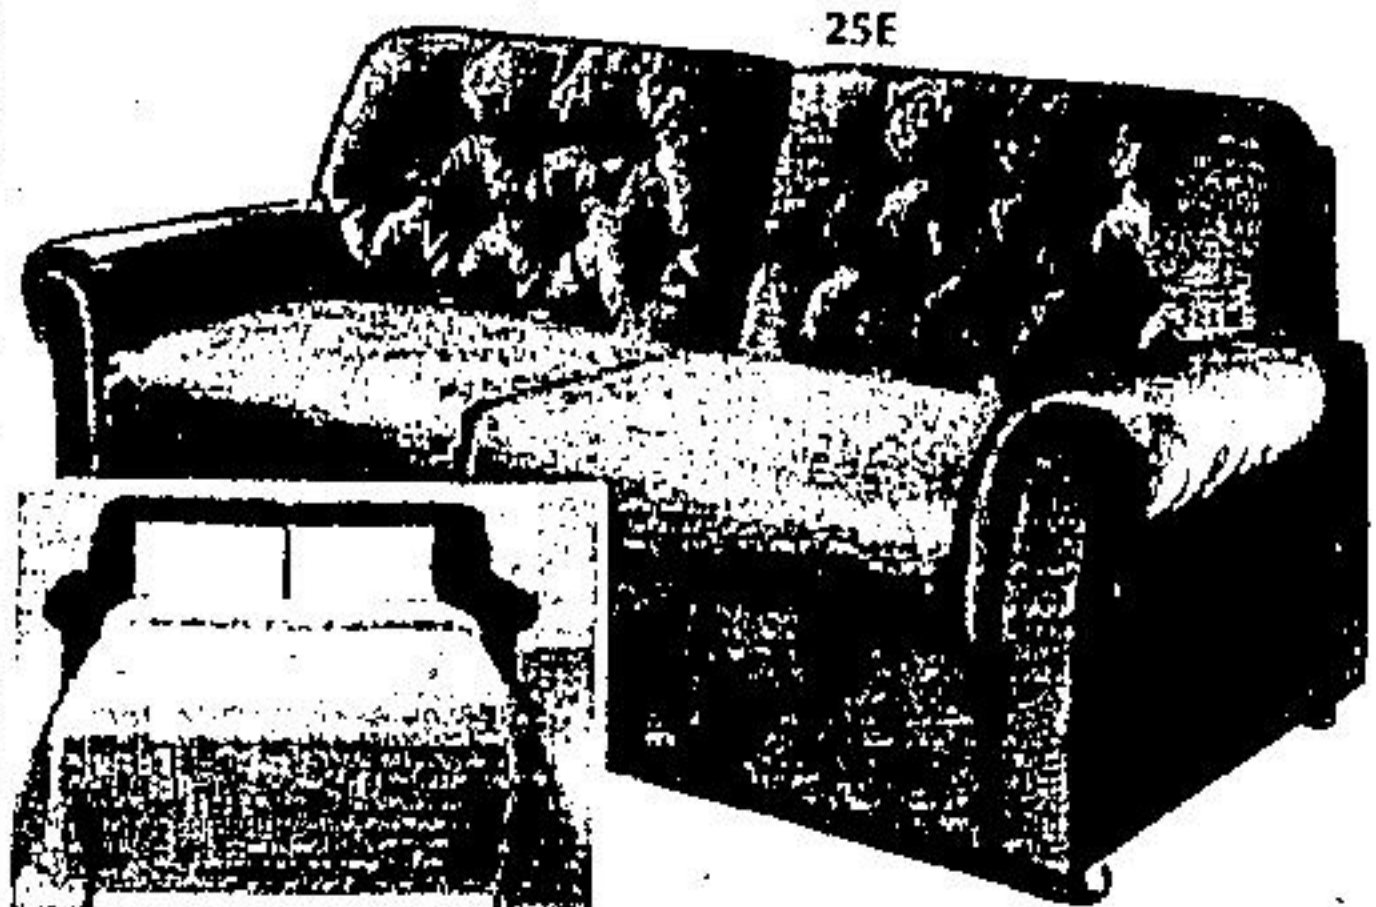

25E

60.00 off Sklar sofa bed

Eaton reg. 479.95,

Each **419⁹⁵**

(25E) 524 — Contemporary-style with reversible seat cushions. Rust acrylic velvet covers. Double-sized spring mattress. Front casters.

(DEPT. 271)

T. EATON CO.
HOUSEFURNISHINGS, LIMITED

Save 35.00 Oslo lounge

Eaton reg. 259.95, Each **224⁹⁵**

(25F) 524 — Lift off the bolsters and sleep on it! Lounge on it in style by day! Covered in brown cotton corduroy. Designed for easy round-the-clock living — and to fit in with your modern decor beautifully.

(DEPT. 271)