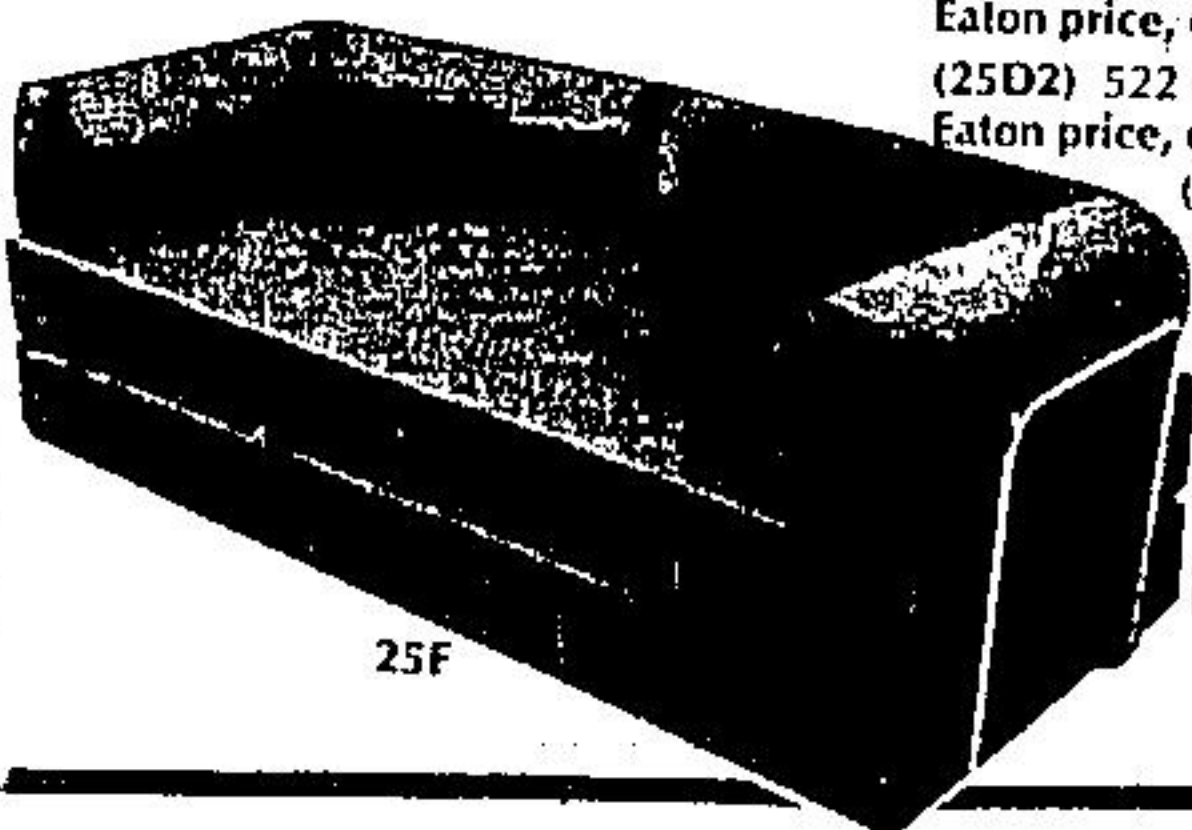

25F

EATON'S RECORD BREAKING DAYS