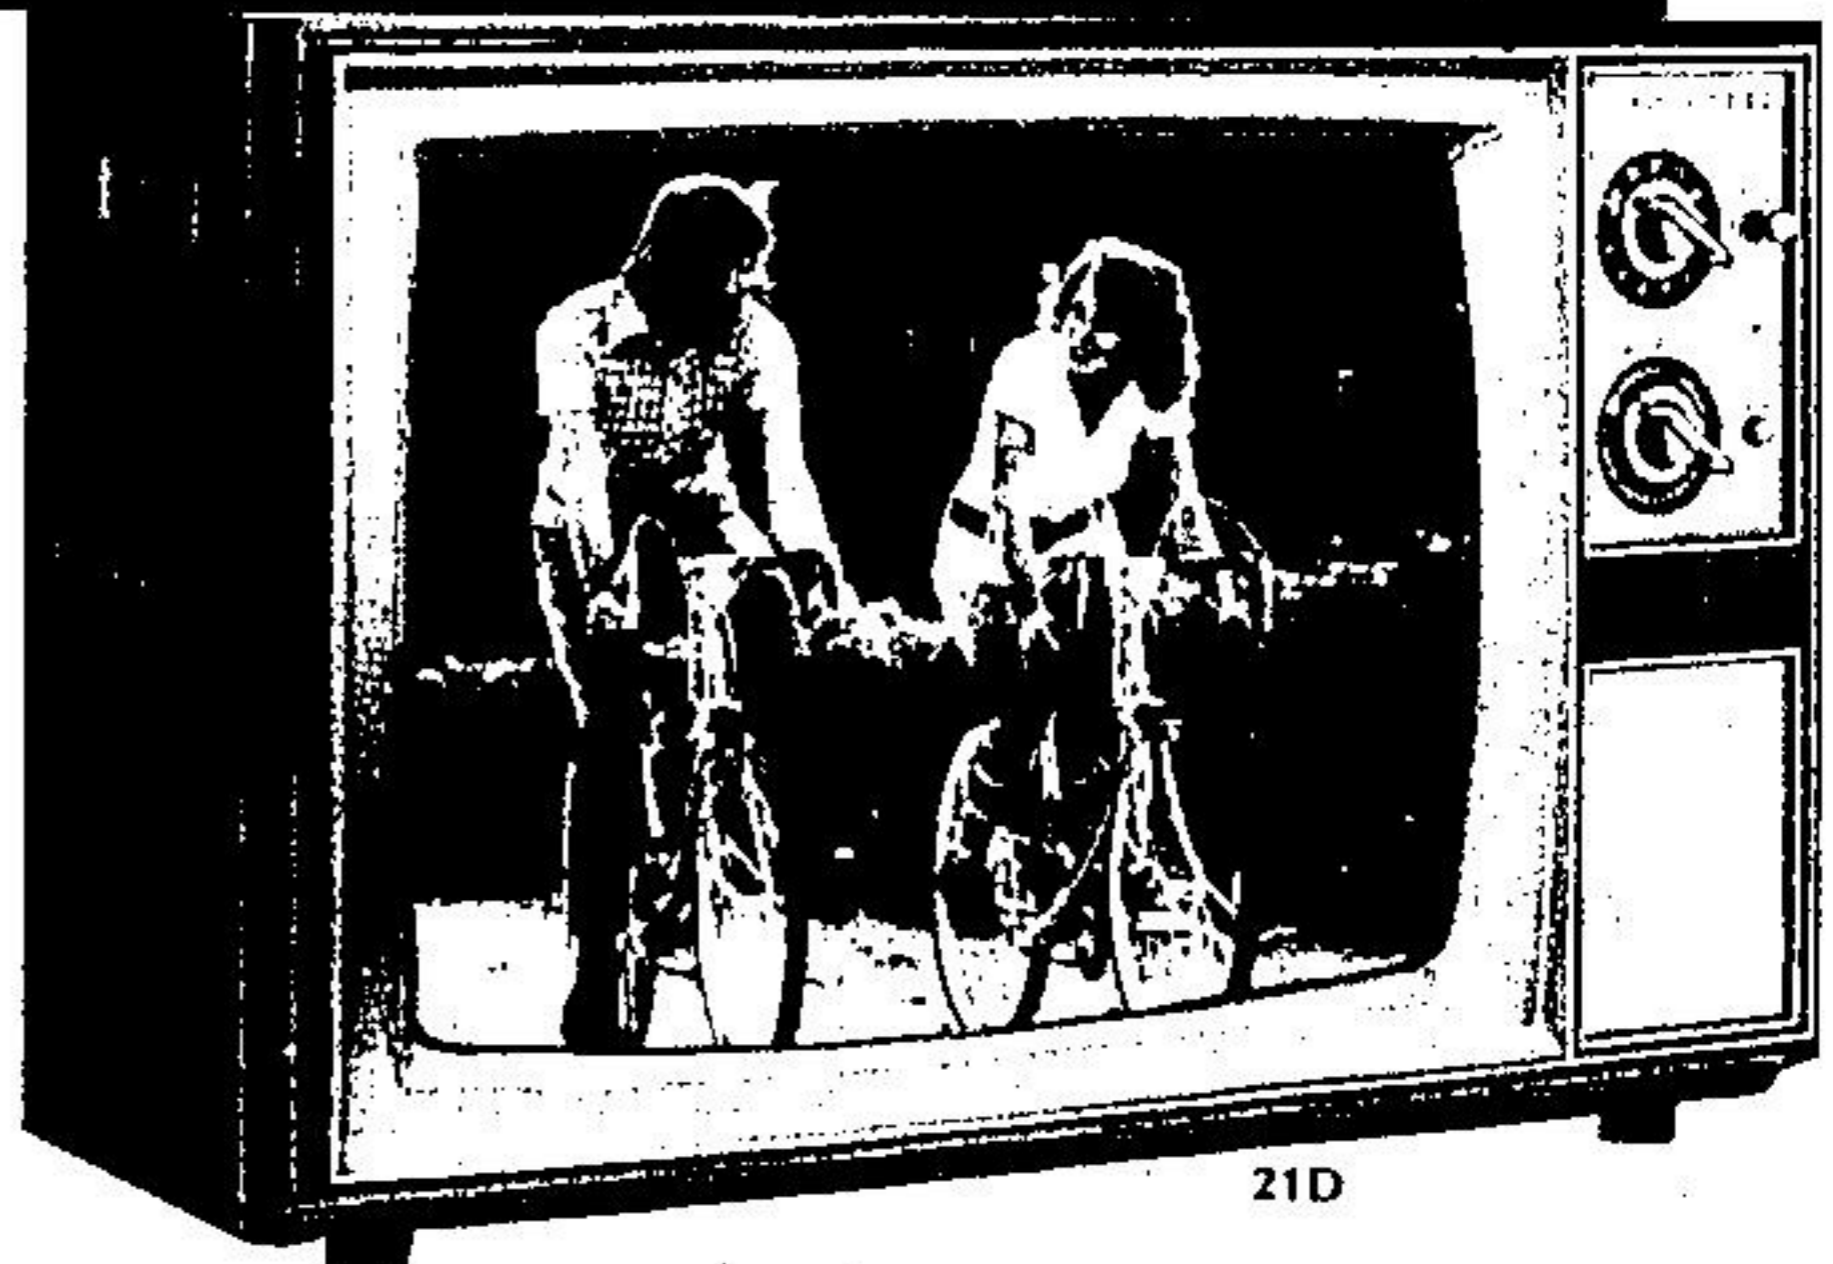

Eaton Viking 14" color portable TV

Eaton price, each
399⁹⁵

(21A) 428 — Packed with terrific features! Quick-start in-line black matrix picture tube delivers brilliant color (and saves on power consumption). Push-button auto-color control. Cable ready. Model 5032-14C.

(DEPT. 460)

21A

SUPER SIGHT AND SOUND BUYS!

21D

21B

Topper TV stand

Eaton price, each
44⁹⁵

(21B) 415 — Walnut-look finish. On Shepherd-type casters. Model ST1050.