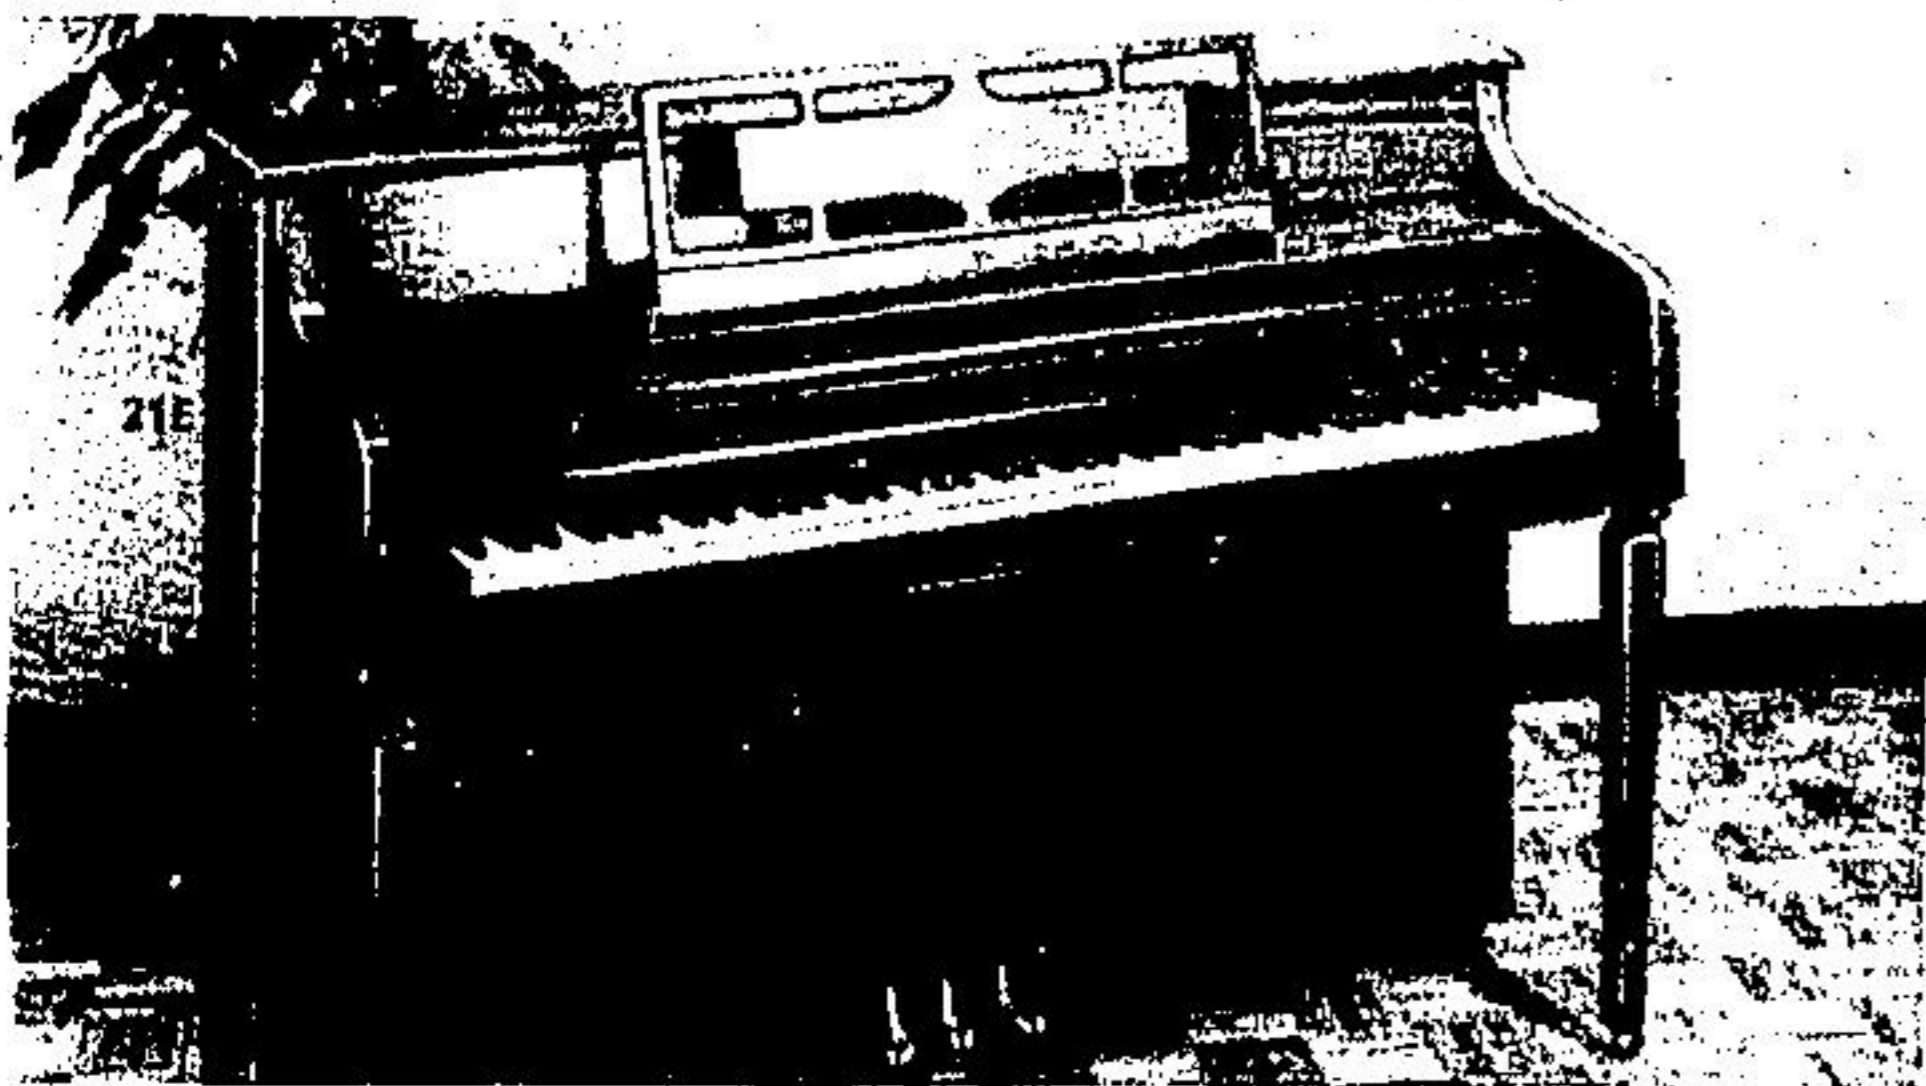

Eaton Viking 14" color portable TV

Eaton price, each
399⁹⁵

(21A) 428 — Packed with terrific features! Quick-start in-line black matrix picture tube delivers brilliant color (and saves on power consumption). Push-button auto-color control. Cable ready. Model 5032-14C.

(DEPT. 460)

21C

Philips TV converter

Eaton price, each
34⁹⁵

(21C) 415 — Has 36-channel capability. Fits out of sight, on back of TV set. Easy to install. 'Channel Plus' model CTC-2.

(DEPT. 460)

Eaton Viking 20" color portable

Eaton price, each
489⁹⁵

(21D) 428 — Quick-start in-line black matrix picture tube gives sharp, clear color. With pushbutton auto-color control system and more fine features. Model 5919-20C.

(DEPT. 460)

Mason & Risch Italian Provincial piano