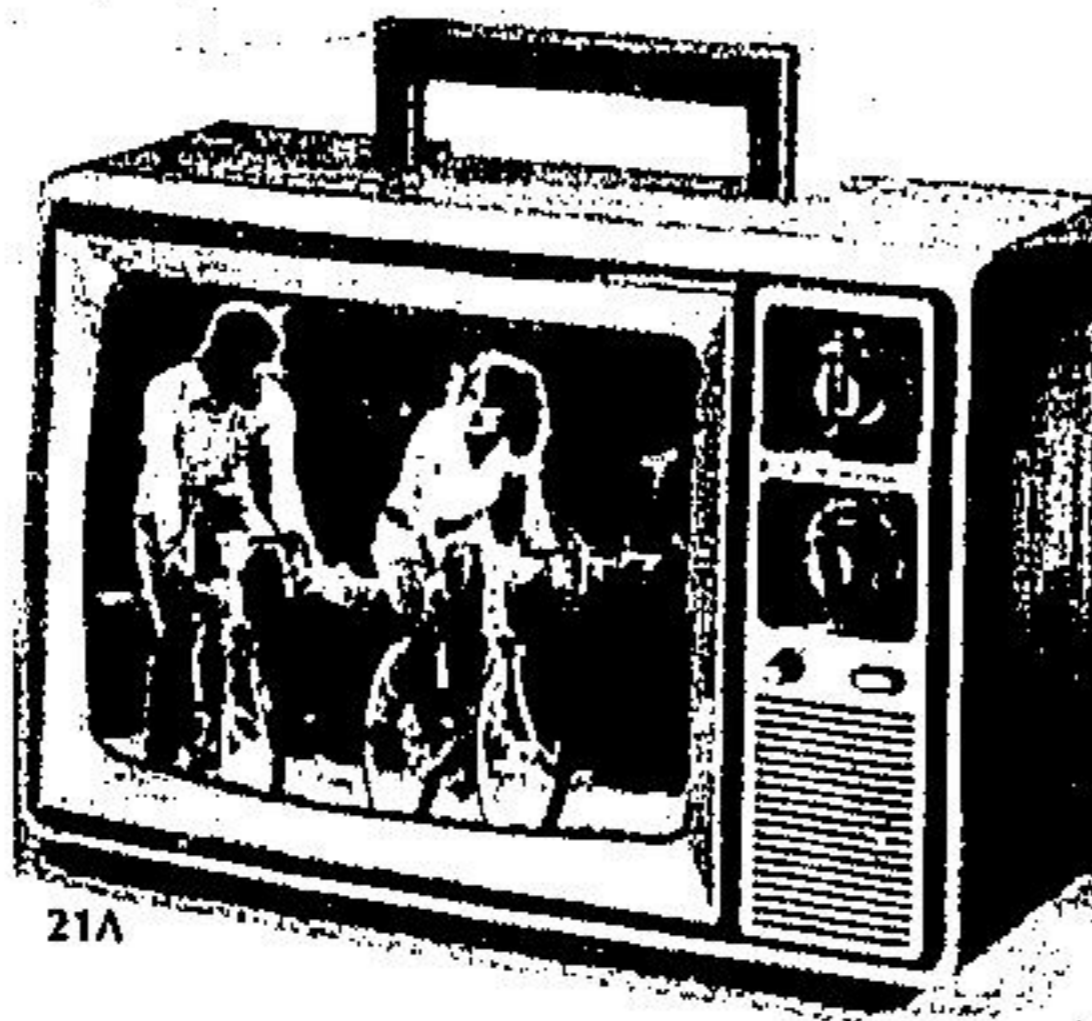

Eaton Viking 14" color portable TV

Eaton price, each
399⁹⁵

(21A) 428 — Packed with terrific features! Quick-start in-line black matrix picture tube delivers brilliant color (and saves on power consumption). Push-button auto-color control. Cable ready. Model 5032-14C.

(DEPT. 460)

21A

SUPER SIGHT AND SOUND BUYS!

21D

21B

Topper TV stand

Eaton price, each
44⁹⁵

(21B) 415 — Walnut-look finish. On Shepherd-type casters. Model ST1050.

(DEPT. 460)

21C

Philips TV converter

Eaton price, each
34⁹⁵

(21C) 415 — Has 36-channel capability. Fits out of sight, on back of TV set. Easy to install. 'Channel Plus' model CTC-2.

(DEPT. 460)

Eaton Viking 20" color portable