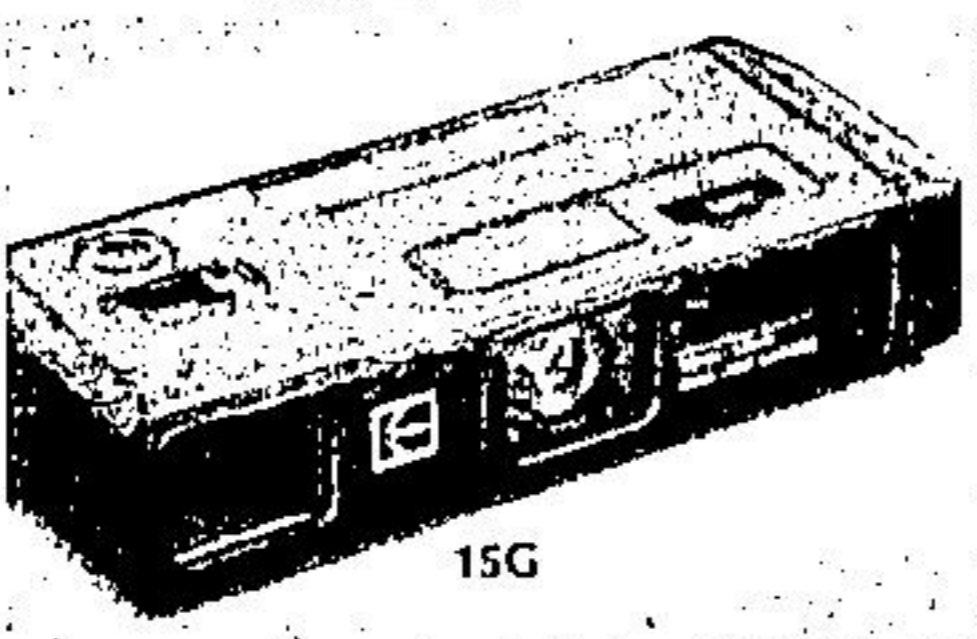

15H

Montage frame

(15D) 110 — Gold colour 11 x 14" metal frame holds 9 photos. Model 260.
 Eaton price, each **6.99**

7 x 35 binoculars

(15E) 110 — Bushnell popular wide-angle model. With case.
 Eaton price, each **59.99**

15E

Camera bag

Eaton price, each **49.99**

(15F) 110 — Pro-type vinyl bag holds your camera and equipment. Hand-grip with detachable shoulder strap.
 (DEPT. 512)

Kodak Tele-Ektra I

Eaton price, each **29.99**

(15G) 107 — Slim compact camera for pocket or purse. Normal or telephoto pictures. Built-in cover/handle.
 (DEPT. 512)

15G

Yashica FX2 camera with case

Eaton price, each

189.99

(15K) 107 — An SLR utility camera with interchangeable lenses, through-the-lens full aperture metering. Micro-prism focusing.
 (DEPT. 512)