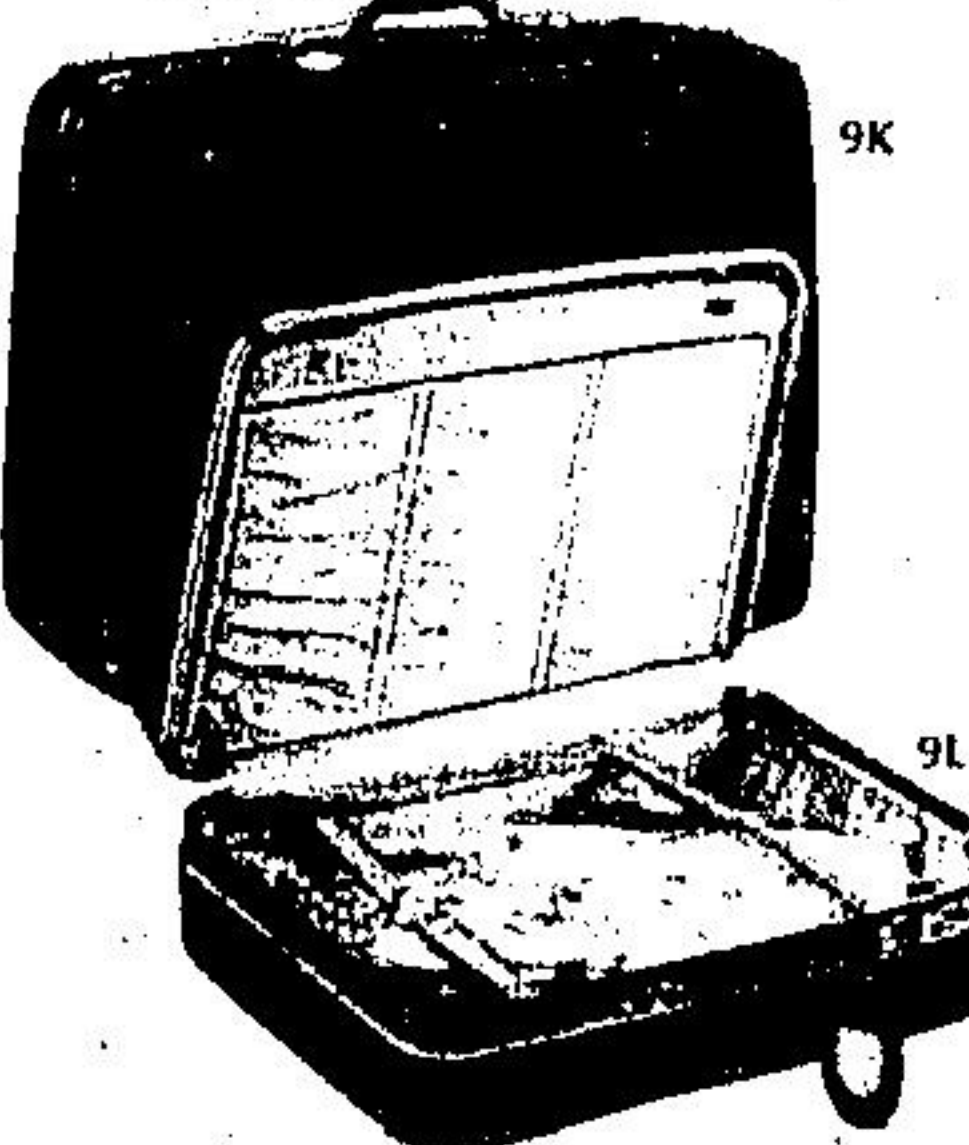

BARGAIN BUYS

LUGGAGE TO GO

'Seconds' Bonneville I and II

At 33% less than Eaton first quality regular prices. Tough vinyl with aluminum top frames. Assorted colours. Slight defects should not affect durability.

	Eaton reg. price	Each
First quality		
Bonneville I		
(9F) 446 — 27" pullman/w*	108.00	71 ⁹⁹
(9F1) 446 — 30" pullman/w*	120.00	79 ⁹⁹
(9G) 446 — 25" pullman/w*	97.00	64 ⁵⁹
(9H) 446 — 21" weekender	65.00	43 ²⁹
(9J) 448 — 14" tote	40.00	26 ⁵⁹
(9J1) 448 — Beauty tote	42.00	27 ⁹⁹
Bonneville II		
(9K) 446 — 27" pullman/w*	135.00	89 ⁹⁹
(9K1) 446 — 25" pullman/w*	120.00	79 ⁹⁹
(9L) 446 — 21" weekender	90.00	59 ⁹⁹

Sizes approximate.
*w — with wheels
(DEPT. 264)

25% TO 33% OFF

Special purchase!
Super buys for your everyday comfort

(9A) 723 — Lace trimmed full slip in white and nude Antron III nylon. Sizes 34 to 42. Approx. 42" long.

Eaton reg. 9.99, Each **6⁹⁹**

(9B) 726 — Super stretch nylon brief with cotton lined gusset. Sizes S., M., L. in white, beige and pastels.

Eaton reg. 1.79, **3 for 3⁹⁹**
(DEPT. 709)

WonderBra Dici 2

Eaton reg. 6.00, Each **4⁴⁹**
(9C) 214 — Front-closing, nylon-and-spandex, converts to halter. Sizes 32, 34, 36. Beige only.