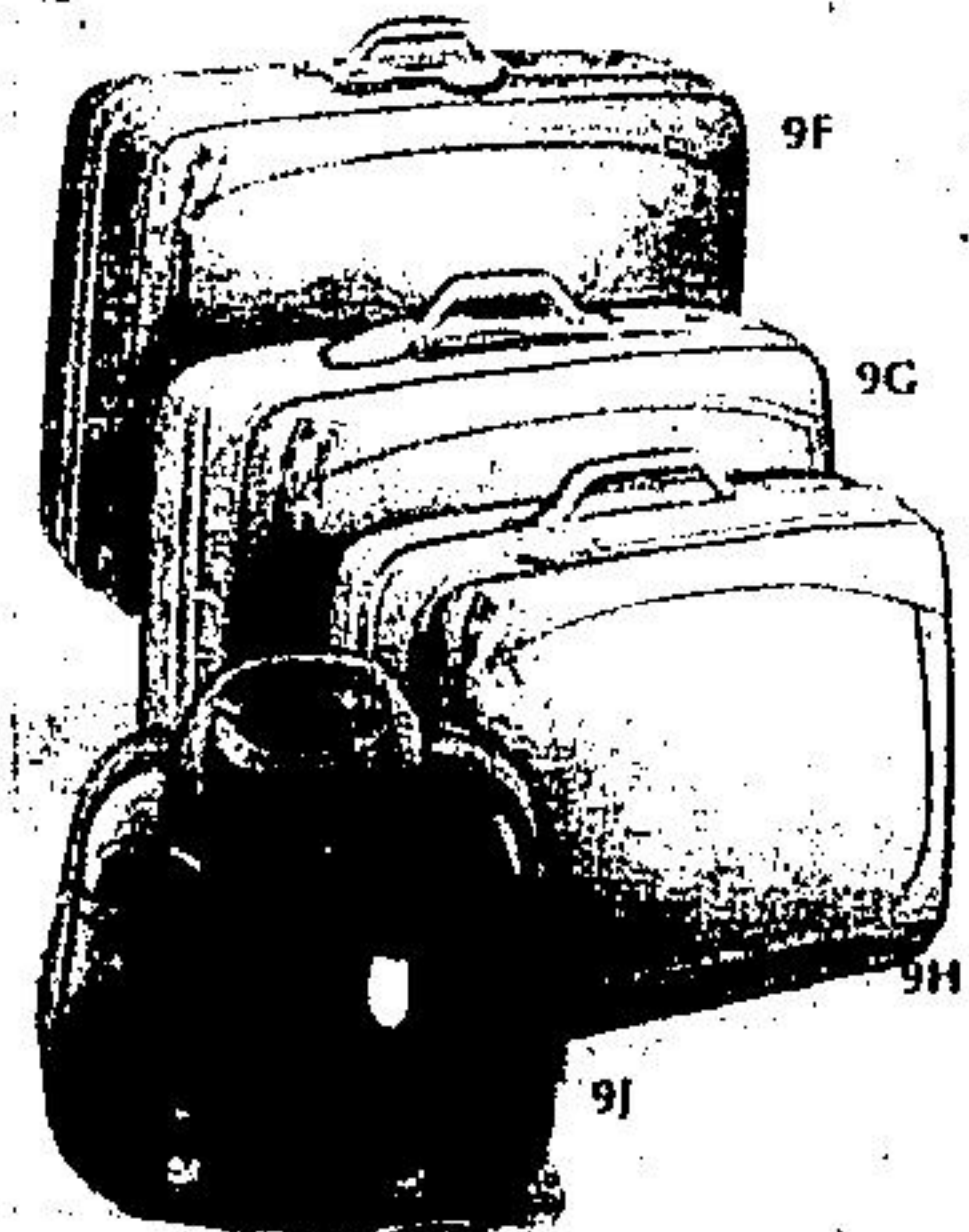

BARGAIN BUYS

LUGGAGE TO GO

'Seconds' Bonneville I and II

At 33% less than Eaton first quality regular prices. Tough vinyl with aluminum top frames. Assorted colours. Slight defects should not affect durability.

	Eaton reg. price	Each
First quality		
Bonneville I		
(9F) 446 — 27" pullman/w*	108.00	71⁹⁹
(9F1) 446 — 30" pullman/w*	120.00	79⁹⁹
(9G) 446 — 25" pullman/w*	97.00	64⁵⁹
(9H) 446 — 21" weekender	65.00	43²⁹
(9J) 448 — 14" tote	40.00	26⁵⁹
(9J1) 448 — Beauty tote	42.00	27⁹⁹
Bonneville II		
(9K) 446 — 27" pullman/w*	135.00	89⁹⁹
(9K1) 446 — 25" pullman/w*	120.00	79⁹⁹
(9L) 446 — 21" weekender	90.00	59⁹⁹

Sizes approximate.
*w — with wheels
(DEPT. 264)

25% TO 33% OFF

Special purchase!
Super buys for your everyday comfort

(9A) 723 — Lace trimmed full slip in white and nude Antron III nylon. Sizes 34 to 42. Approx. 42" long.

Eaton reg. 9.99, Each **6⁹⁹**

(9B) 726 — Super stretch nylon brief with cotton lined gusset. Sizes S., M., L. in white, beige and pastels.

Eaton reg. 1.79, **3 for 3⁹⁹**
(DEPT. 709)

WonderBra Dici 2

Eaton reg. 6.00, Each **4⁴⁹**
(9C) 214 — Front-closing, nylon-and-spandex, converts to halter. Sizes 32, 34, 36. Beige only.

The Wrap by Warners

Eaton reg. 8.00, Each **5⁹⁹**
(9D) 214 — Stretch nylon-and-spandex bra with front closure. Sizes 34 and 36A; 32 to 36B. Beige only. Style #1078.

Cross Your Heart

Eaton reg. 11.95, Each **7⁹⁵**
(9E) 214 — Playtex polyester soft cup bra, nylon-and-spandex. Beige only. Sizes 34 and 36A, 34 to 38B and C. Style #685.
(9E1) 214 — Not shown. Fibrefill style as above. Sizes 34 and 36A, C; 34 to 38B. Style #655. Eaton reg. 12.95, Each 8.95
(DEPT. 609)

30% OFF

Manufacturer's special clearance

Soft-sided luggage in burgundy, rust, tan expanded vinyl. Not all colours in all sizes. Sizes approximate.

	Eaton reg.	Each
(9M) 446 — 26" pullman/w*	70.00	48⁹⁹
(9M1) 446 — 24" pullman	52.00	36³⁹
(9M2) 446 — 28" pullman/w*	75.00	52⁴⁹
(9N) 446 — 22" weekender	45.00	31⁴⁹
(9P) 448 — Matching tote	31.00	21⁶⁹

*w — with wheels
(DEPT. 264)

PHONE 861-5111. TTY ONLY — 591-2345 (Telephone for the deaf) (DEPT. 609) Not available at Eaton's Warehouse Store, Pickering-Sheridan. (DEPT. 264) Not available at Eaton's Warehouse Store, Rexdale, Pickering-Sheridan.