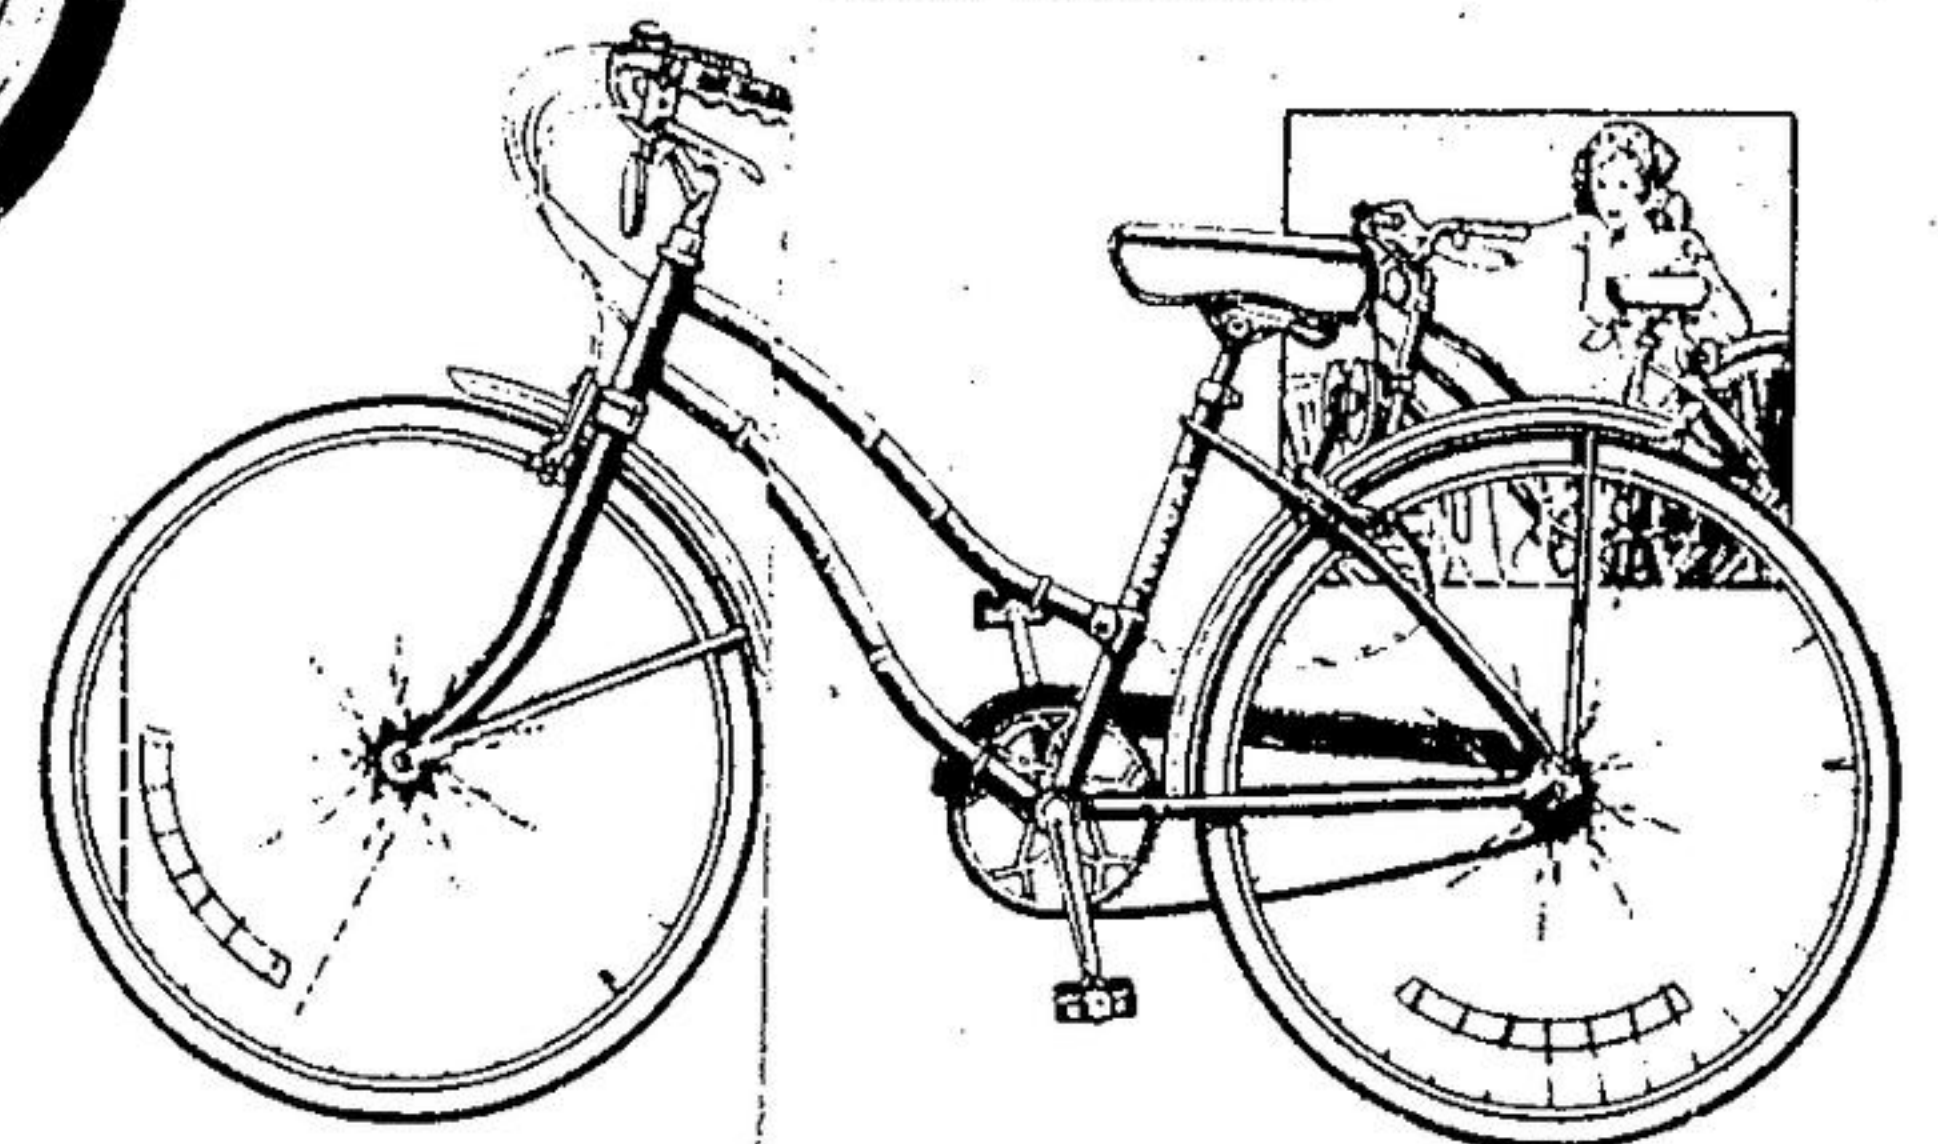

Kmart super cycle sale

Prices effective 'till Saturday July 5, 1980 While quantities last. We reserve the right to limit quantities.

CCM
10-SPEED DELUXE BIKE
You won't believe the super features on this value-priced men's bike! Even a CSA reflector package. Cycle away today on a Targa* bike!
K mart Regular List Price 129.97
K mart Special Price

114⁹⁷ Each
Fully Assembled

Save 15⁰⁰

Targa

Not As Illustrated
Fully Assembled

ALL PRO MOTOCROSS BIKE

NOT AS ILLUSTRATED
Handlebar with pads, adjustable seat, coaster brakes, front and rear shocks, moulded fenders, 20" diameter wheels, chrome rims, gas tank and number plate.
K mart Regular List Price 136.97

K mart Special Price **124⁹⁷**

Save 5⁰⁰
CYCLING FUN ON A CONVERTIBLE BIKE

Bike with convertible steel bar features 20" blackwall tires, rear reflector, standard saddle and grips. Chrome mudguards and chainguard.
K mart Regular List Price 67.77

K mart Special Price **62⁷⁷** Each

Save 10⁰⁰

RUGGED MOTOCROSS BIKE

What a bike! Heavy duty MX frame, 20" knobby tires, MX handlebars, black "banana" seat and number plate. With a complete reflector package.
K mart Regular List Price 99.97

K mart Special Price **89⁹⁷** Each
Fully Assembled

LADIES' 3 SPEED BIKE

Sturdy 17 1/2" tempered steel frame, 26" wheels with gumwall tires, side pull caliper brakes, handlebar with grips, lightweight saddle and adjustable seat.

K mart Regular List Price 129.97

K mart Special Price

114⁹⁷

FULLY ASSEMBLED

STONE ROAD MALL

MON.-FRI. 10:00 a.m.-10:00 p.m. SAT 9:00 a.m.-10:00 p.m.