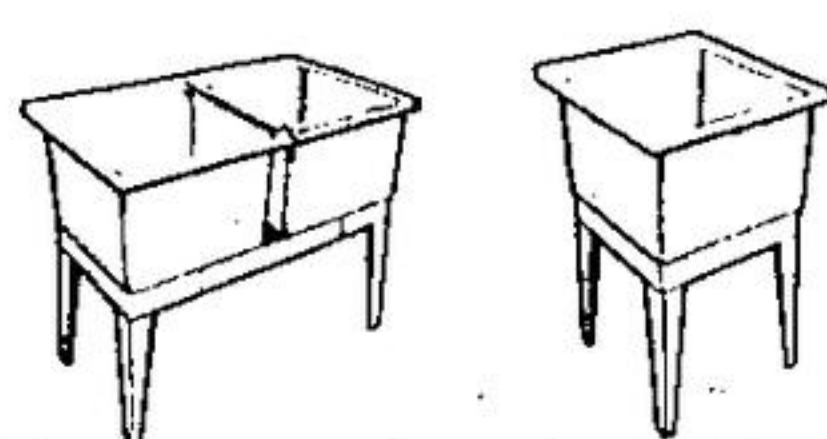

Laundry Tubs

COMPLETE WITH LEDGE!
Light but strong Polypropylene. Complete with metal legs.

Single 18.5 Gal. Model **19.97**
Reg. $24.19

Double 37-Gal. Model **37.97**
Reg. $44.89

Single Sink
Stainless Steel without ledge. Complete with Strainer. 18" x 20".
Reg. $31.39
26⁸⁸