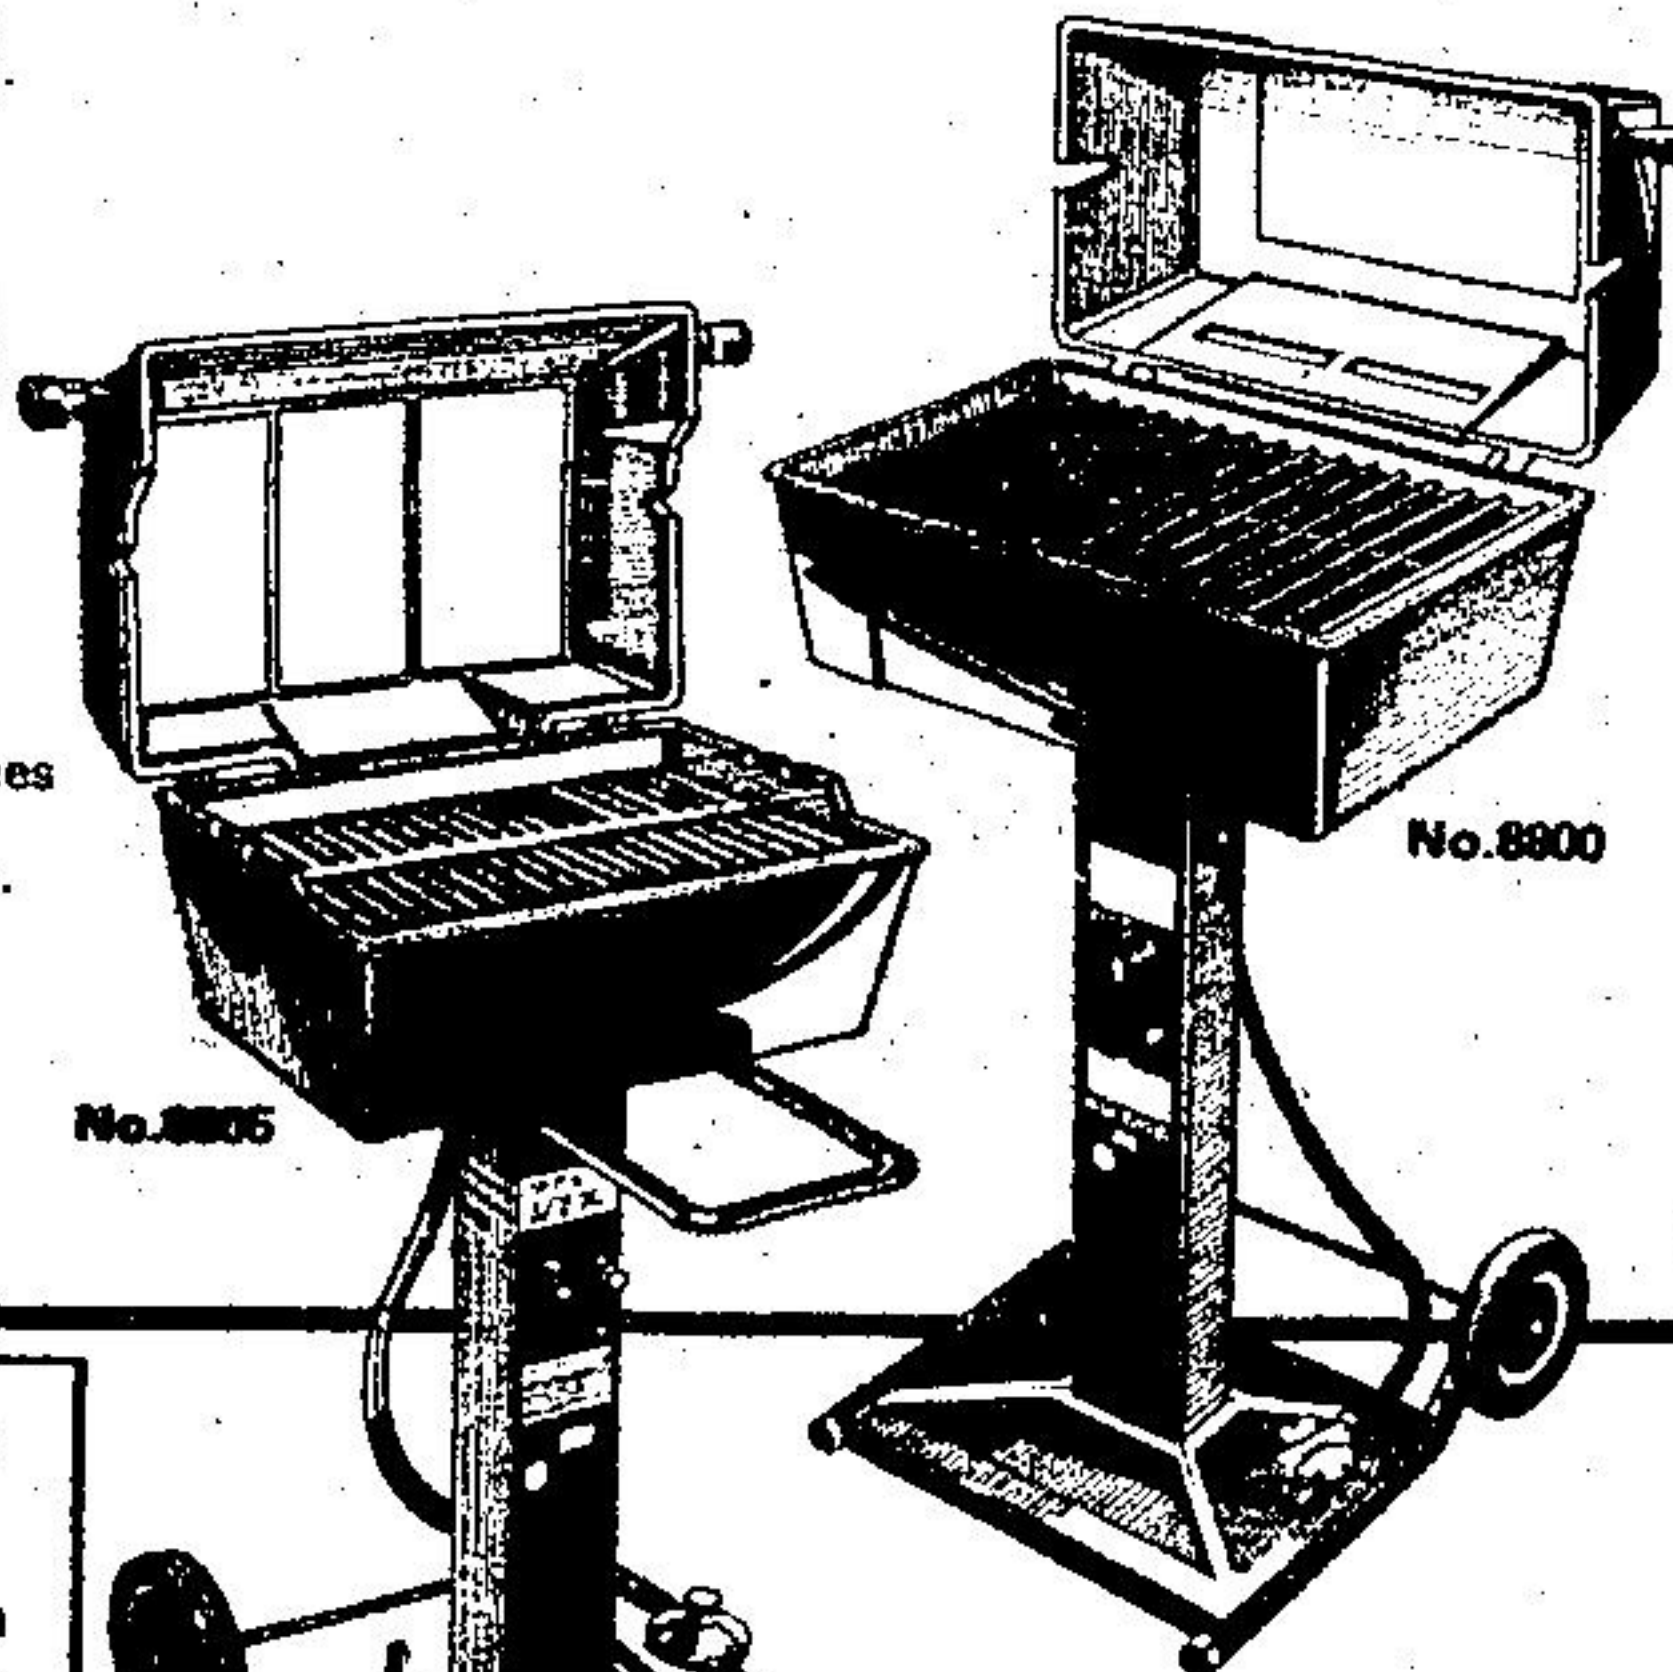

Propane Barbecue

This twin burner barbecue makes your backyard barbecues a treat! Has a large 408 sq. in. cooking area, and much more. No. 8805

169⁹⁹

8 Pc. Deluxe Patio Set

Attractive lawn set in Sunset Orange finish with sturdy 7 1/2' umbrella included.

219⁹⁵ Set

Super Deluxe 8 Pc. Patio Set

Same arrangement as above, but features Candell Blue finish 8 1/2' umbrella & braced chairs.

269⁹⁵ Reg. 299.95

Model 8518