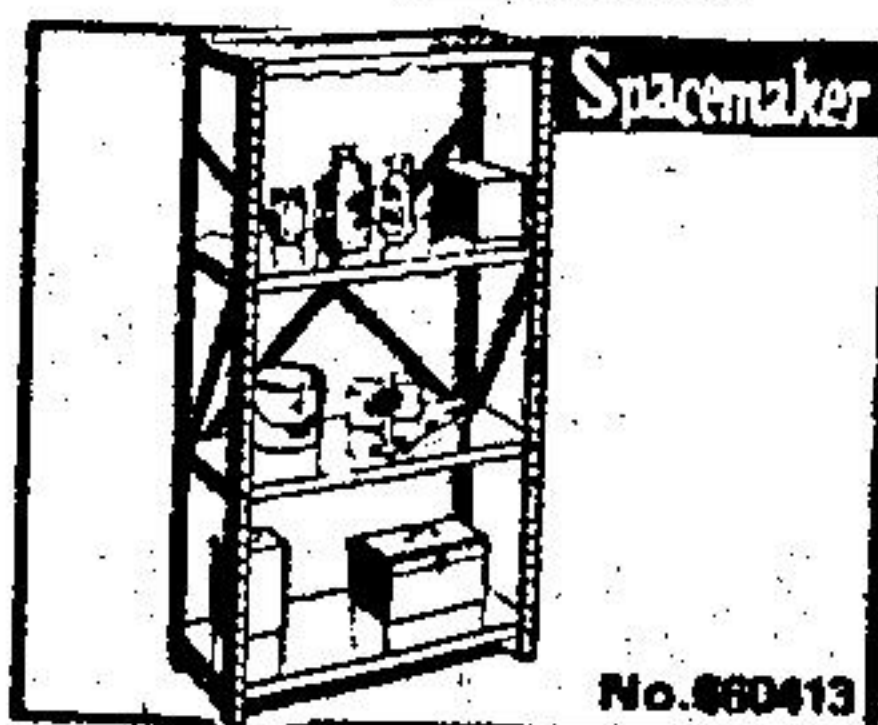

Semi-transparent
12⁹⁵ Gallon
Reg. 15.95

Power Roof Ventilator
An easy to install heavy gauge aluminum ventilator to release hot air from the attic. 350 CFM.

64⁹⁵

Wrought Iron railings
Wrought iron accent railings for stair landings, hallways, porches, etc. Black

4' **10⁹⁸** Ea.
6' **16⁴⁹** Ea.

Plastmo Eavestrough
Vinyl eavestrough wears well, won't rust or corrode. 10ft. length.

5⁵⁹ White

Spacemaker Steel Shelves

4 shelf utility unit for work-shop or garage. Gold Colour
13⁴⁹ Reg. 19.99