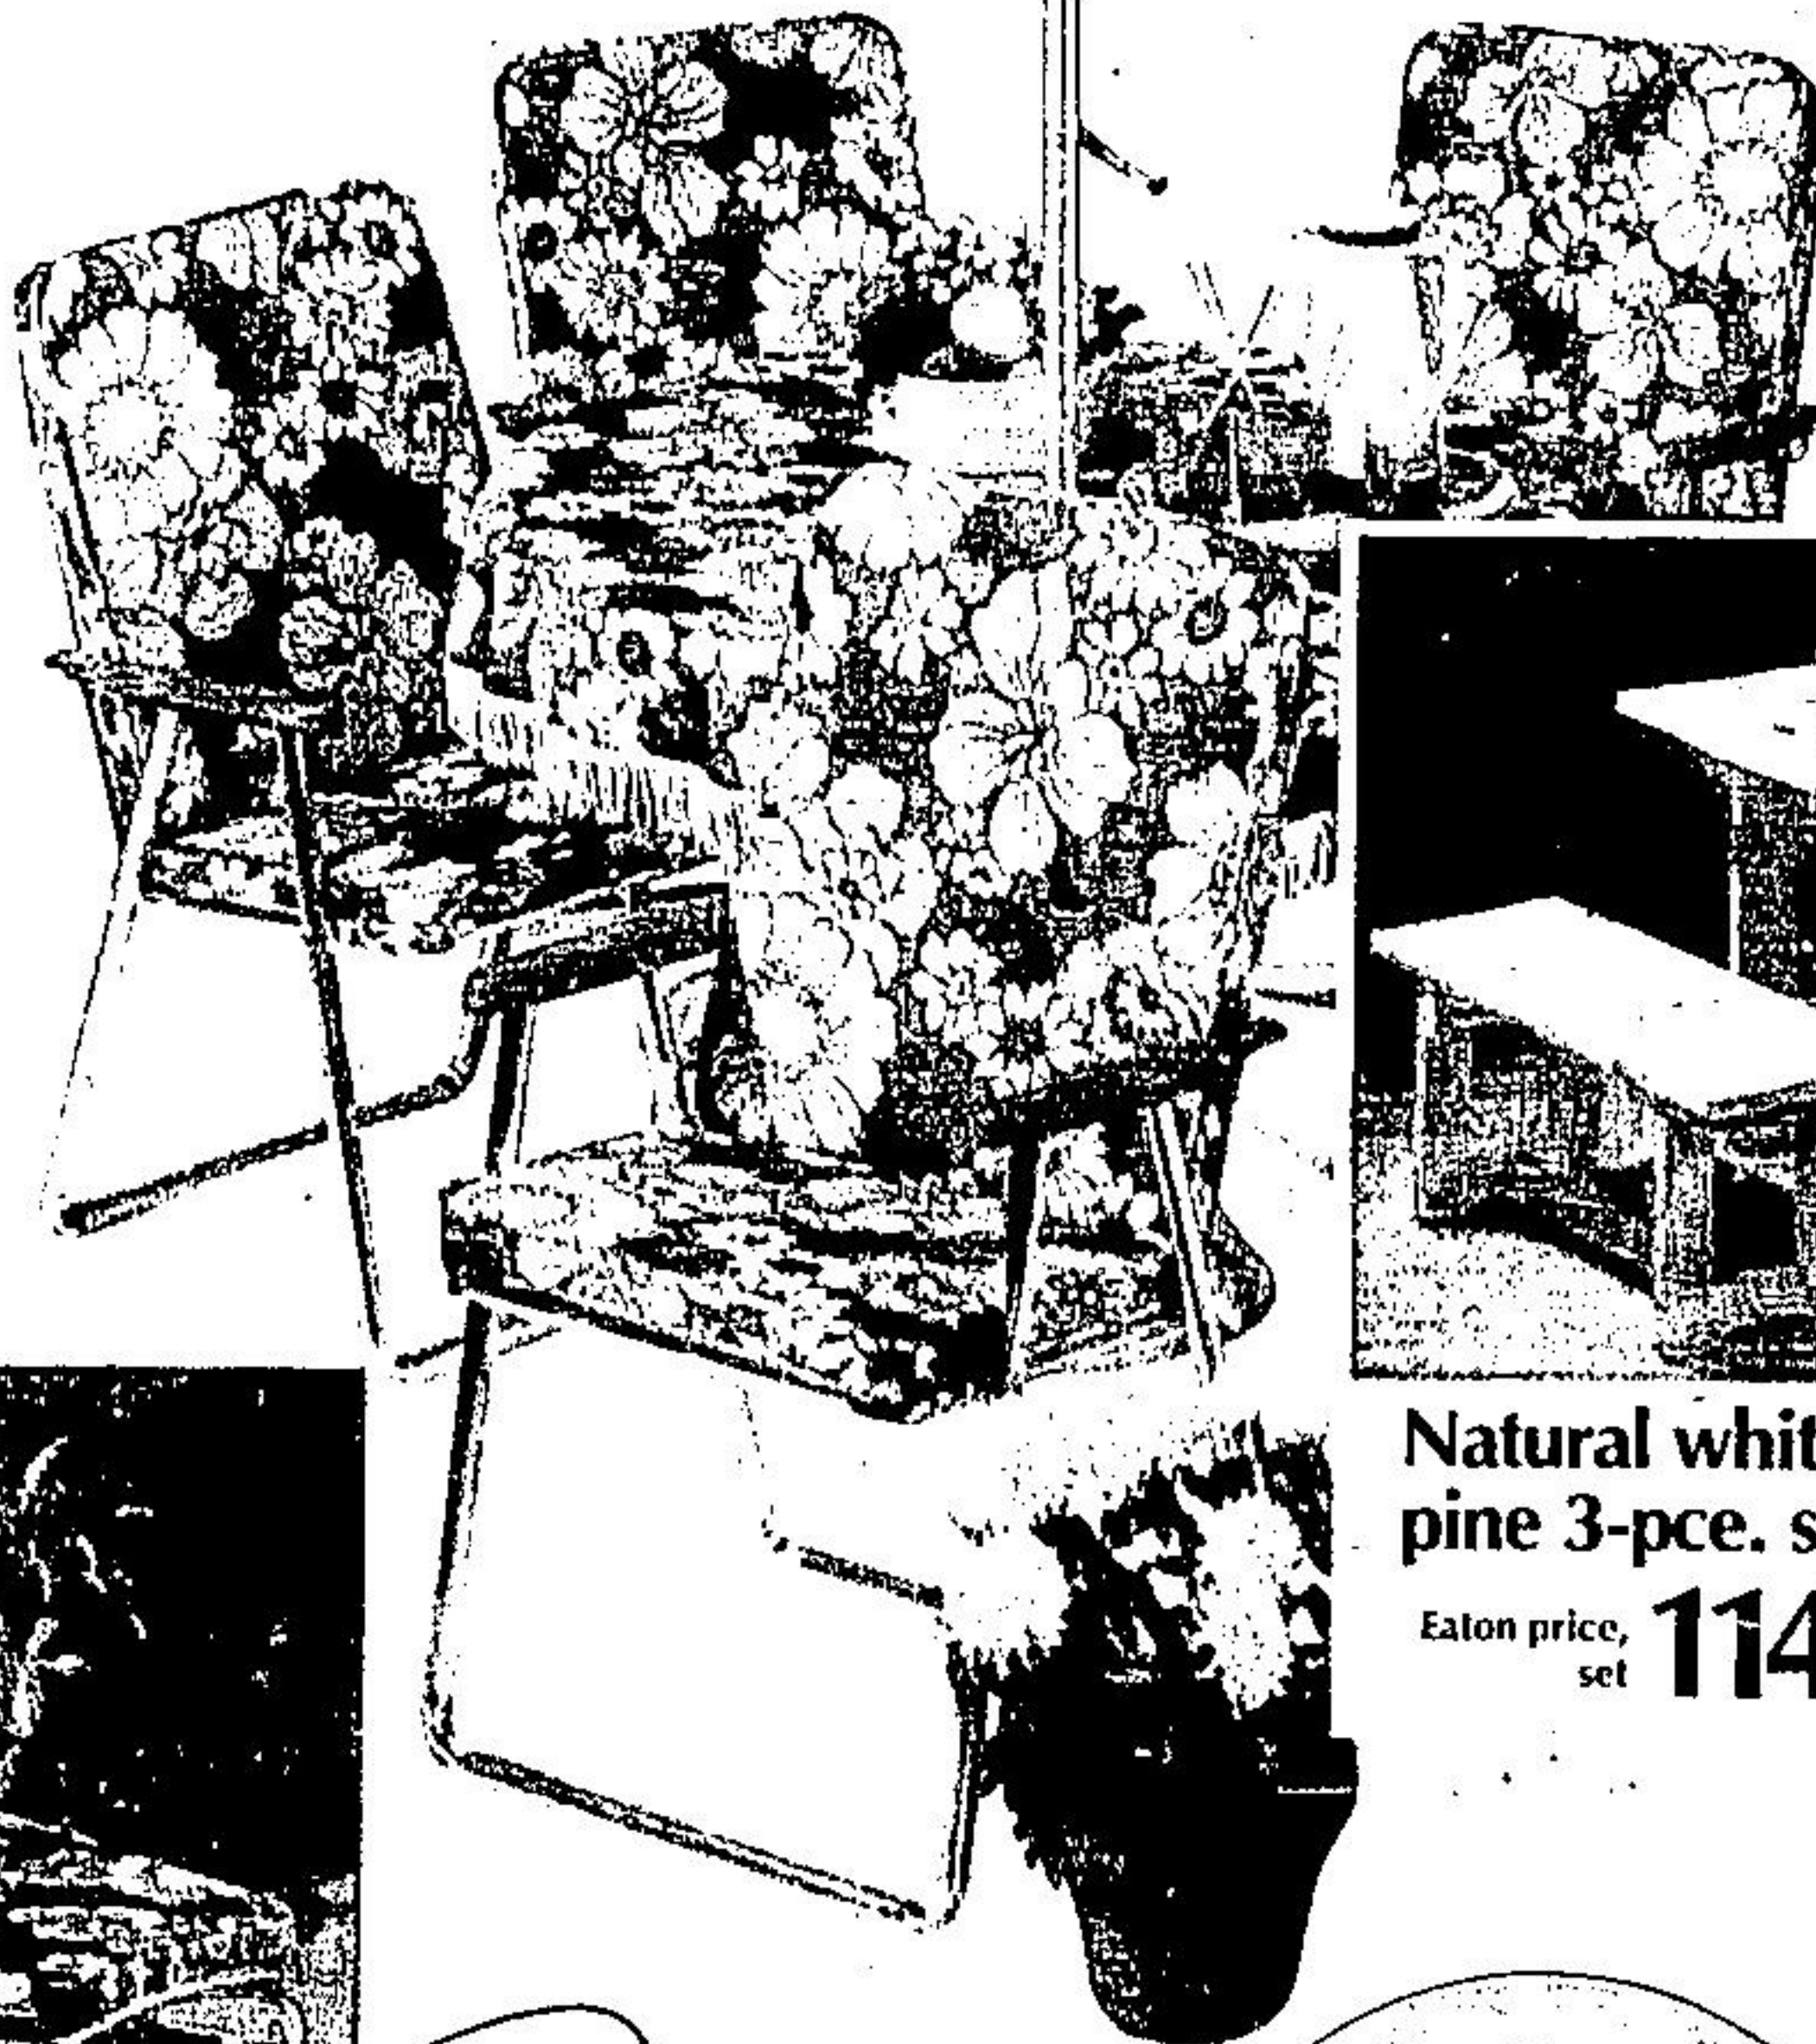

RELAX IN STYLISH COMFORT

"Candelle" flower pattern makes a bright 8-pce. set!

Eaton price, set

239⁰⁰

(36A) 386 — 7½' crank lift umbrella, 42" white enamel table, vinyl table cover, 4 padded vinyl chairs, terrace shell.

Also sold separately	Eaton price, each
(36A1) 386 — Umbrella	73.99
(36A2) 386 — Table	41.99
(36A3) 386 — Table cover	10.49
(36A4) 386 — Chair	24.99
(36A5) 386 — Terrace shell	12.57

(36B) 386 — Matching Candelle suncot has a 2" block foam mattress. Adjusts to 5 positions. Eaton price, each 37.99 (DEPT. 280)

Phone
861-5111

36A

Deluxe seating!
Brown and white vinyl tube-and-strap webbing on aluminum tube frames.
(36C) 386 — Hi-back chair. Eaton price, each 17.99
(36D) 386 — Chaise lounge. Eaton price, each 33.97

Natural white pine 3-pce. set
Eaton price, set **114⁹⁹**

(36E) 386 — Bold, contemporary style sturdily made of knotty planks. 40" square table has holes for umbrella (not included). Two 40" matching benches. (DEPT. 280)