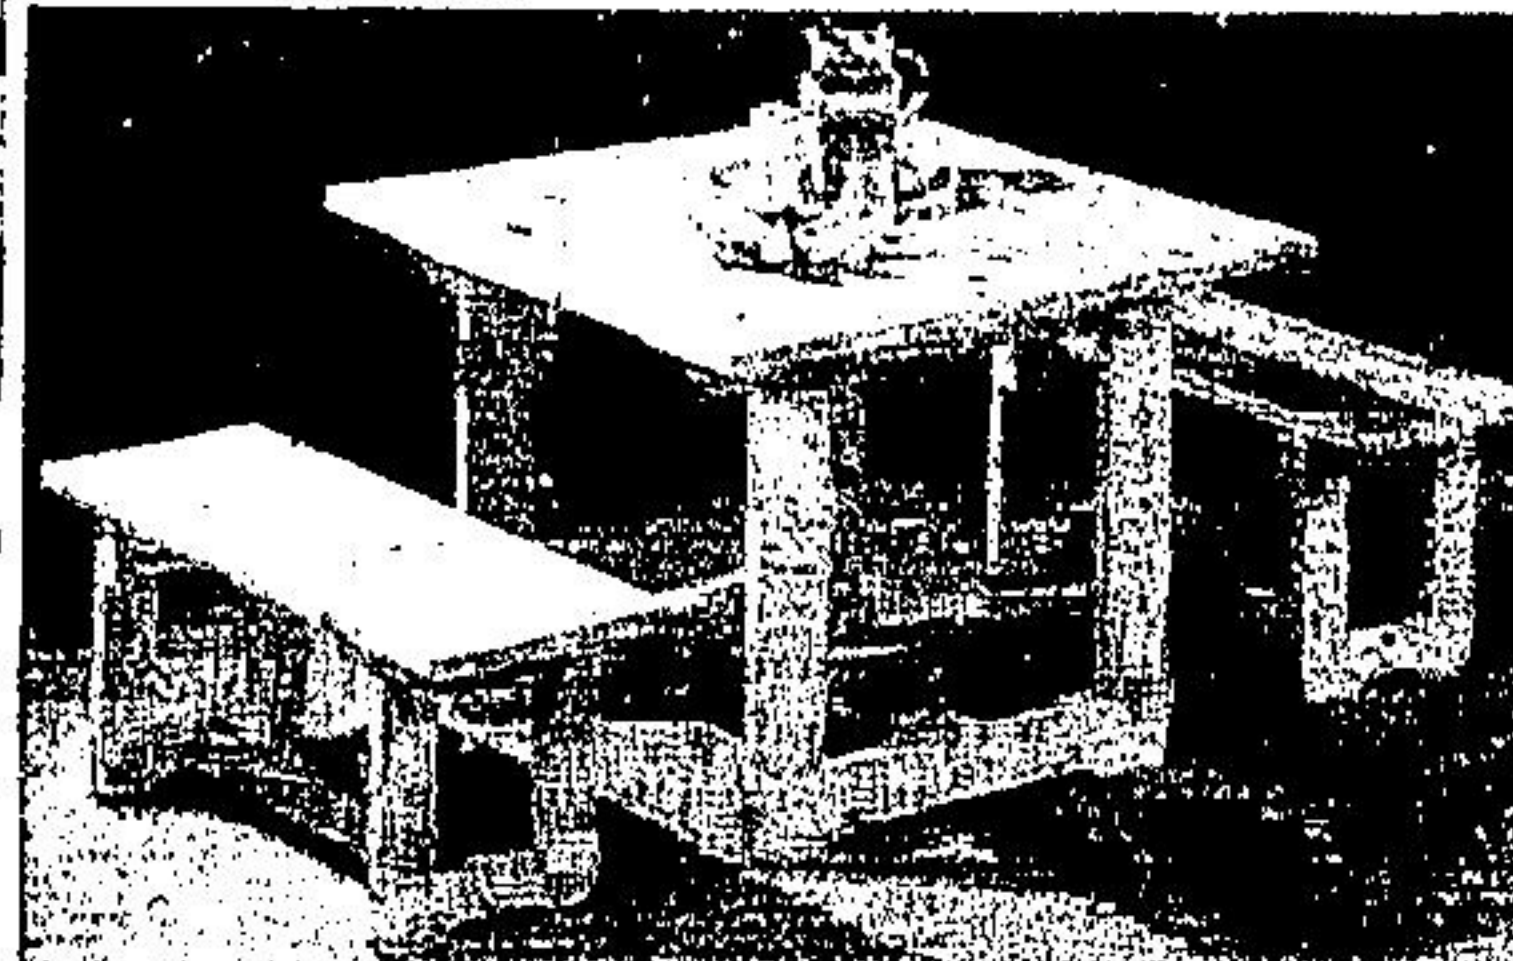

RELAX IN STYLISH COMFORT

"Candelle" flower pattern makes a bright 8-pce. set!

Eaton price, set

239⁰⁰

(36A) 386 — 7½' crank lift umbrella, 42" white enamel table, vinyl table cover, 4 padded vinyl chairs, terrace shell.

Also sold separately	Eaton price, each
(36A1) 386 — Umbrella	73.99
(36A2) 386 — Table	41.99
(36A3) 386 — Table cover	10.49
(36A4) 386 — Chair	24.99
(36A5) 386 — Terrace shell	12.57

(36B) 386 — Matching Candelle suncot has a 2" block foam mattress. Adjusts to 5 positions. Eaton price, each 37.99 (DEPT. 280)

Phone
861-5111

36A

Deluxe seating!
Brown and white vinyl tube-and-strap webbing on aluminum tube frames.
(36C) 386 — Hi-back chair. Eaton price, each 17.99
(36D) 386 — Chaise lounge. Eaton price, each 33.97

Natural white pine 3-pce. set
Eaton price, set **114⁹⁹**

(36E) 386 — Bold, contemporary style sturdily made of knotty planks. 40" square table has holes for umbrella (not included). Two 40" matching benches. (DEPT. 280)