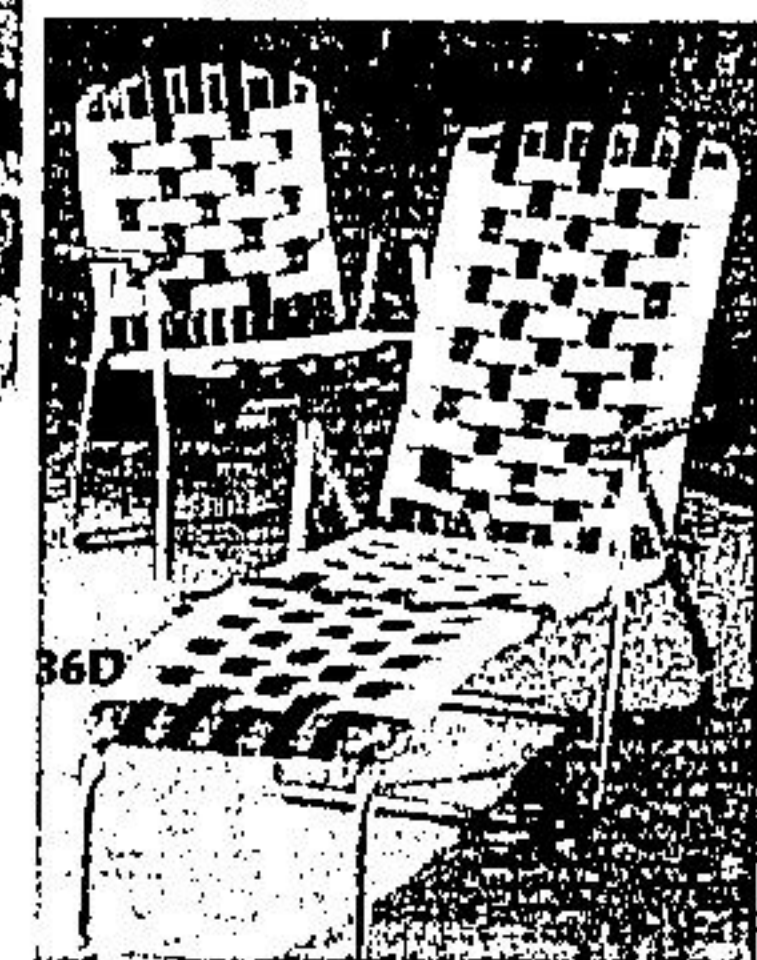

RELAX IN STYLISH COMFORT

"Candelle" flower pattern makes a bright 8-pce. set!

Eaton price, set

239⁰⁰

(36A) 386 — 7½' crank lift umbrella, 42" white enamel table, vinyl table cover, 4 padded vinyl chairs, terrace shell.

Also sold separately	Eaton price, each
(36A1) 386 — Umbrella	73.99
(36A2) 386 — Table	41.99
(36A3) 386 — Table cover	10.49
(36A4) 386 — Chair	24.99
(36A5) 386 — Terrace shell	12.57

(36B) 386 — Matching Candelle suncot has a 2" block foam mattress. Adjusts to 5 positions. Eaton price, each 37.99 (DEPT. 280)

Phone
861-5111

36A

Deluxe seating!
Brown and white vinyl tube-and-strap webbing on aluminum tube frames.
(36C) 386 — Hi-back chair. Eaton price, each 17.99
(36D) 386 — Chaise lounge. Eaton price, each 33.97

Natural white pine 3-pce. set
Eaton price, set **114⁹⁹**

(36E) 386 — Bold, contemporary style sturdily made of knotty planks. 40" square table has holes for umbrella (not included). Two 40" matching benches. (DEPT. 280)