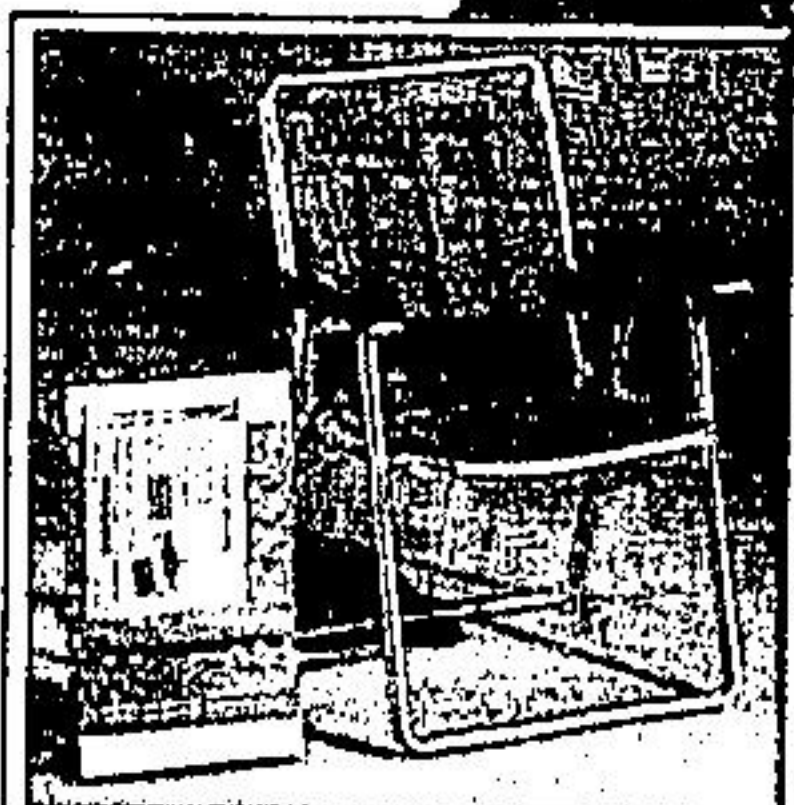

AND THE LIVING IS EASY!

Make the garden
your dining room
this Summer!

Eaton price, 6-pce. set

199⁹⁹

(35F) 386 — 'Summer Rose' pattern garden furniture makes every meal a pleasure! From breakfast right through to late night snacks. Set includes 7' umbrella with cranklift, terrace shell, white enamelled table (approx. 32" diam.) with its own cover. Four padded chairs for relaxing in comfort. Order now so you can enjoy your garden to the fullest this Summer while the livin' is easy!

(DEPT. 280)

Phone
861-5111

Fold-away table

(35A) 386 — Sturdy white plastic. Top diam. approx. 18". Eaton price, each 7.49

Stacking table

(35B) 386 — High-impact plastic. White or brown. Eaton price, each 5.99 (DEPT. 280)

Redwood chair

(35C) 386 — Aluminum frame. Eaton price, each 19.99
(35C1) 386 — Redwood replacement kit contains slats, hardware. Eaton price, each 4.99

Furniture pads

3" thick, tufted, comfy pads in gold-colour or green.
(35D) 386 — Chair. Eaton price, each 10.99
(35E) 386 — Chaise. Eaton price, each 17.99 (DEPT. 280)

Relax in style! Pine patio set

Eaton price, 3-pce. set

84⁰⁰

(35G) 386 — Stained with weatherguard coating. Round table, two chairs with seat pads. (DEPT. 280)

Webbed furniture, assorted colours

Vinyl webbing on aluminum frames is lightweight but sturdy. Folds for easy storage.