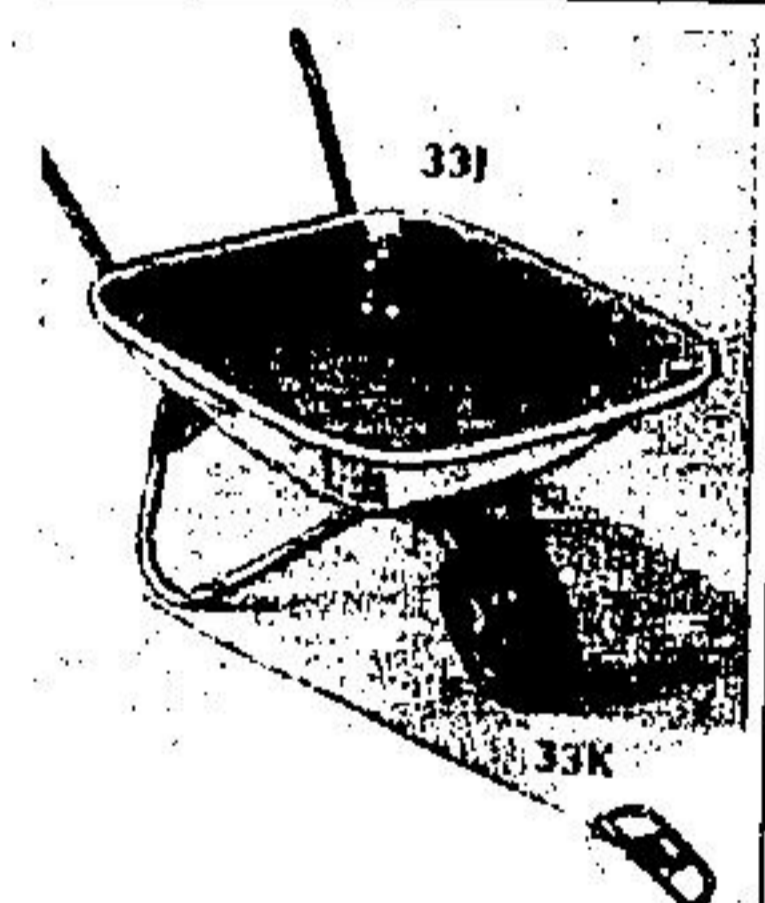

## Toro electric chain saw

Eaton price, each **49<sup>99</sup>**

(33E) 384 — 10" electric saw weighs only 6 lbs. Has rugged 8 amp. motor. A lightweight that does a great job. Think of it for Father's Day!

## To help you work around the garden

(33F) 385 — All-purpose hoe. Super cultivator. #FS643.

Eaton price, each **8<sup>99</sup>**

(33G) 385 — Level head rake. With 14 tapered teeth. #B-14.

Eaton price, each **10<sup>99</sup>**

(DEPT. 280)

(33H) 385 — Round-point shovel. With long handle. #GMLR2. Eaton price, each **7<sup>99</sup>**

(33I) 385 — Steel wheelbarrow. Holds 4 cu. ft. Eaton price, each **29<sup>99</sup>**

(33K) 384 — Grass catcher. Model #003 fits many mowers. Eaton price, each **17<sup>99</sup>**

## Soil saver

Eaton price, each **64<sup>99</sup>**

(33L) 385 — Converts kitchen and garden waste into compost. Thermal construction aids fast conversion. Two large access doors. Approx. 76 cm x 76 cm x 84 cm.