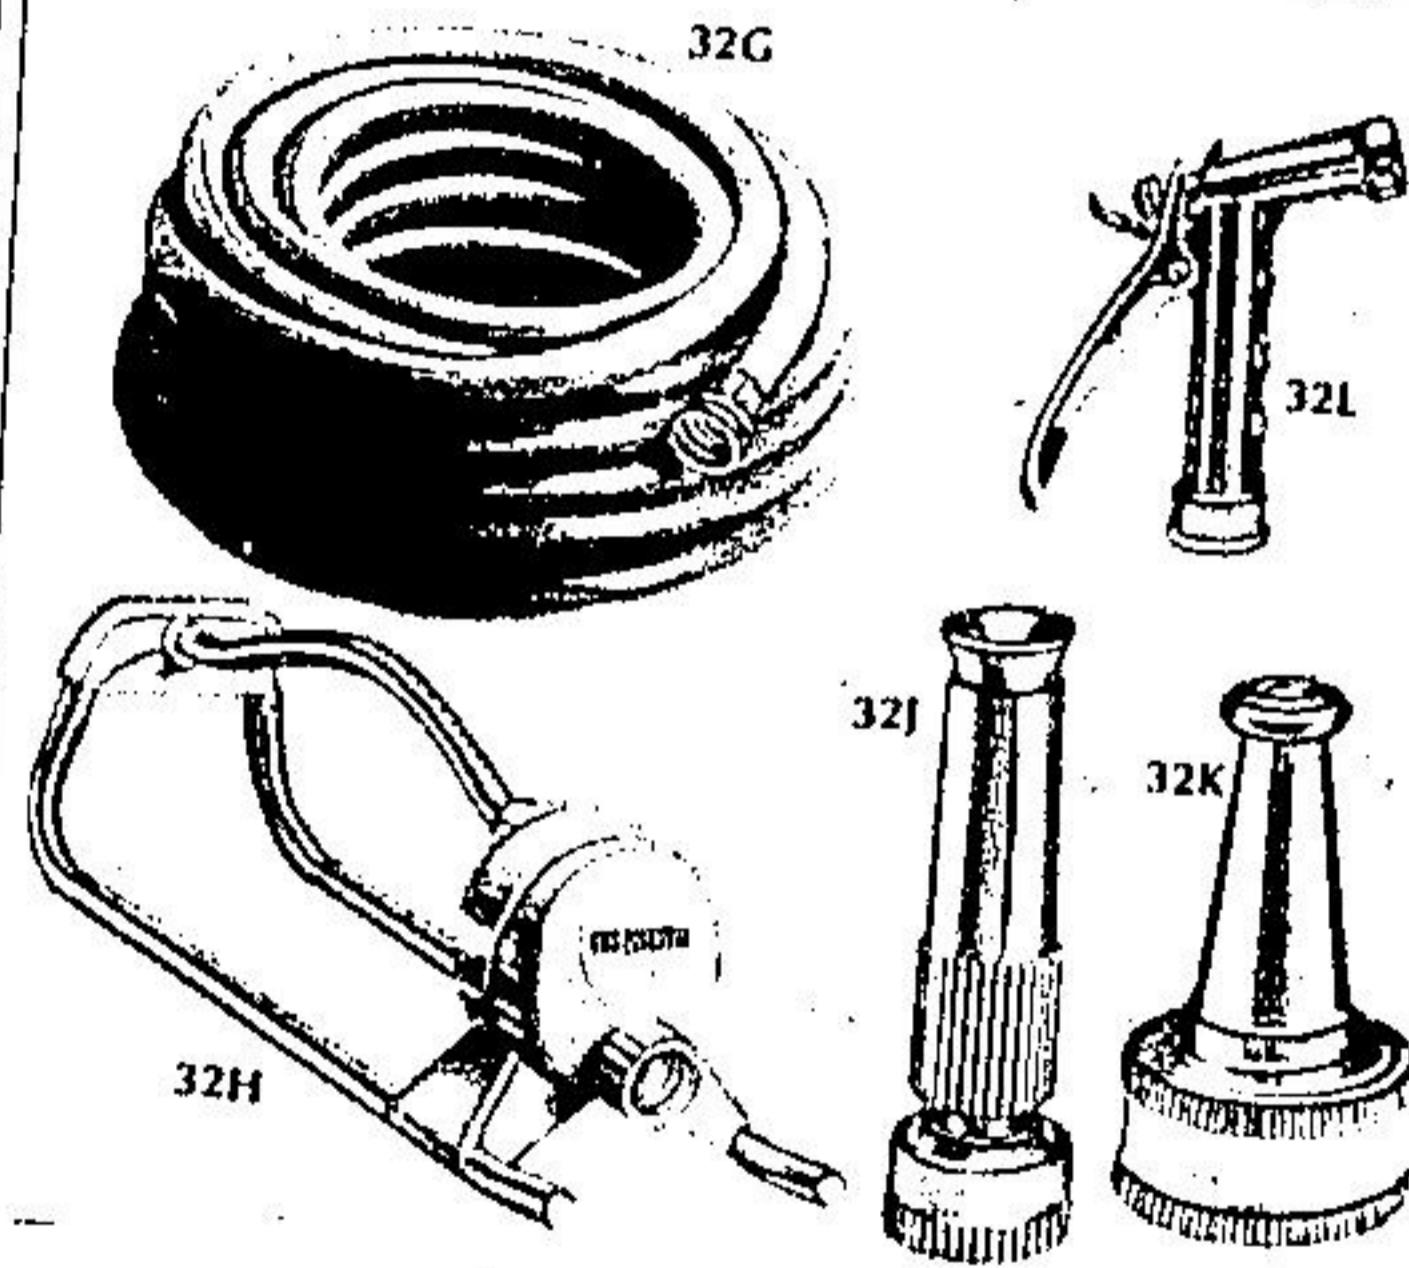

Garden hose and accessories

(32G) 385 — Rubber/vinyl hose. Brass couplings. Approx. 1/2" x 50' long. Eaton price, **6⁹⁹** each

(32H) 385 — Oscillating sprinkler covers 2,200 sq. ft. Eaton price, **6⁹⁹** each (DEPT. 280)