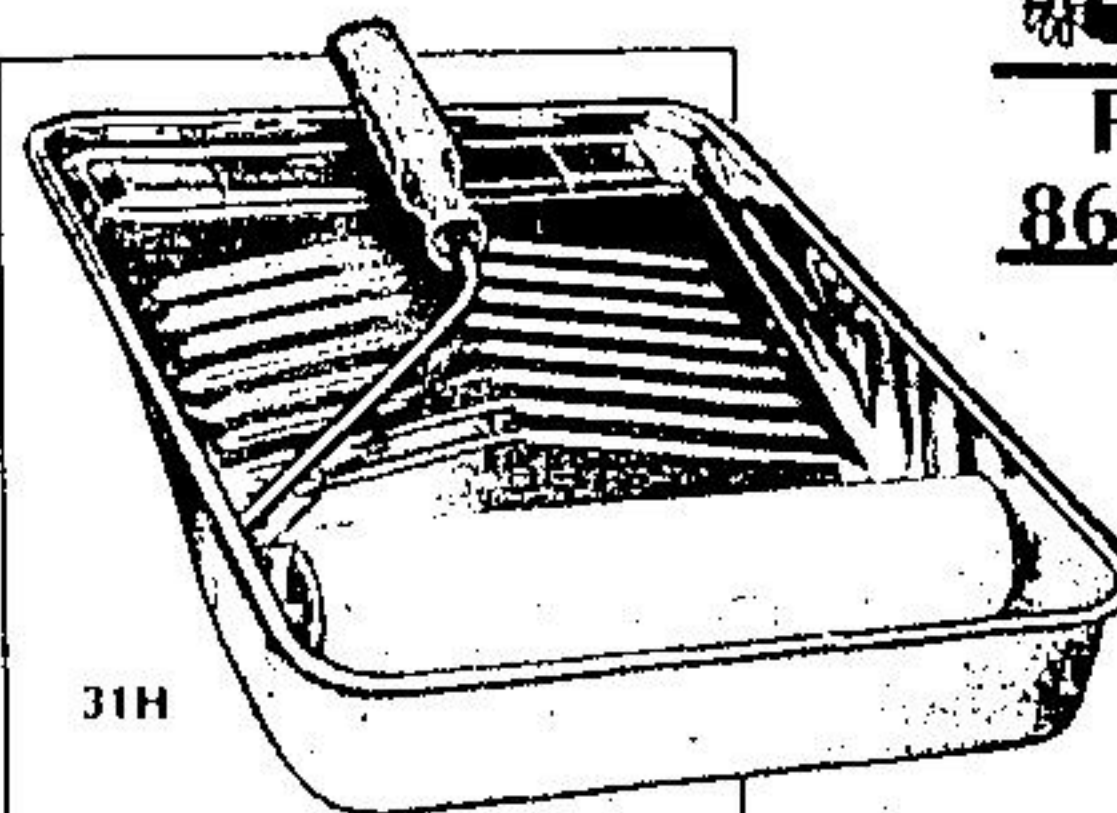

Paint-it-Yourself

Save 6⁰⁰ per gallon on Eaton Imperial exterior paints

(31A) 549 — Latex gloss.

Eaton reg. 21.99, Gal.* **15⁹⁹**

(31A1) 549 — Latex acrylic paint.

Eaton reg. 19.99, Gal.* **13⁹⁹**

(31B) 549 — Gelled alkyd paint for tough finish. White, wide range of custom tints.

Eaton reg. 22.99, Gal.* **16⁹⁹**

*May be underfilled for tinting. Same applies to all sizes. See label for net contents.

(DEPT. 274)

Phone **861-5111**

31C

Super texture Stippletone

(31C) 549 — Gives textured interior/exterior finish. For most surfaces. Covers cracks. White.

Eaton reg. 12.95, Gal. **9⁹⁹**
(DEPT. 274)

31D

Rust-inhibiting Tremclad paint

For clean or rusted metal. Choice of colours.

(31D) 549 — Quart. Eaton reg. 6.19, Each 5.49
(31D1) 549 — ½ Pint. Eaton reg. 2.19, Each 1.89
(31D2) 549 — 13-oz. Eaton reg. 2.89, Each 2.59

Paint brushes

Choose bristle or nylon.
(31E) 552 — 75 mm. Eaton reg. 3.99, Each 3.19
(31F) 552 — 50 mm. Eaton reg. 2.39, Each 1.89
(31G) 552 — 30 mm. Eaton reg. 1.49, Each 1.19
(DEPT. 274)

31H

Paint roller kit

Makes painting easy! Kit has tray, handle and roller sleeve.
(31H) 552 — 7½". Eaton reg. 5.29, Each 4.19
(31H1) 552 — 9½". Eaton reg. 6.49, Each 5.19
(DEPT. 274)

Remember Father's Day — June 15th!

EATON'S SUMMER ALIVE

Sale