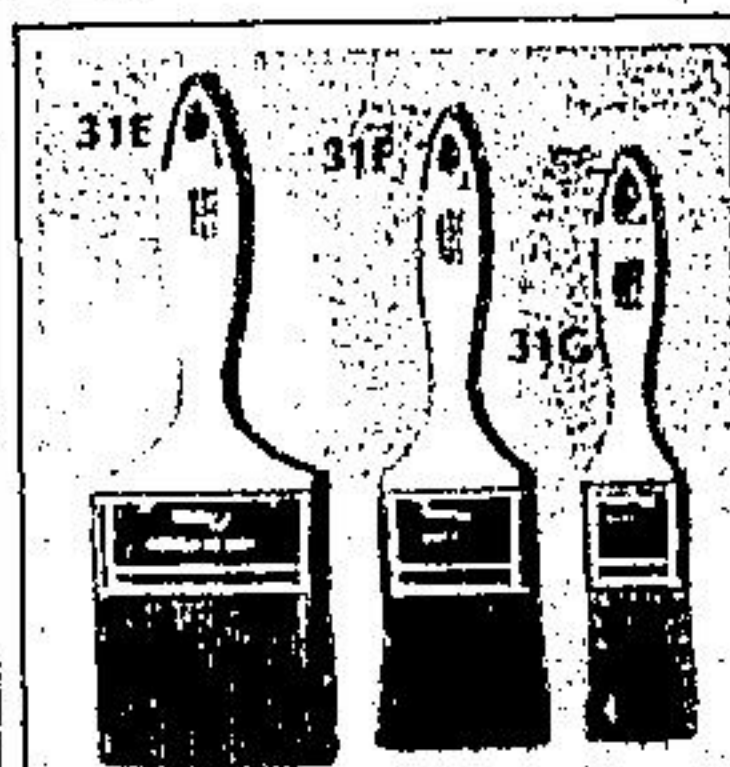

Eaton reg. 12.95, Gal. **9⁹⁹**
(DEPT. 274)

31D

Rust-inhibiting Tremclad paint

For clean or rusted metal. Choice of colours.

(31D) 549 — Quart. Eaton reg. 6.19, Each 5.49
(31D1) 549 — ½ Pint. Eaton reg. 2.19, Each 1.89
(31D2) 549 — 13-oz. Eaton reg. 2.89, Each 2.59

Paint brushes

Choose bristle or nylon.
(31E) 552 — 75 mm. Eaton reg. 3.99, Each 3.19
(31F) 552 — 50 mm. Eaton reg. 2.39, Each 1.89
(31G) 552 — 30 mm. Eaton reg. 1.49, Each 1.19
(DEPT. 274)

31H

Paint roller kit

Makes painting easy! Kit has tray, handle and roller sleeve.
(31H) 552 — 7½". Eaton reg. 5.29, Each 4.19
(31H1) 552 — 9½". Eaton reg. 6.49, Each 5.19
(DEPT. 274)

Remember Father's Day — June 15th!

EATON'S SUMMER ALIVE