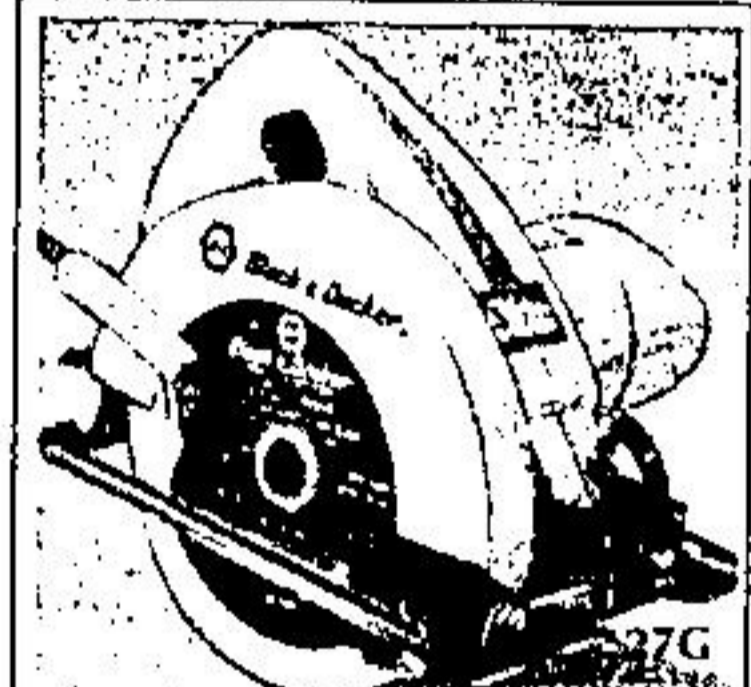

## 10 PAGES OF BUYS! BRIGHT IDEAS FOR FIXING UP!

27A  
**Rockwell 9" motorized saw**  
Eaton reg. 249.99,  
Each 224.99  
(27A) 382 — 1/4 H.P., 12.6 amp. motor; rip fence; 22 x 32" table; mitre gauge; 9" blade/guard; extensions and more! Model 34-580C.

27B  
**B & D router kit**  
Eaton price, 53.99  
each  
(27B) 382 — Black & Decker kit incl: router (5.0 amp., 10,000 rpm motor), 3 bits, guides, 2 wrenches, manual. Model 7605-04. (DEPT. 253)

27C  
**Black & Decker 'Dustbuster'**  
Eaton price, 29.69  
each  
(27C) 382 — Black & Decker rechargeable cordless vacuum. Charger/6' cord; wall-mount storage unit. Model 9330-04. (DEPT. 253)

27D  
**4 gal. wet/dry shop-vac**  
Eaton reg. 74.99, 62.99  
Each  
(27D) 382 — Gobbles and slurps up messes indoors or out! Easy-roll 4-wheel dolly. 14 accessories. Model 640-74. (DEPT. 253)

27E  
**B & D dual action sander**  
Eaton price, 26.99  
each  
(27E) 382 — Black & Decker orbital/in-line sander. 4,200 rpm; 4,000 spm. Paper size 3 3/8 x 9" Model 7436-04.

27F  
**B & D drill**  
Eaton price, 33.29  
each  
(27F) 382 — Black & Decker 3/8" vari-speed, 0-1,200 rpm, 3.0 amp. motor. Lockable trigger. Model 7190-04. (DEPT. 253)

27G  
**Black and Decker 5 1/2" circular saw**  
Eaton price, 25.99  
each  
(27G) 382 — Adjustable tilting shoe and cutting depth (90°, 1 1/4; 45°, 1 1/8"). 5.0 amp., 4,000 rpm motor. Model 7300-04. (DEPT. 253)