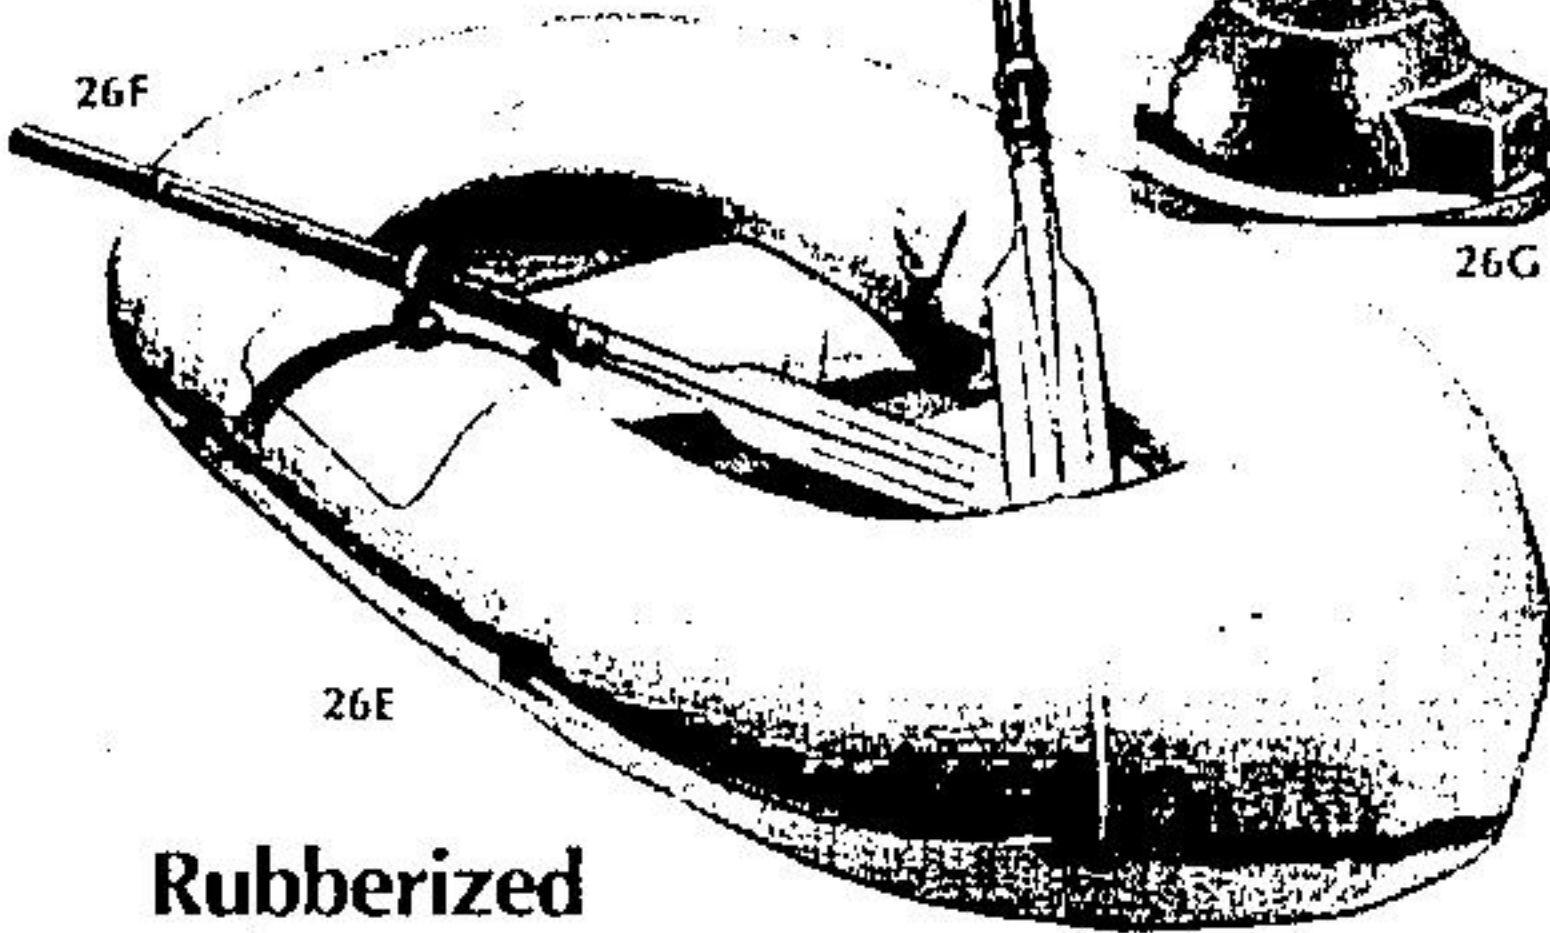

Not available at the Warehouse Store, Rockwood, Rexdale, Dufferin, Yonge-Eglinton, Victoria Park, Gerrard Square, Pickering-Sheridan.

(DEPT. 261)

'Traveller' bag

Eaton reg. 27.99, **21⁹⁹** Each

(26B) 431 — Save 6.00. Adult sleeping bag. Nylon cover, cotton flannel lining, 2-lbs. polyester fill. Approx. 34 x 72".

26F

26E

Rubberized nylon 2-person boat

(26E) 431 — Swivel oarlocks. Inflated outside size approx. 45 x 82".

Eaton price, each **58⁹⁹**

(26F) 431 — Plastic oars. Eaton price, pair 5.99 (DEPT. 261)

'Beehive' pump

D.O.T. approved water safety vests

Nylon covered. Foam filled. Zippered fronts.

Eaton price, each (26J1) 437 — Fits youth 60-90 lbs. Model #130. **15⁹⁹** (26J2) 437 — Fits child 30-60 lbs. Model #120. **15⁹⁹**