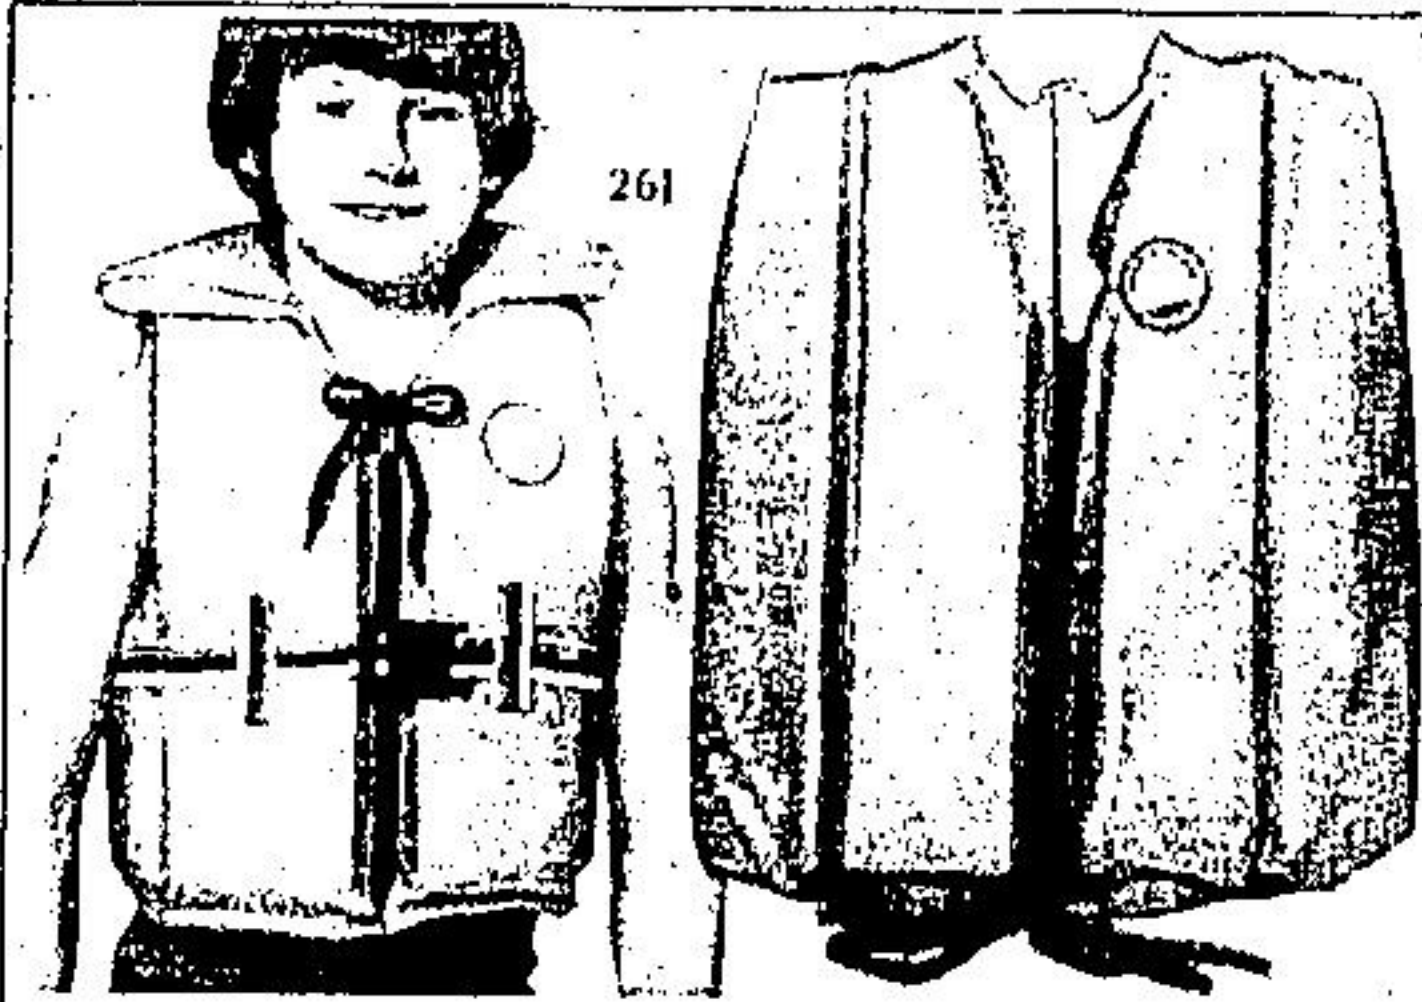

Eaton reg. 3.49, **2⁷⁹** Each

(26G) 431 — 20% off. Makes short work of blowing up rafts, air mattresses etc. Rubber foot type. Blue.

26A

26D

Coleman cooler/jug set

Eaton reg. 24.99, **20⁹⁹** 2-pce. set

(26H) 431 — 4.00 off! Both with polyethylene outer casing, urethane insulation. 1-pce. lining. Orange.

D.O.T. approved water safety vests

Nylon covered. Foam filled. Zippered fronts.

Eaton price, each (26J1) 437 — Fits youth 60-90 lbs. Model #130. **15⁹⁹** (26J2) 437 — Fits child 30-60 lbs. Model #120. **15⁹⁹**