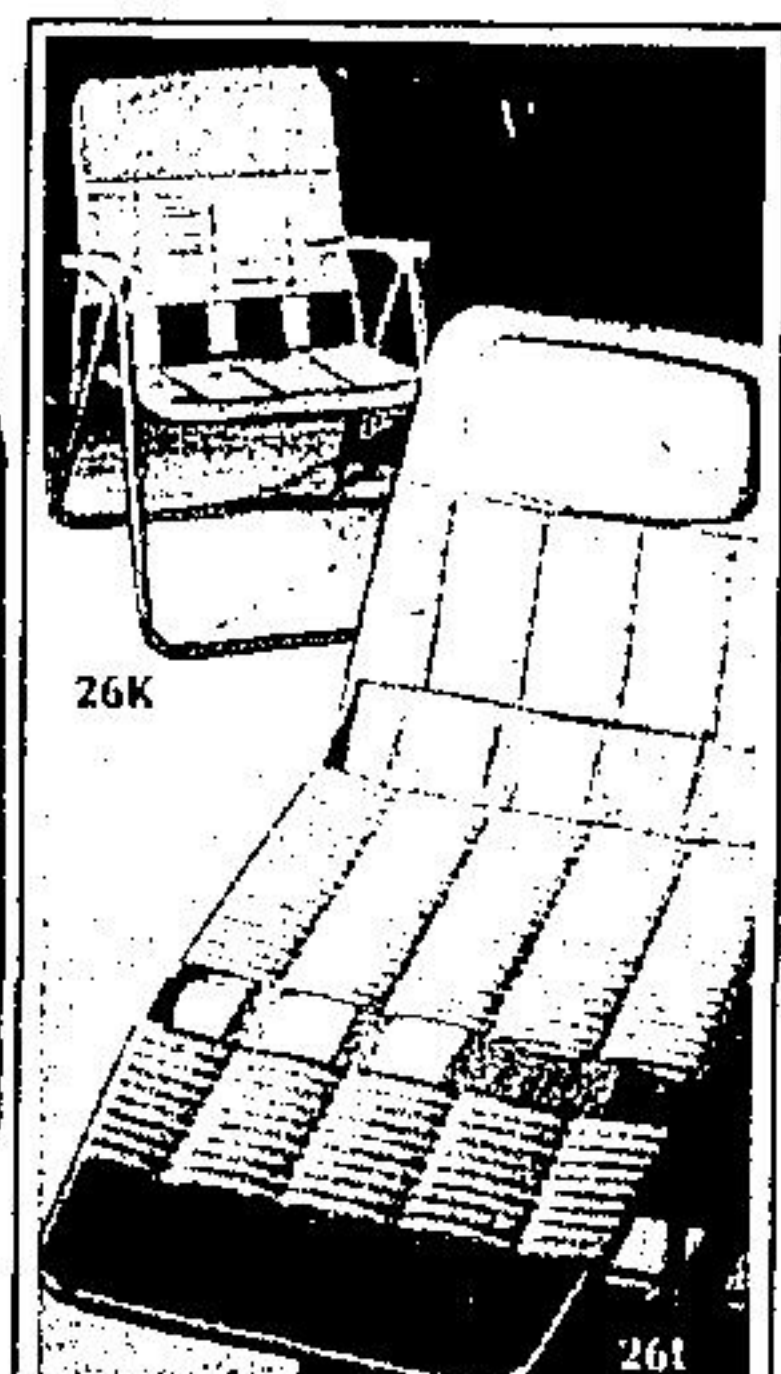

26F

26E

Rubberized nylon 2-person boat

(26E) 431 — Swivel oarlocks. Inflated outside size approx. 45 x 82".

Eaton price, each **58⁹⁹**

(26F) 431 — Plastic oars. Eaton price, pair 5.99 (DEPT. 261)

'Beehive' pump

Eaton reg. 3.49, **2⁷⁹** Each

(26G) 431 — 20% off. Makes short work of blowing up rafts, air mattresses etc. Rubber foot type. Blue.

26A

26D

Coleman cooler/jug set

Eaton reg. 24.99, **20⁹⁹** 2-pce. set

(26H) 431 — 4.00 off! Both with polyethylene outer casing, urethane insulation. 1-pce. lining. Orange.

D.O.T. approved water safety vests

Nylon covered. Foam filled. Zippered fronts.

Eaton price, each (26J1) 437 — Fits youth 60-90 lbs. Model #130. **15⁹⁹** (26J2) 437 — Fits child 30-60 lbs. Model #120. **15⁹⁹**

Eaton price, each (26J1) 437 — Fits youth 60-90 lbs. Model #130. **15⁹⁹** (26J2) 437 — Fits adults 90 lbs. and up. Model #246. **15⁹⁹**

26K

26L

'Greenberg' folding chairs

Steel-framed chairs have vinyl covers, in soft pastels.