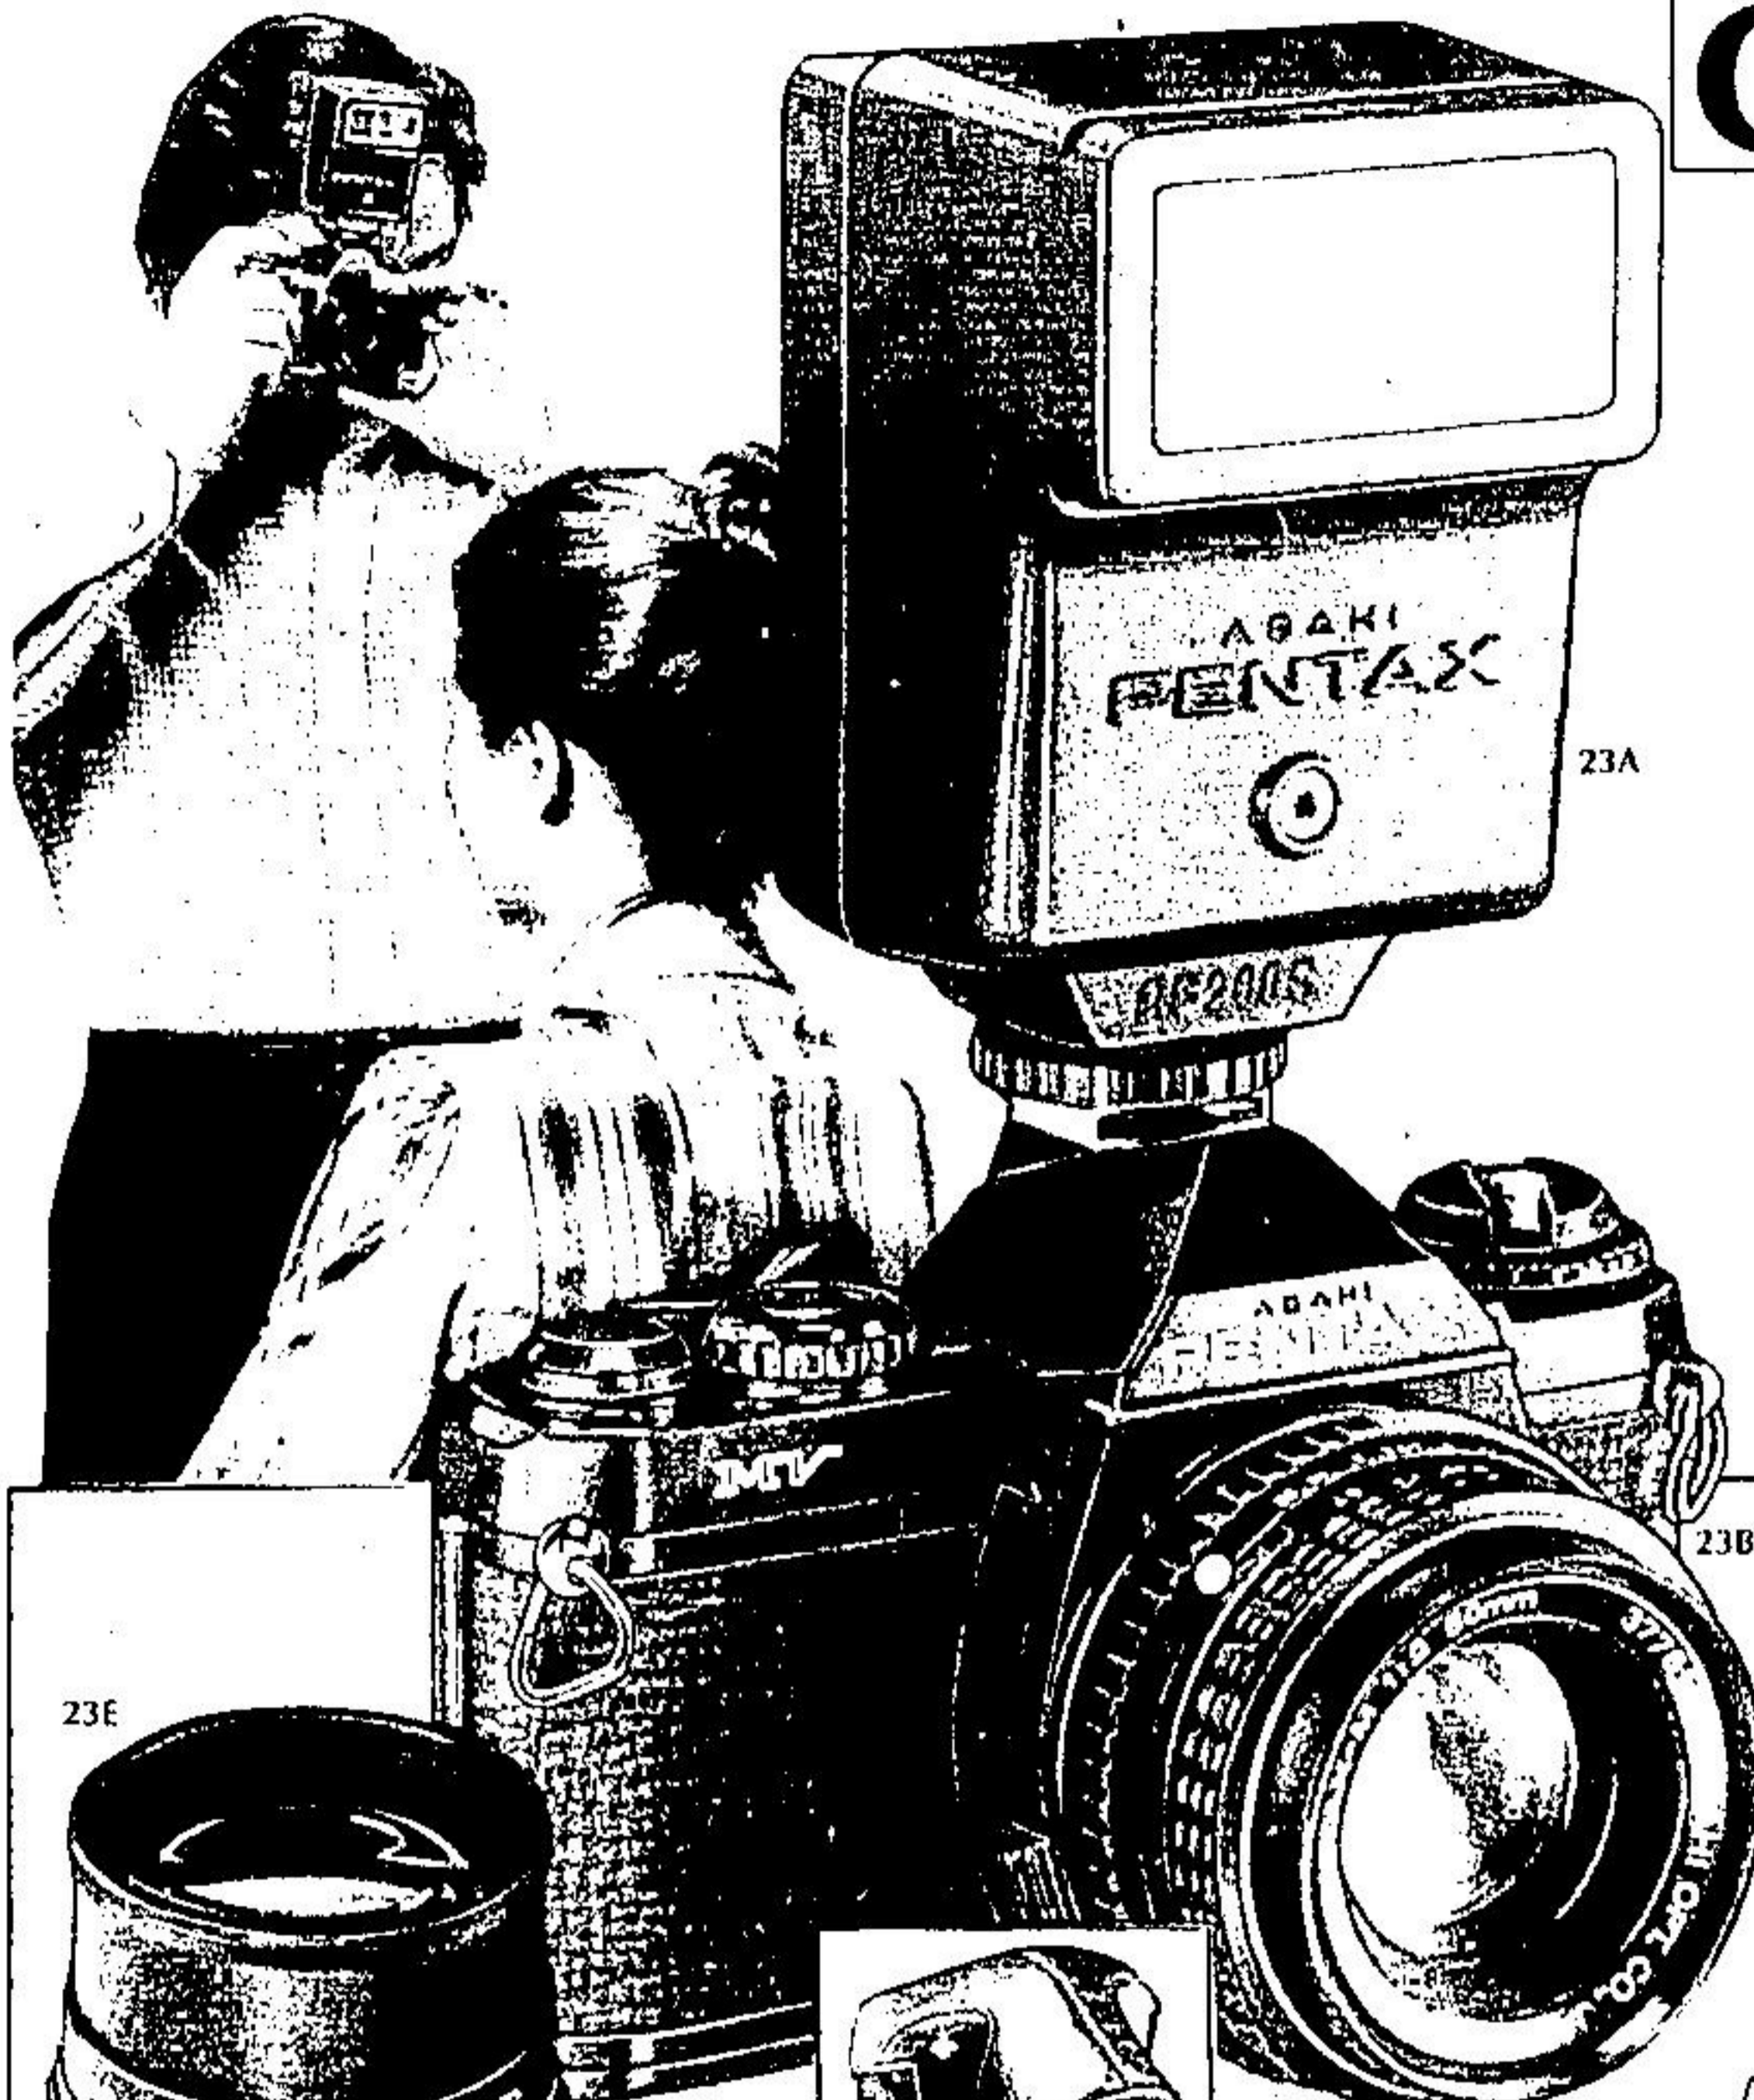

## Pentax AF200S automatic flash unit

(23A) 110 — Take great flash pictures without touching the MV's controls! Just switch unit on. It automatically synchronizes at 1/100 sec. with MV in auto mode. Offers 21 settings, auto range from 2' to 23' with the MF. Uses 4 "AA" batteries (not incl.)  
Eaton price, each