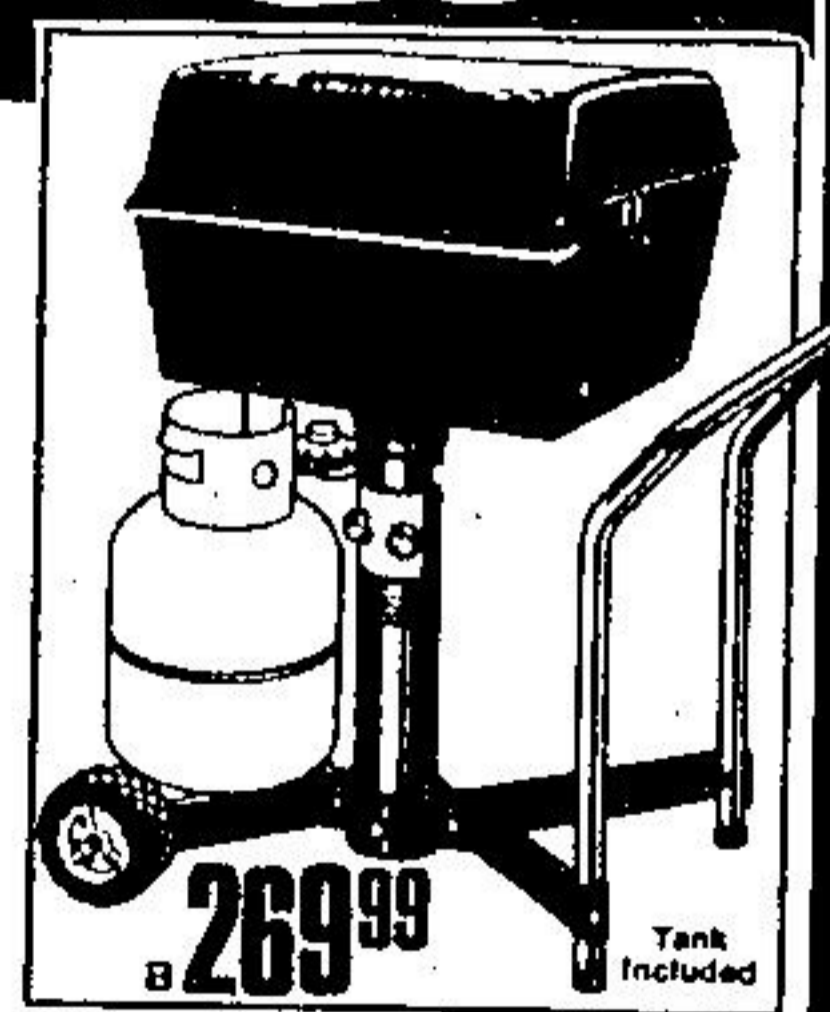

269⁹⁹
Tank included

PRO HARDWARE
SHOPPERS WORLD BRAMPTON
459-1266