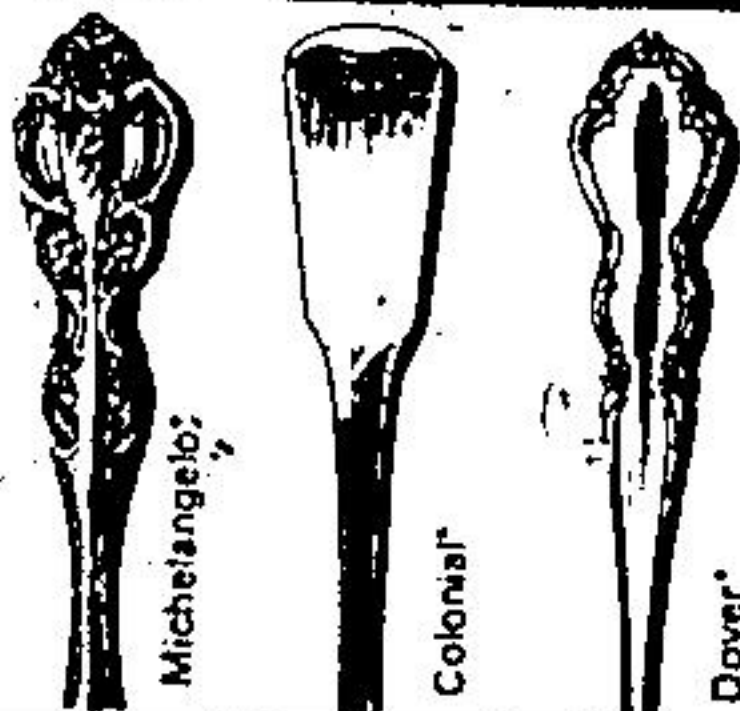

ONEIDA DELUXE STAINLESS

Oneida Deluxe Stainless patterns from left: Homestead (with Place handle knives), Homestead (with Pistol handle knives), Cherie, Chateau, Capistrano, Mozart.

5 pc.
PLACE SETTING
 REGULAR \$19.50
\$10⁹⁹
 save \$8.51

COMMUNITY' STAINLESS by ONEIDA

Community Stainless Patterns from left: Satinque, Cherbourg, Louisiana, Veneta, Paul Revere, Frostfire.

5 pc.
PLACE SETTING
 REGULAR \$24.50
\$14⁹⁹
 save \$9.51

ONEIDA HEIRLOOM' STAINLESS