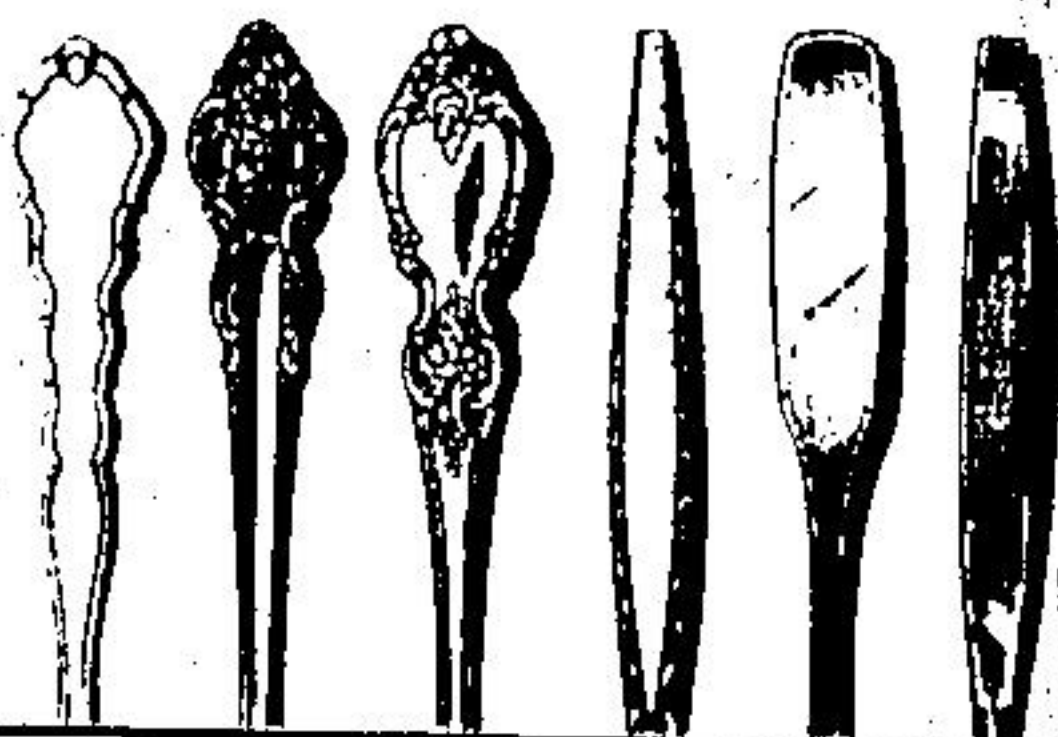

5 pc.
PLACE SETTING
REGULAR $24.50
$14⁹⁹
save $9.51