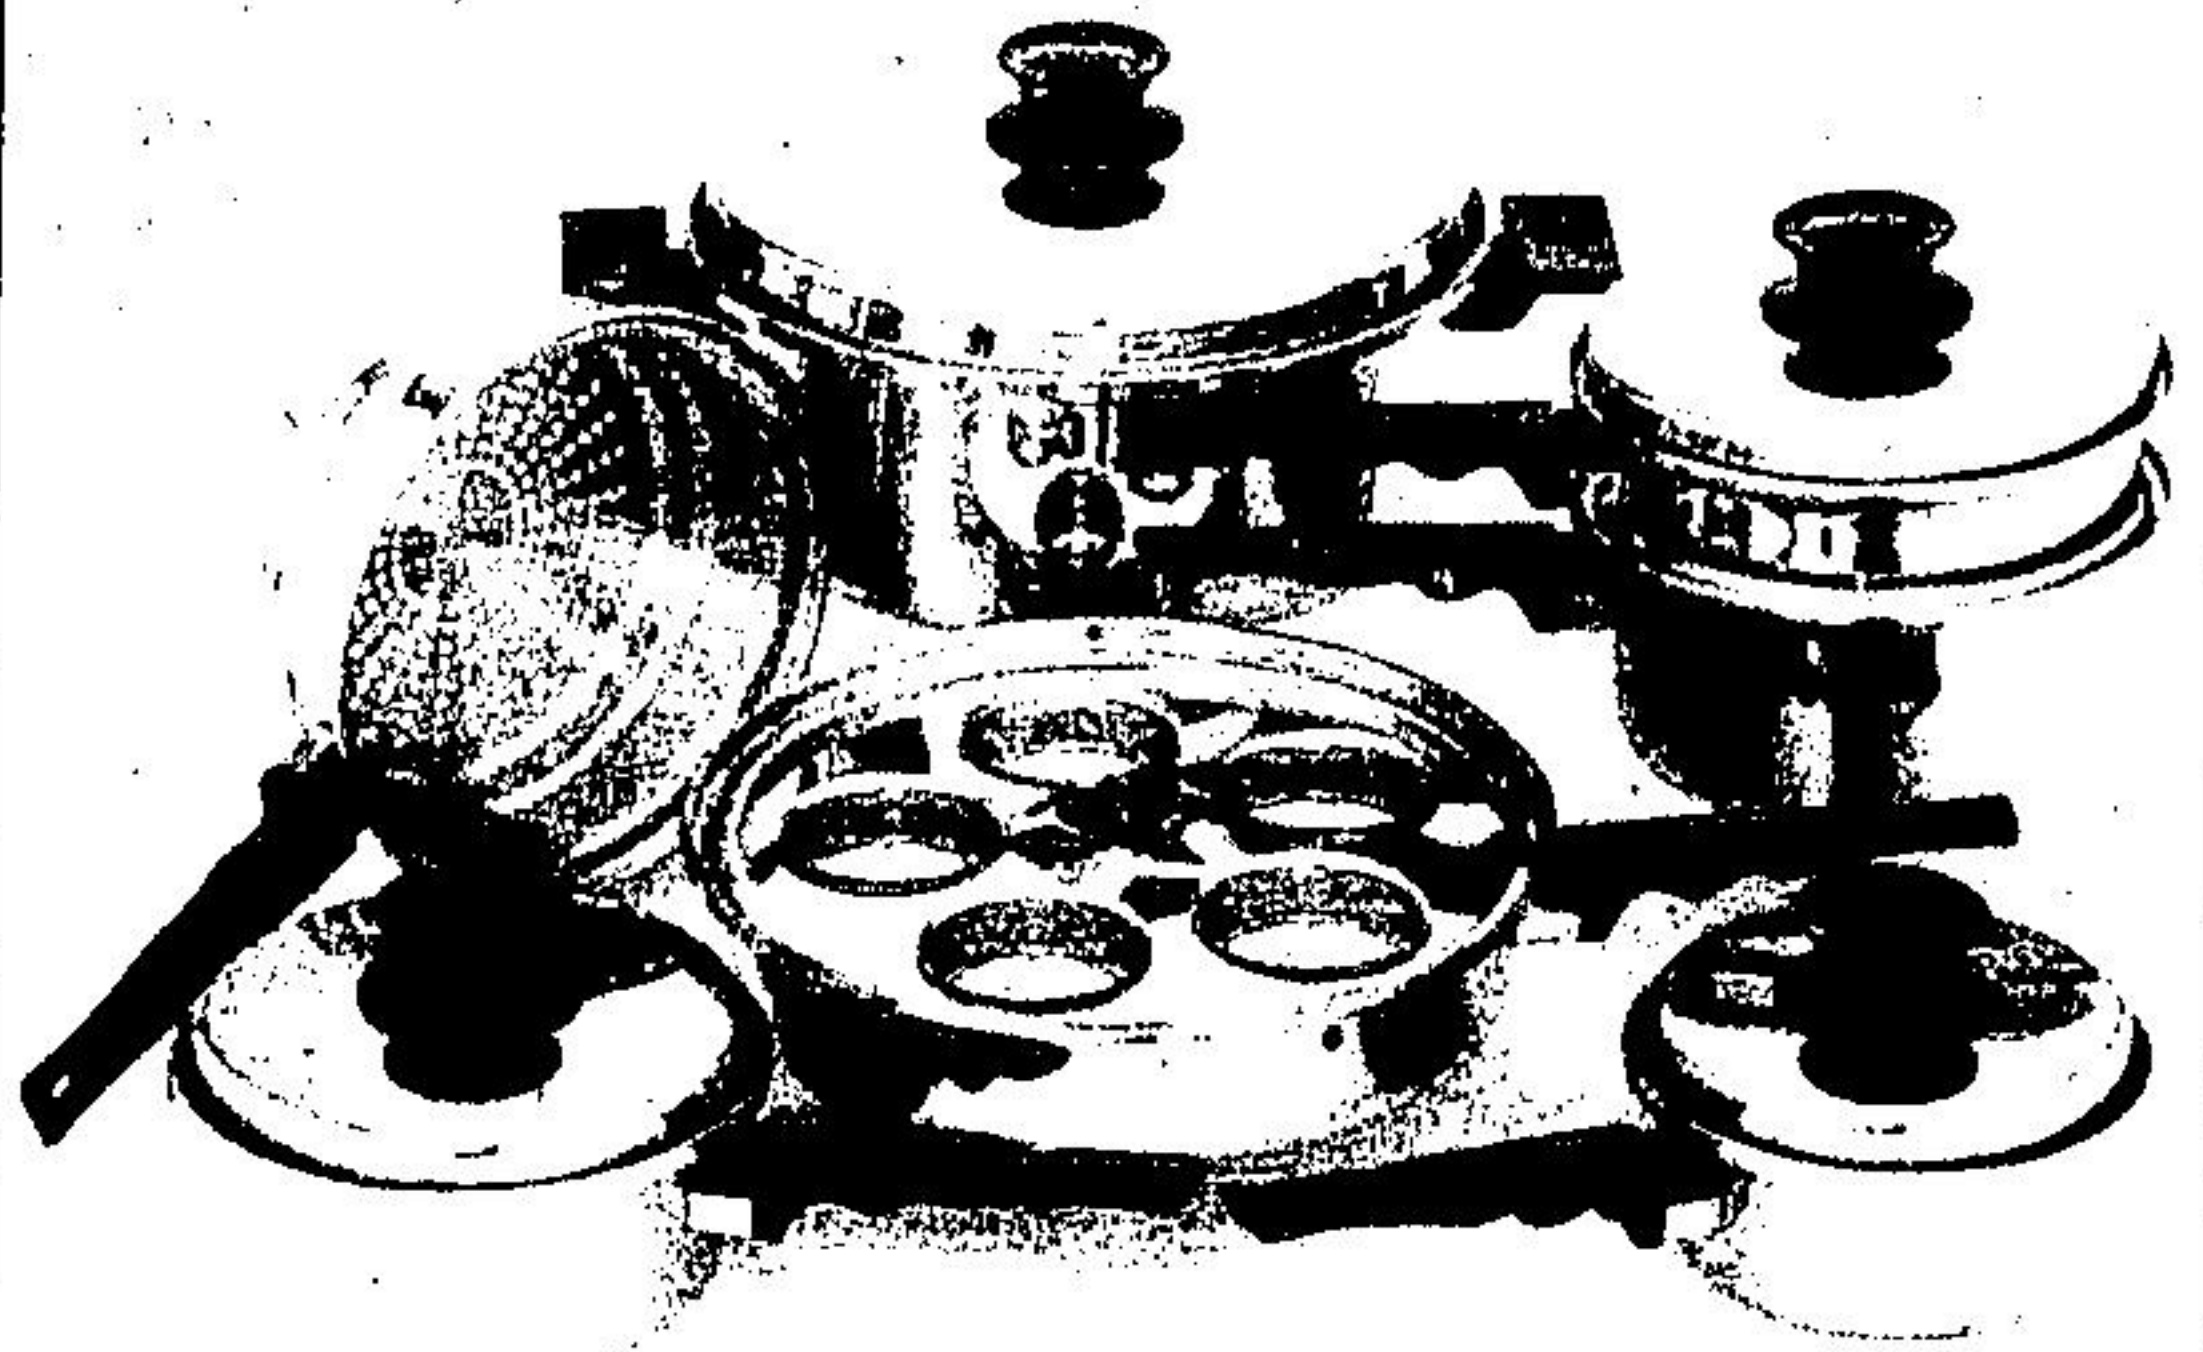

5 pc.
PLACE SETTING
REGULAR $37.25
$22⁹⁹
save $14.26

20% OFF SERVING PIECES
WHILE STOCK LASTS

our prices do the talking

**STAINLESS
STEEL STORES**

Shoppers' World Albion Albion Rd. at Kipling 742-1025
Shoppers' World, Brampton Hwy. 10 at Steeles Ave. 451-1625
Hillcrest Mall Yonge St., Richmond Hill 884-5440

Why Pay More?

LIFE TIME GUARANTEE

17 pc. 'CANADIANA' COOKWARE SET **$195**
Top Quality, 3 ply. Heavy Weight, 18-8 Stainless **INTRODUCTORY SPECIAL**

SALE PRICED Other Sizes & Open Stock
beautiful things cost less than you think at

**STAINLESS
STEEL STORES**

SHOPPERS WORLD ALBION
Albion Rd. at Kipling
742-1025

SHOPPERS WORLD BRAMPTON
Hwy. 10 at Steeles Ave.
451-1625

HILLCREST MALL
Yonge St., Richmond Hill
884-5440

40% OFF WEDGWOOD FINE BONE CHINA