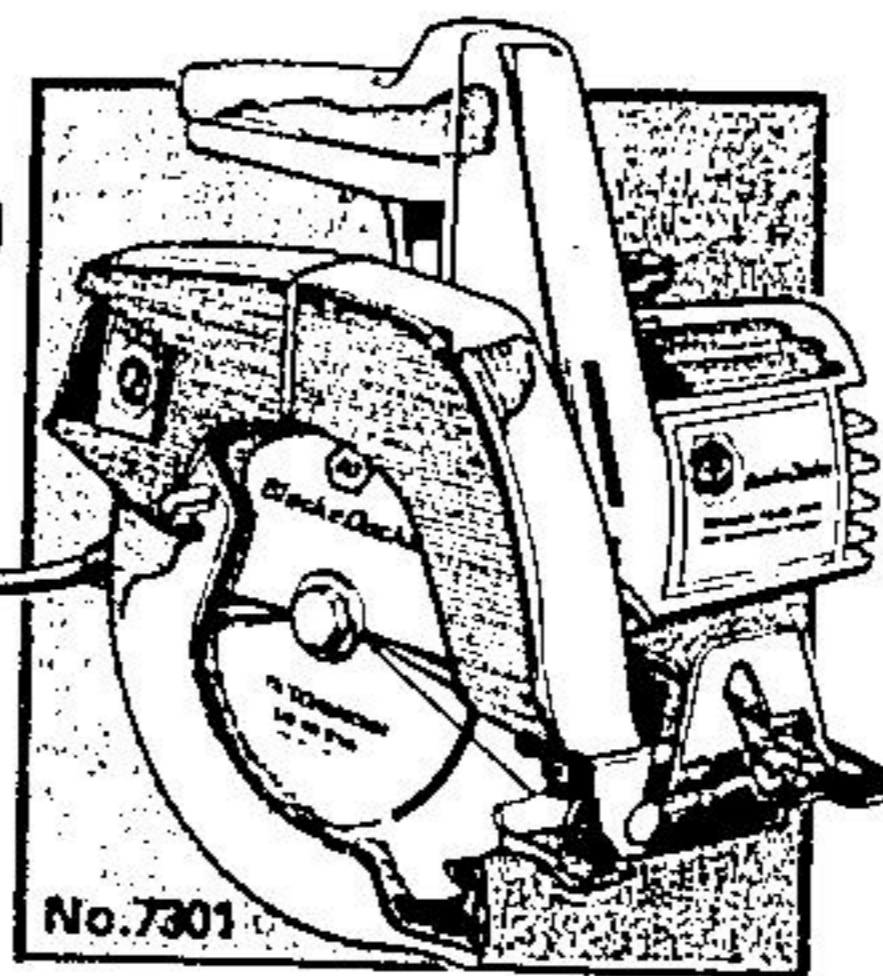

BEAVER

9" Rockwell Motorized Saw

Loaded with features this saw is an excellent buy for the money! It requires no electrical connections or adjustments. It rips, crosscuts, miters. Comes with a large 22" x 32" table.

229⁹⁵ Motorized
Reg. 249.95

B & D 7-1/4" Circular Saw

A dependable 7-1/4" circular saw with excellent balance and control. Burnout protected motor. A great buy!

34⁹⁵

B & D Jig Saw

Performs straight, curved and scroll cuts in wood, metal and plastic. Easy to handle.