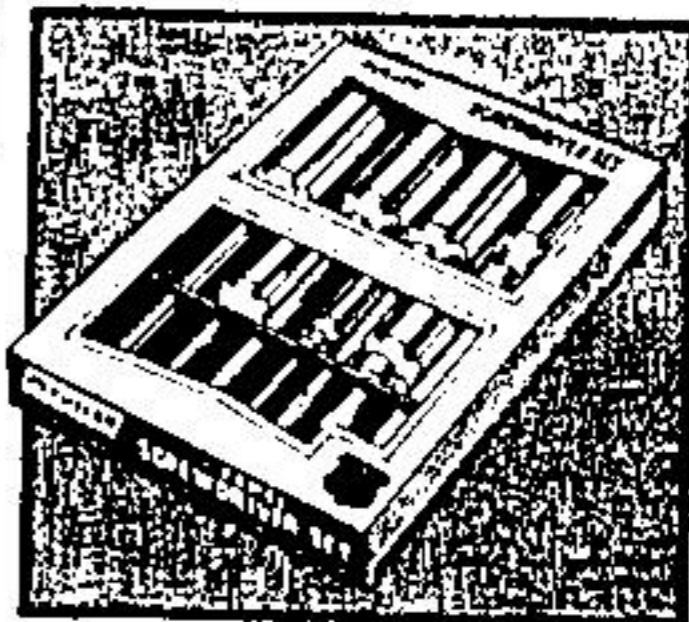

7 Piece Screwdriver Set

8⁴⁹