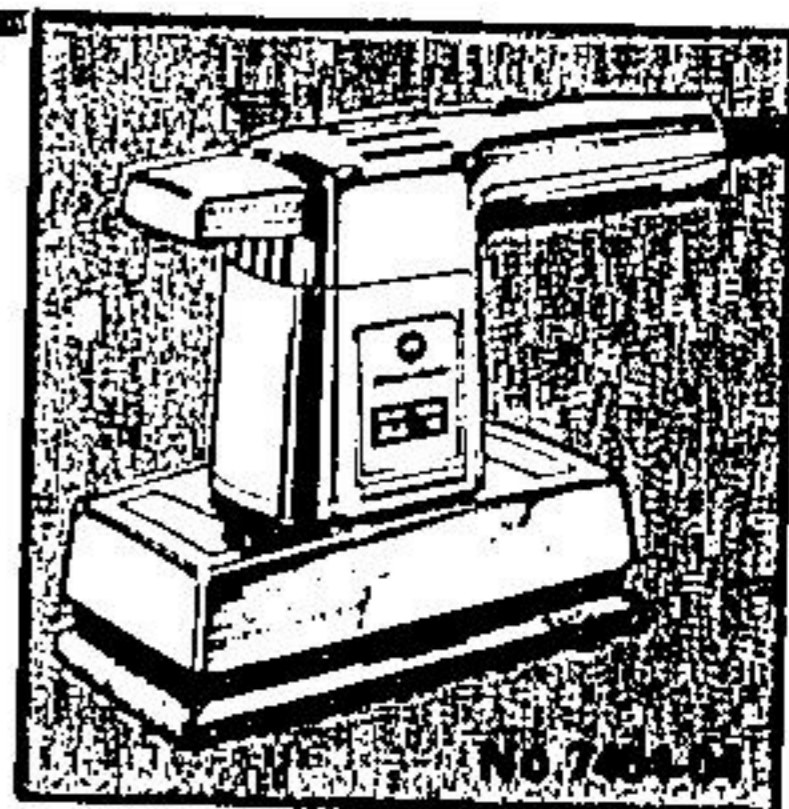

B & D Sander

Double insulated finishing sander for wood, metal and plastics. 10,000 opm.

17⁹⁹