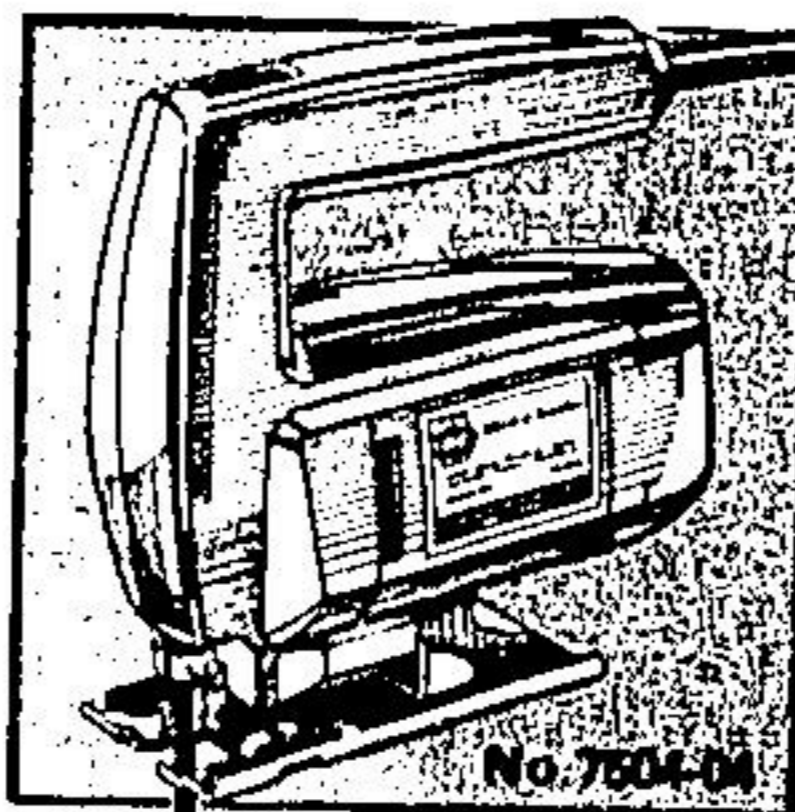

BEAVER

9" Rockwell Motorized Saw

Loaded with features this saw is an excellent buy for the money! It requires no electrical connections or adjustments. It rips, crosscuts, miters. Comes with a large 22" x 32" table.

229⁹⁵ Motorized
Reg. 249.95

B & D 7-1/4" Circular Saw

A dependable 7-1/4" circular saw with excellent balance and control. Burnout protected motor. A great buy!

34⁹⁵

B & D Jig Saw

Performs straight, curved and scroll cuts in wood, metal and plastic. Easy to handle.