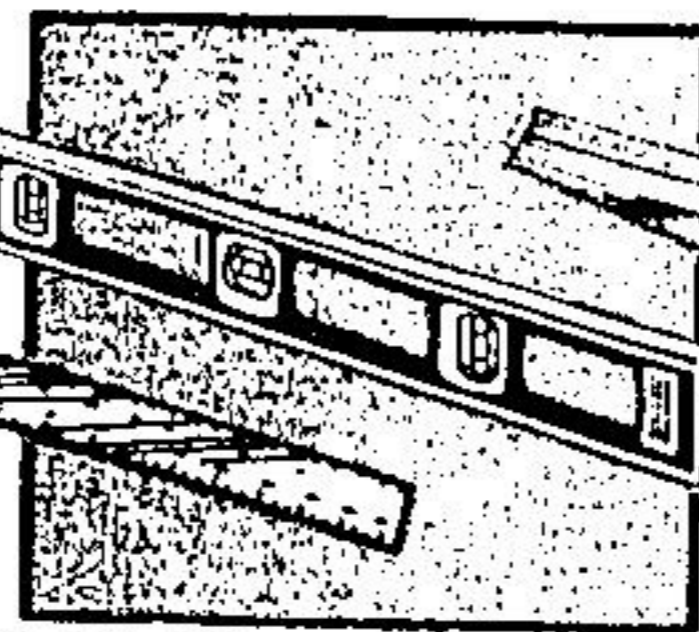

24" Magnesium Level With Vials

10⁸⁸