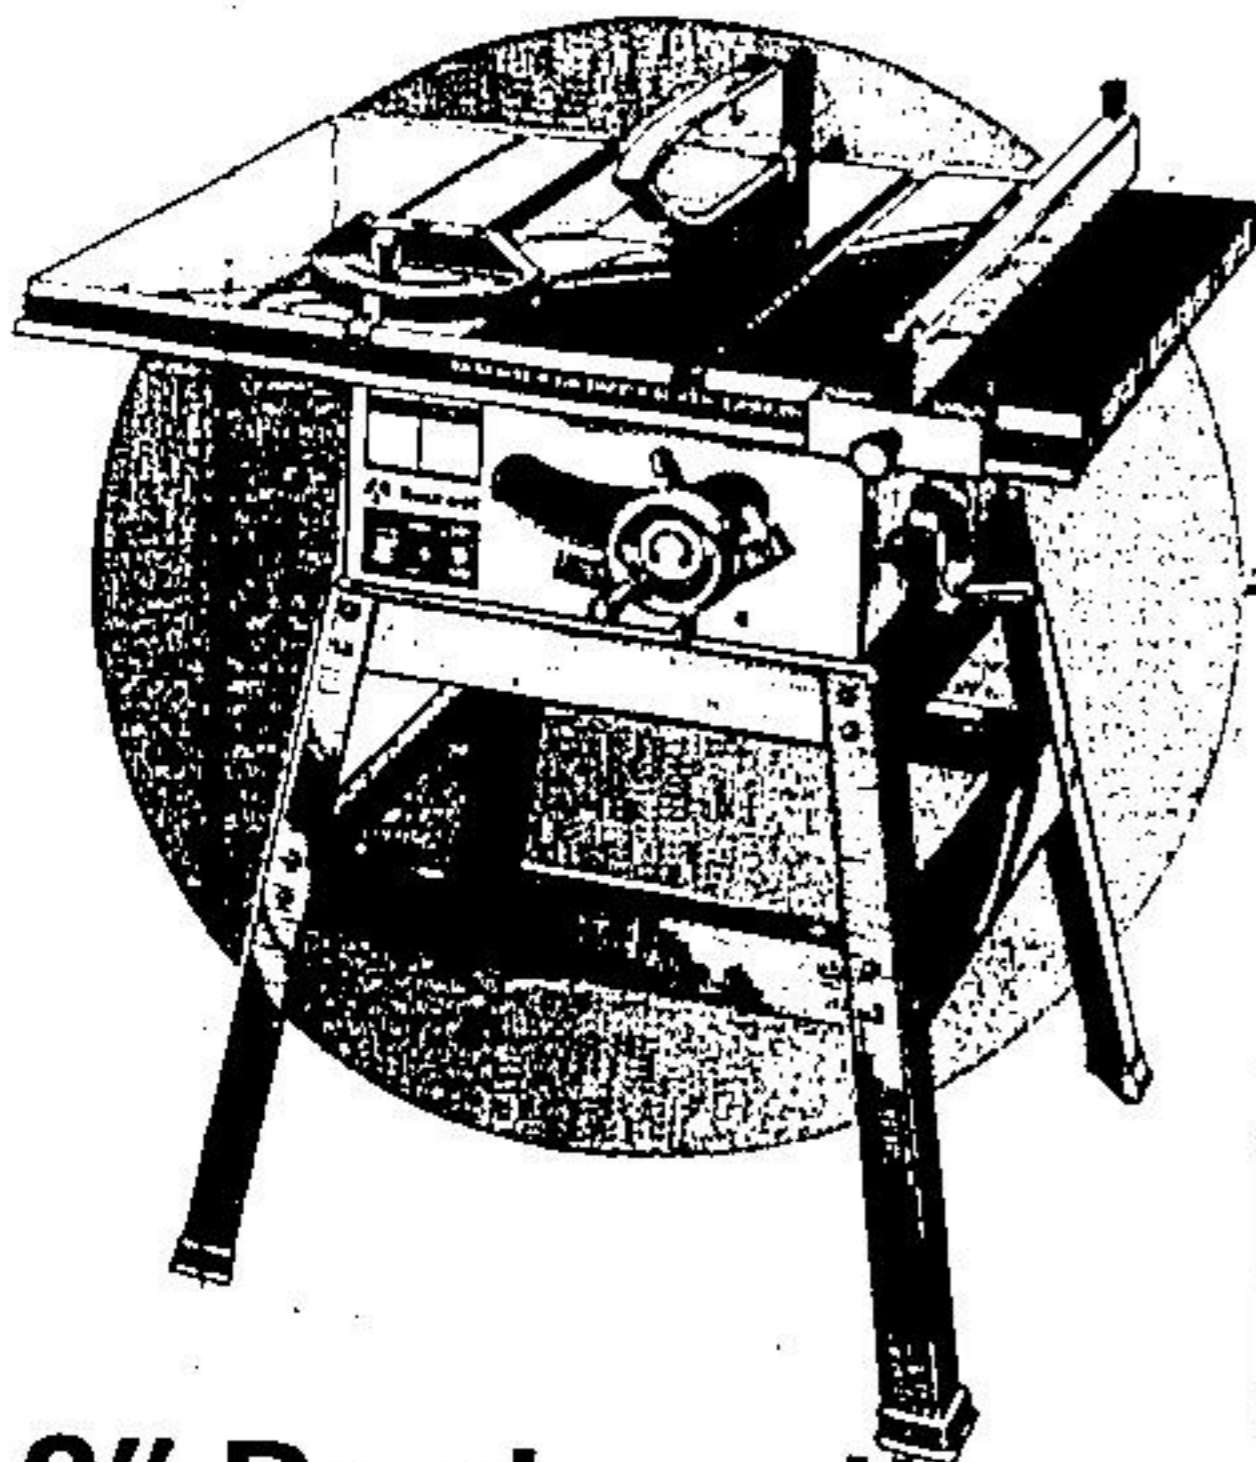

BEAVER

9" Rockwell Motorized Saw

Loaded with features this saw is an excellent buy for the money! It requires no electrical connections or adjustments. It rips, crosscuts, miters. Comes with a large 22" x 32" table.

229⁹⁵ Motorized
Reg. 249.95

B & D 7-1/4" Circular Saw

A dependable 7-1/4" circular saw with excellent balance and control. Burnout protected motor. A great buy!

34⁹⁵

B & D Jig Saw

Performs straight, curved and scroll cuts in wood, metal and plastic. Easy to handle.