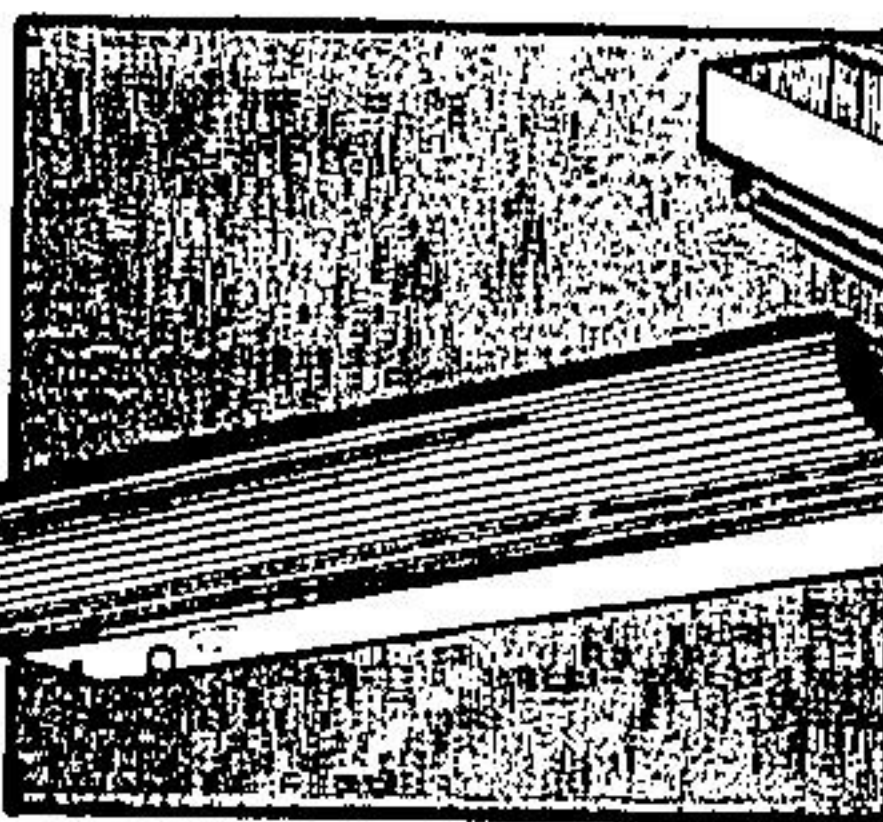

18" Counter Fixture

18" under the counter fixture with plug-in cord. For the workshop, kitchen, etc.

849
Reg. 11.25