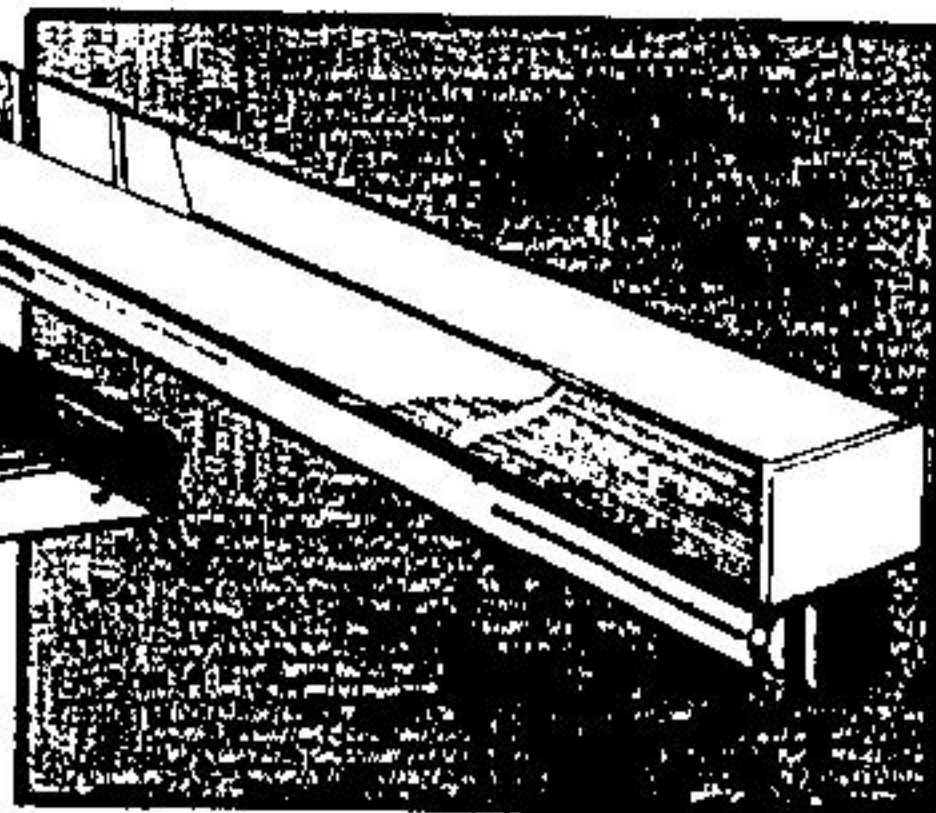

Fluorescent Fixture

Fixture for 48" long tube. For landings, kitchens, workshop, bathrooms, etc.

1149
Reg. 13.49 Tube extra