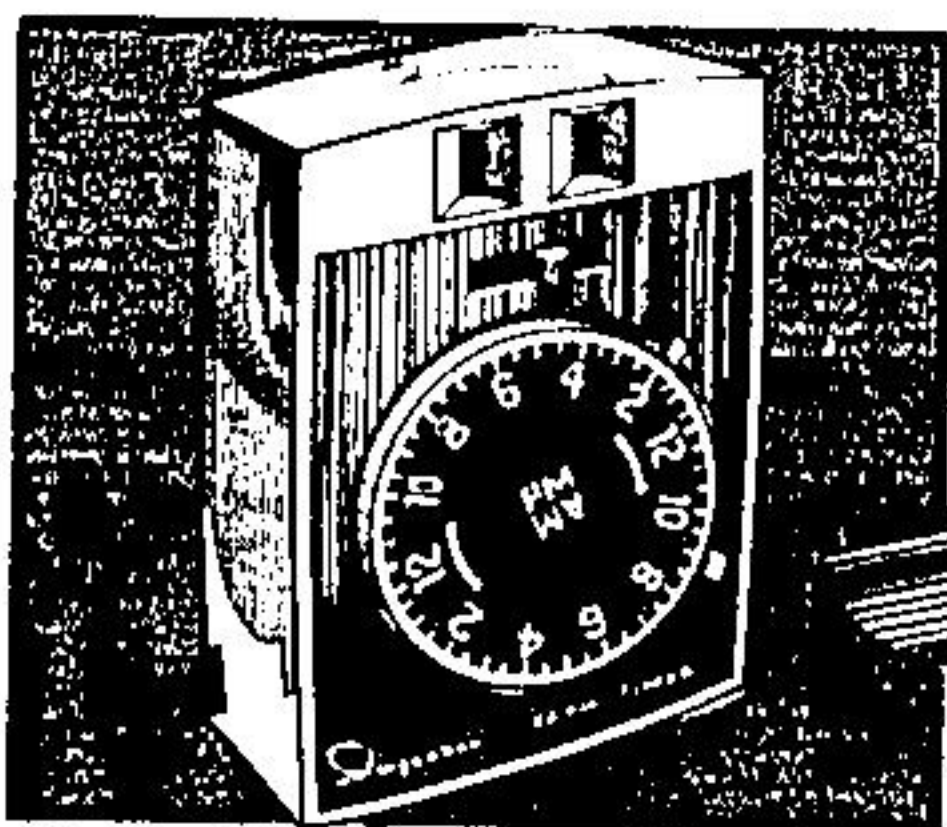

Cordless Timer

Cordless plug-in timer handles up to 1875 watts. Plugs directly into wall outlet.

777
Reg. 8.95