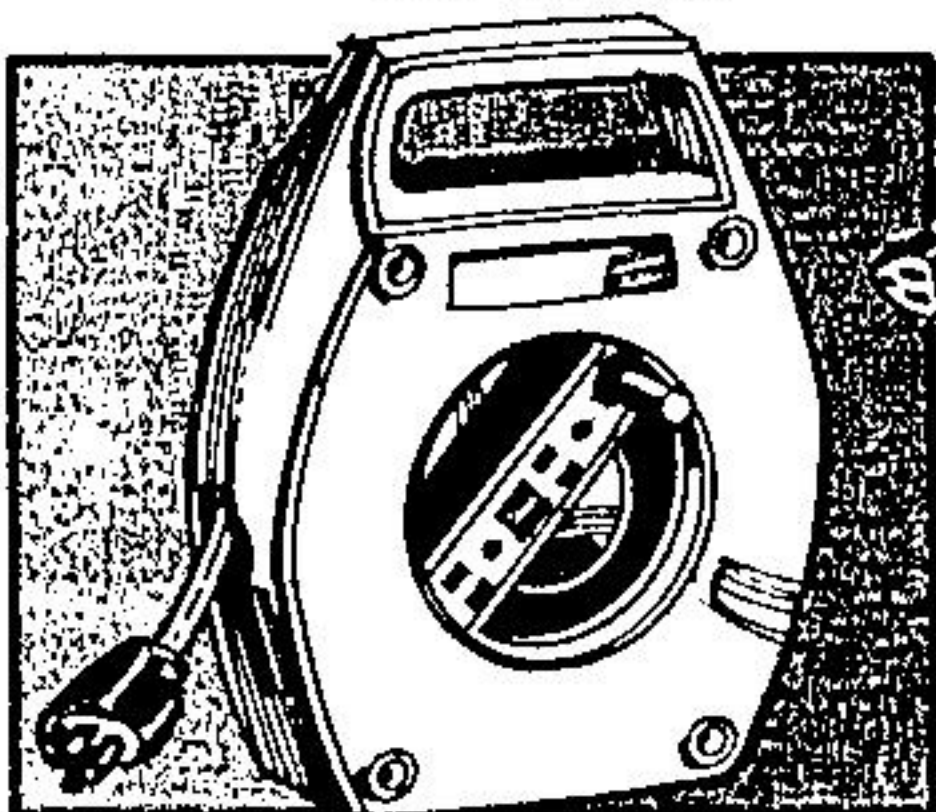

BEAVER

Bulbs not included.

Single And Double Floodlights Put Your Home In The Spotlight

Put the spotlight on your home with these single and double floodlights! Use any colour with these holders. They're on a 4 inch cast cover. Water resistant for long service. C.S.A. approved.

399 Single
Reg. 4.99

666 Double
Reg. 7.99

Beaver Credit Card Is Available. Ask At the Store. Ensures Fast And Convenient Service

Copper Wire

Copper household wire for most household installations. NMD 7 14/2 insulated with ground. 20 metre coil.

866
20 meter

Cord Caddy

Self-storing extension cord with a built-in 10 amp circuit breaker with reset button. Dual grounded outlets.

1777
Reg. 21.29

E-Z Cord Control

Extension cord holder for 150ft. Eliminates tangles and hangs for storage. Unwinds easily.