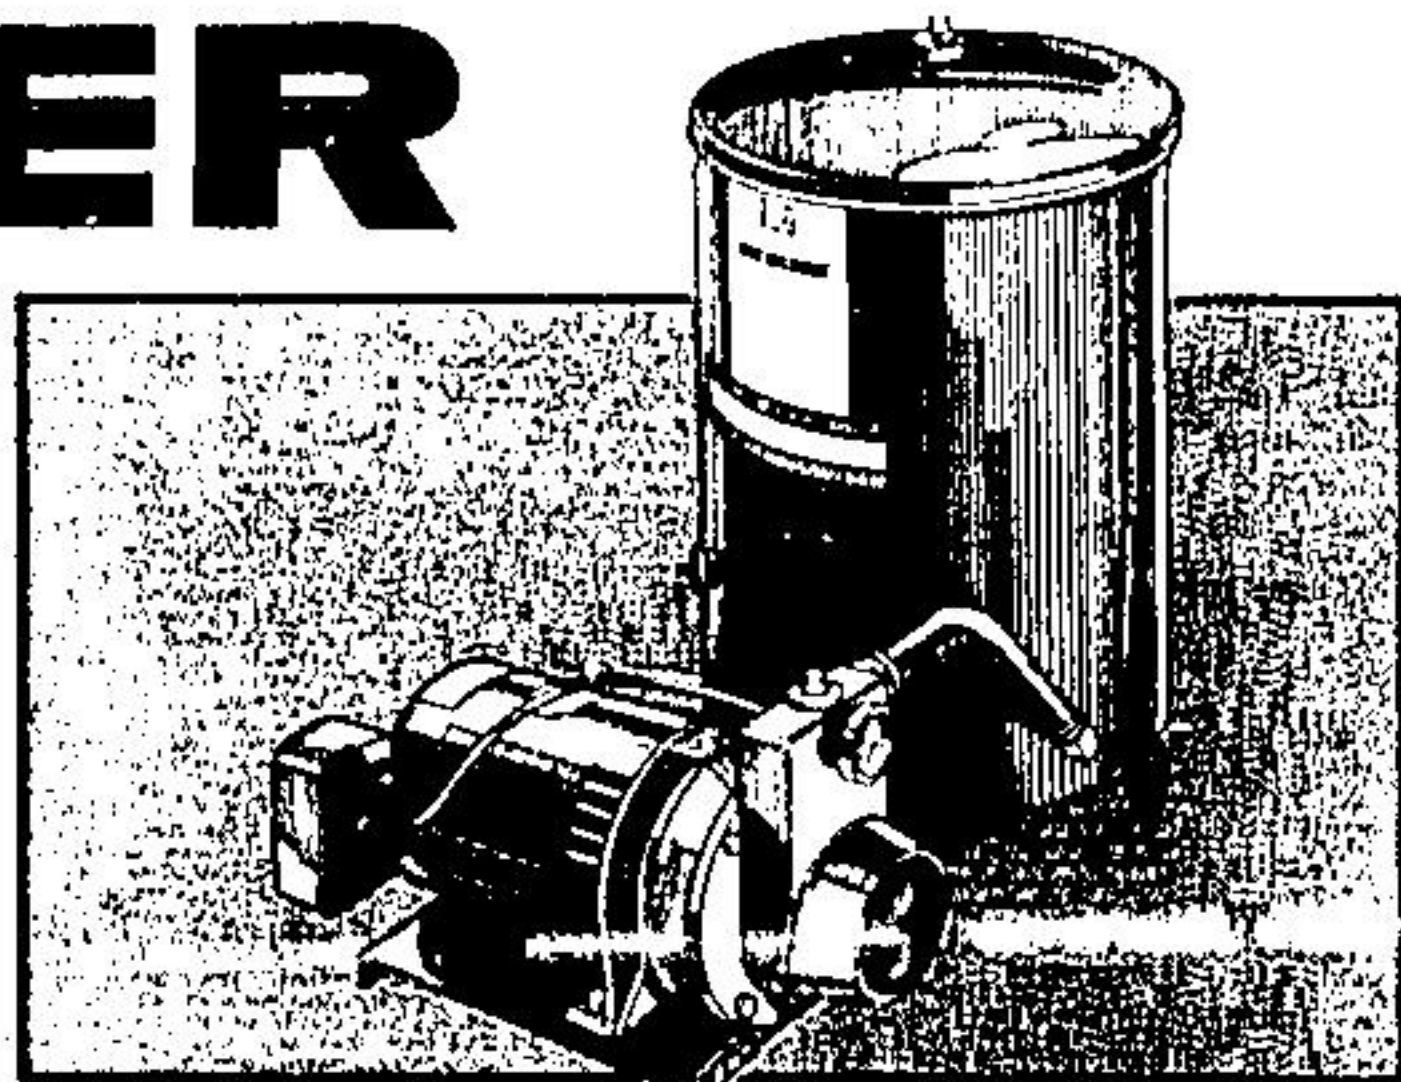

9⁸⁷
Reg. 10.49

1/3 H.P. Jet Pump

Convertible jet pump has a 1/3 h.p. shallow well pump with vertical 15 gal. pre-charged tank. Pressure switch and fittings.

199⁹⁹

Reg. 239.99

Reverse Trap Toilet

A vitreous china, reverse trap toilet. Slim clean lines. Features valve and flapper type flush valve. Available in White only.