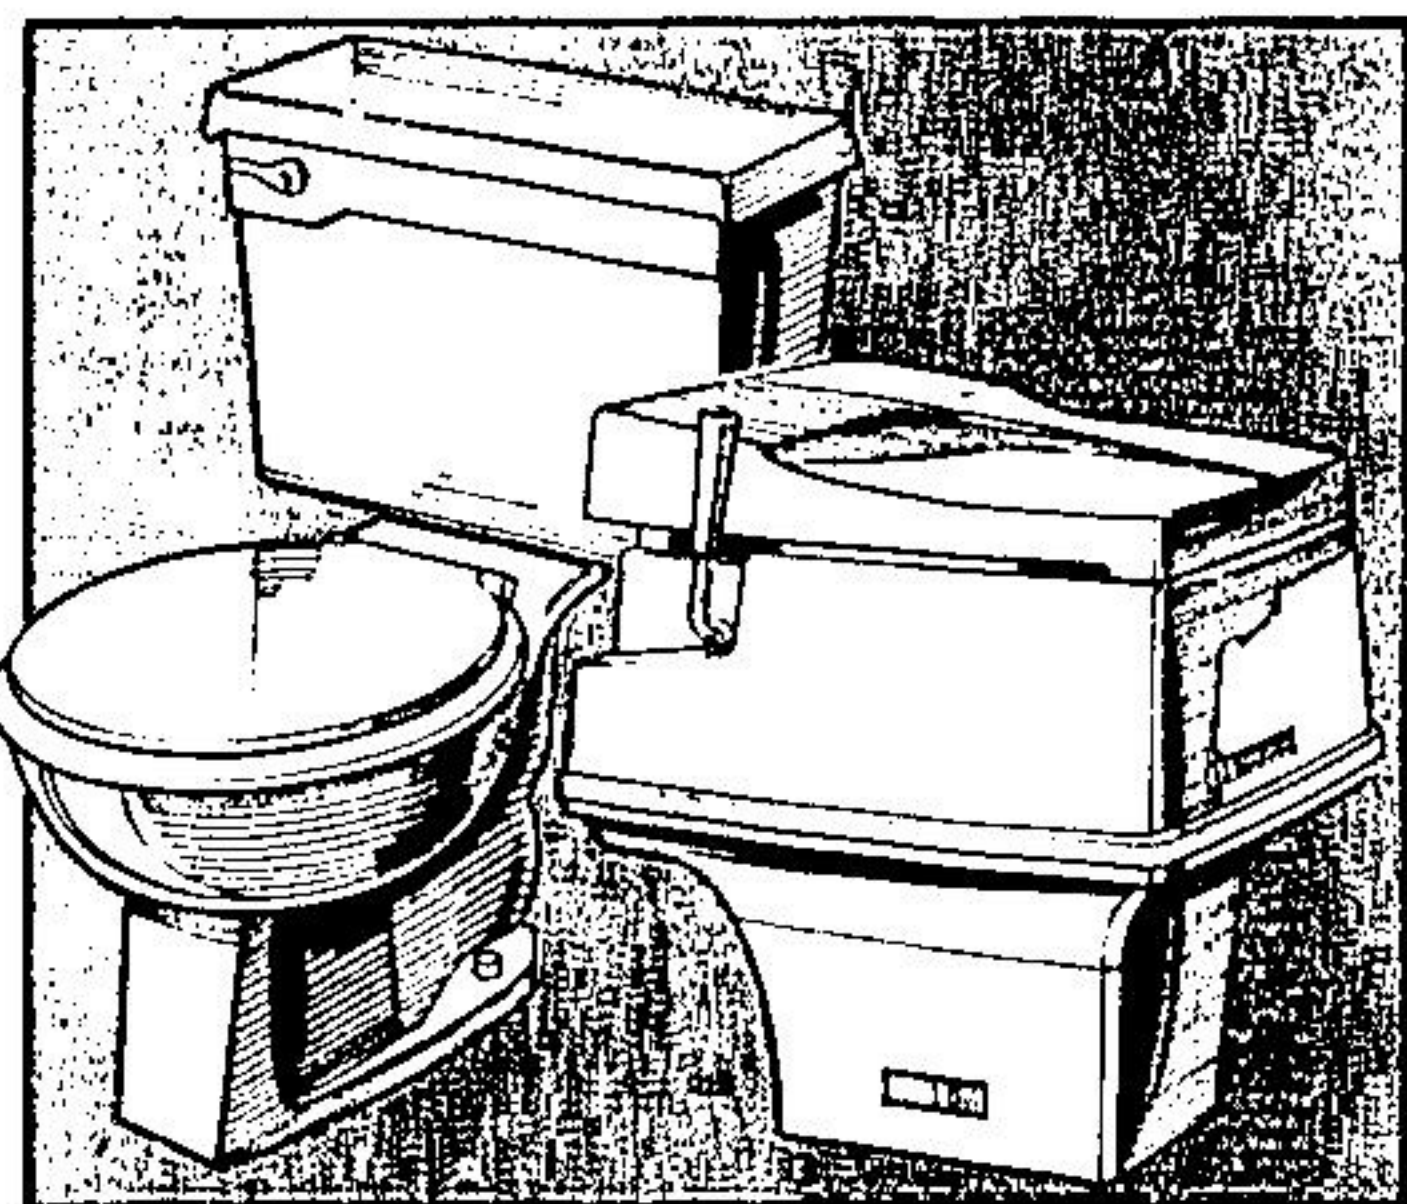

9⁸⁷
Reg. 10.49

1/3 H.P. Jet Pump

Convertible jet pump has a 1/3 h.p. shallow well pump with vertical 15 gal. pre-charged tank. Pressure switch and fittings.

199⁹⁹

Reg. 239.99

Reverse Trap Toilet

A vitreous china, reverse trap toilet. Slim clean lines. Features valve and flapper type flush valve. Available in White only.

49⁹⁵
Reg. 54.99
Soat extra

Flush-O-Matic

Protects your lakes and streams as it efficiently creates 95% less sewage as conventional toilets. Flushes on less than one quart of water.

74⁹⁹
Reg. 82.99
White