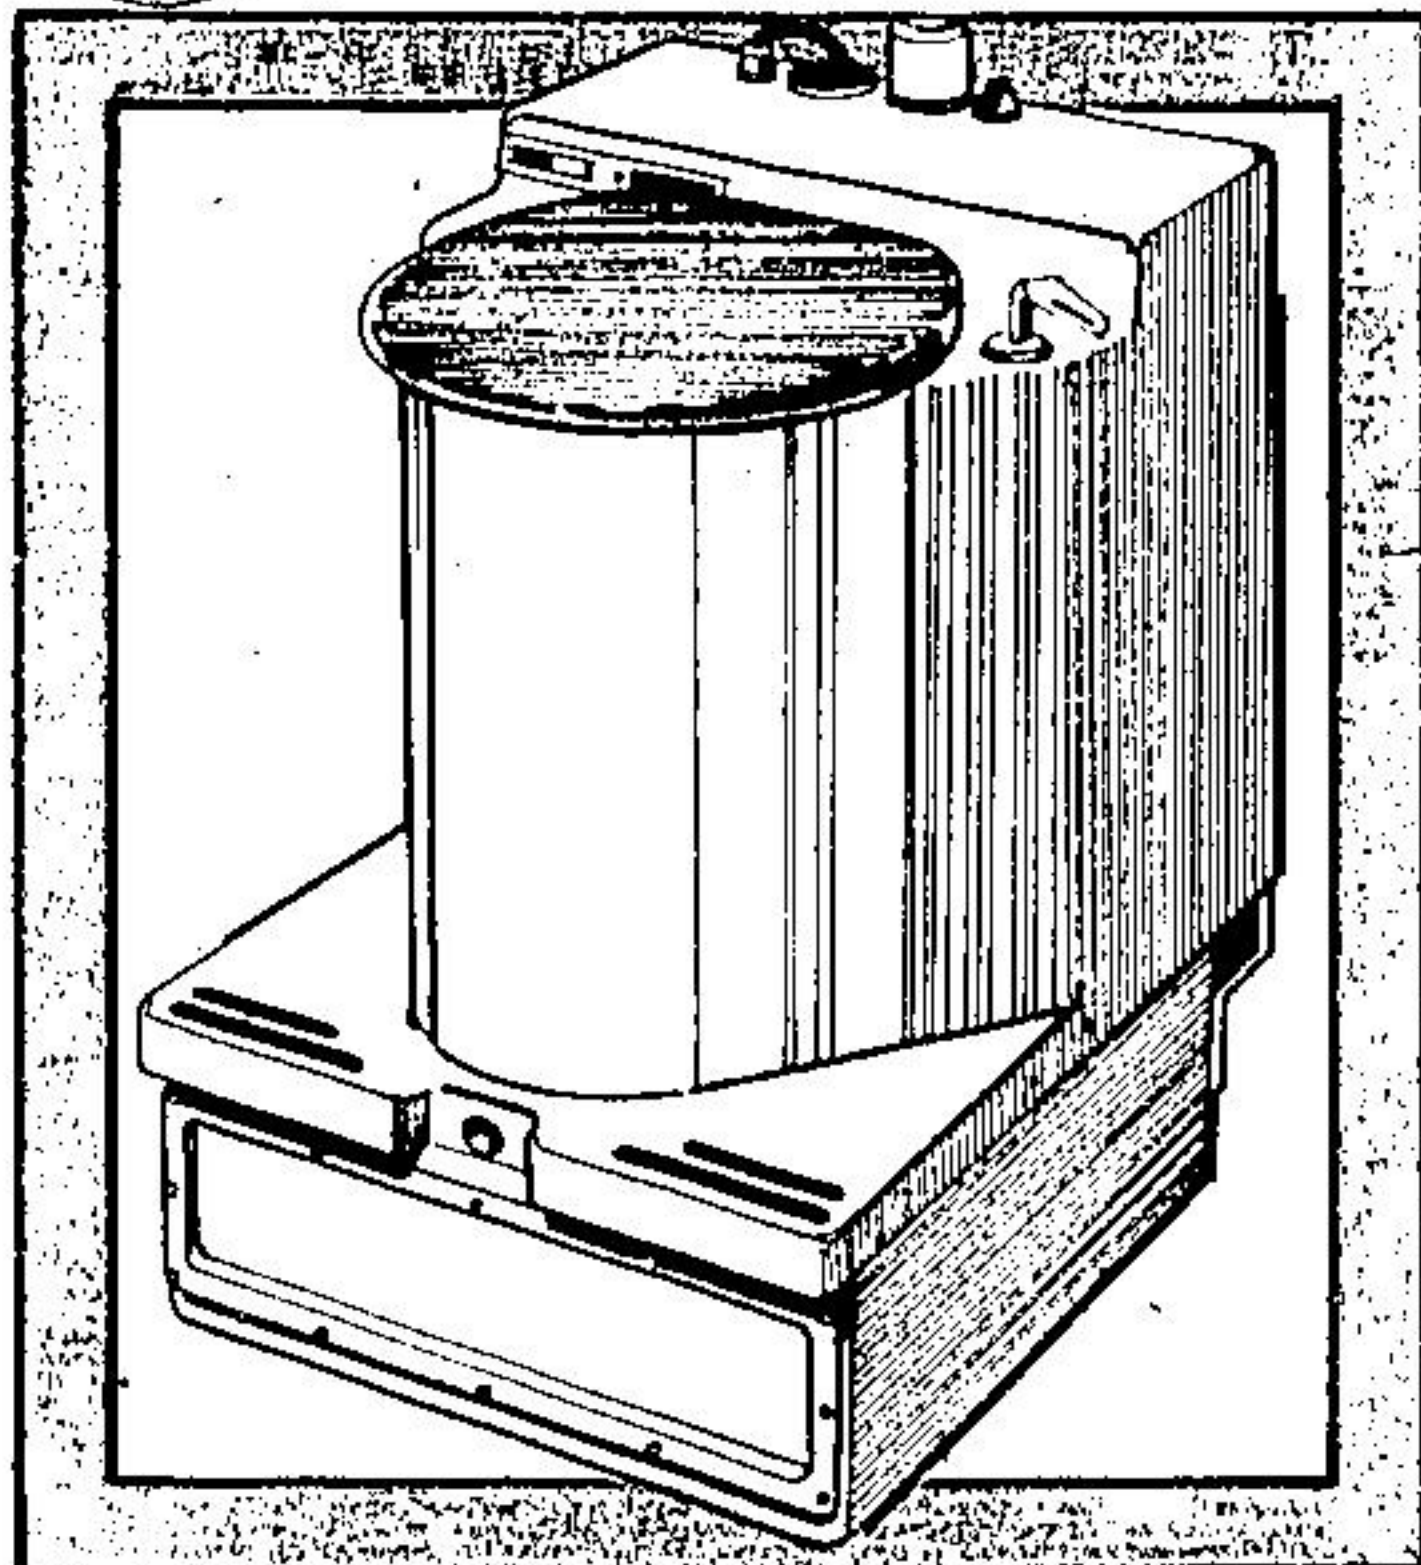

BEAVER

Humus Biological Toilet For The Ecology-Minded

A completely self-contained toilet system that uses the principles of natural biological composing. Comes ready to install and requires an electrical outlet and ventilation pipe. No plumbing, water or chemicals needed and it's odour-free.

649⁰⁰

Special order some stores

ABS Pipe

Plastic poly pipe for drainage and venting. 12 feet long.

1/2" **5⁹⁹**

3" **16⁹⁹**

Medicine Cabinet

Surface mounted cabinet with 11-5/8" x 17-1/2" lg. Three handy shelves.

9⁸⁷
Reg. 10.49

1/3 H.P. Jet Pump

Convertible jet pump has a 1/3 h.p. shallow well pump with vertical 15 gal. pre-charged tank. Pressure switch and fittings.

199⁹⁹

Reg. 239.99

Reverse Trap Toilet

A vitreous china, reverse trap toilet. Slim clean lines. Features valve and flapper type flush valve. Available in White only.