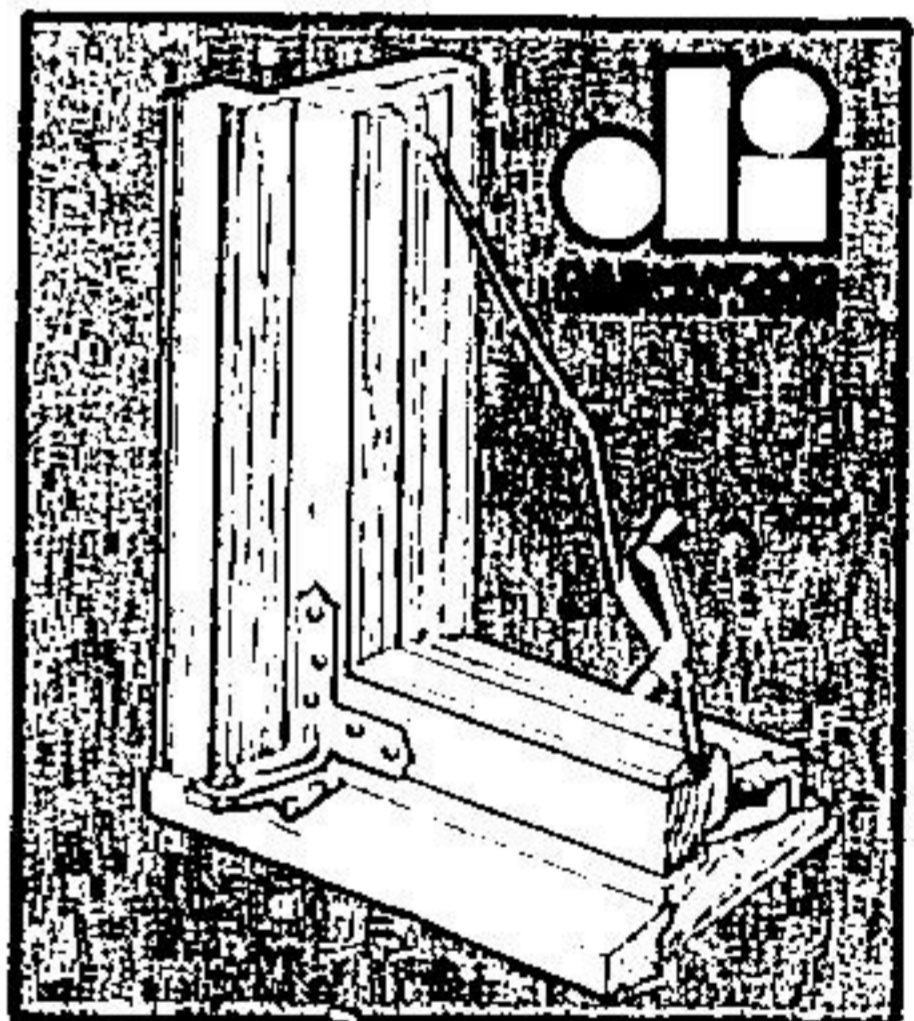

## C) Key-In-Knob Lockset

Great-looking Satin Bronze finish. 2-3/4" backset with guarded latch bolt.

**988**

Reg. 13.49

## Door Hinges

Satin Bronzed door hinges complete with screws. In 3" x 3" or 3-1/2" x 3-1/2" sizes.

3" x 3"

3-1/2" x 3-1/2"

**179**

**199**

## Dashwood Windows

**25% OFF**  
Our Regular Price

Don't miss this terrific buy on quality Dashwood wood windows. They feature insulating glass and triple glazing. Available in a variety of sizes for every room in your home. Most windows are special order. Visit Beaver soon!