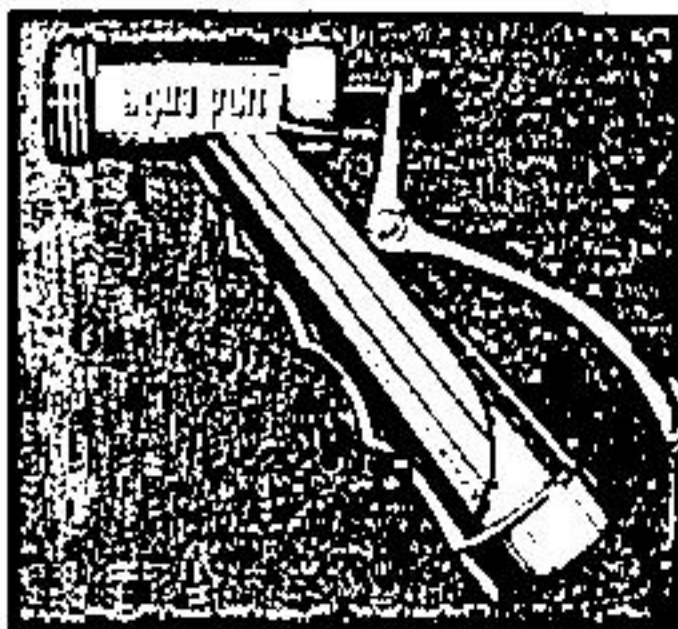

BEAVER

Fertilizer Spreader

The broadcast fertilizer spreader makes the job quick and easy to prepare for Summer planting. Spreads a wide 4' to 8' path. 8" wheels.

22⁹⁸

Wood Frame Wheelbarrow

Heavy duty wheelbarrow for around the home use. Has a seamless tray with green baked enamel finish. 4 cu. ft. capacity. Steel "X" style leg assembly.

39⁹⁵

Beaver Grass Seed

The greening of your lawn is a sure thing with this quality grass seed. All purpose type.

2lb.

4 lb.

279 499

Hoze Nozzle

Aqua gun hoze nozzle can be used alone or attached to car washers, hand sprays, etc. Adjusts from fine mist to jet

99¢

stream. Spray locks.

Nylon Hose

A sturdy nylon reinforced hose. Get ready to water your grass this Summer! Flexible hose is approximately 1/2" x 50' long.

388

Spra-Rite In-Ground Sprinkler System

Spra-Rite is a complete watering system you install in-ground. It efficiently cares for your lawn, and saves on water bills. Covers up to 1200 square feet of lawn.