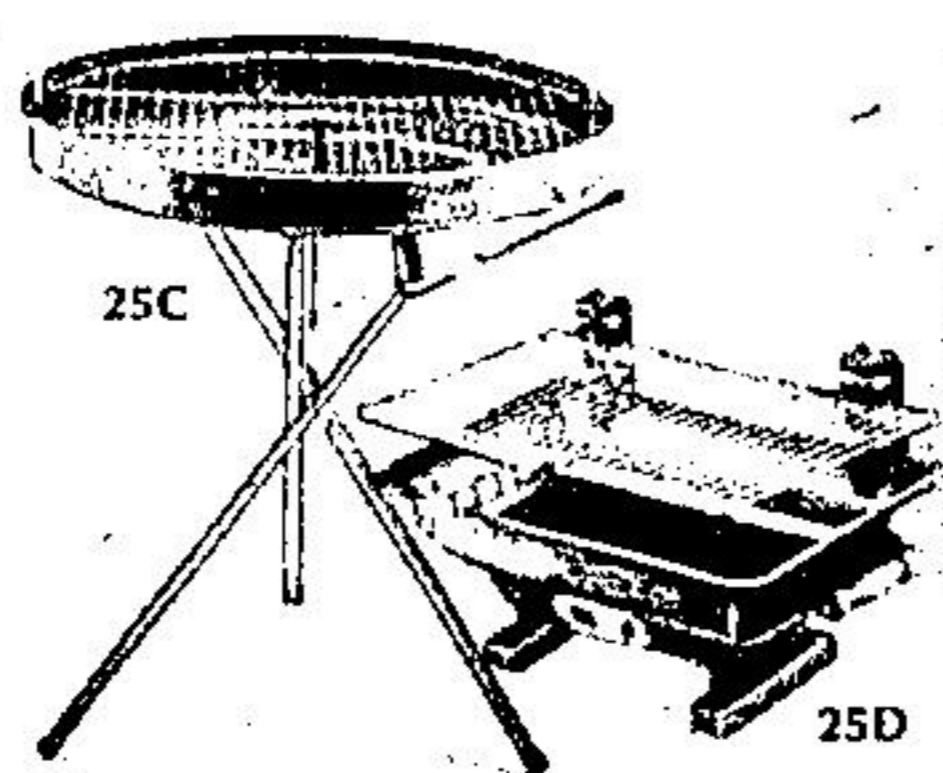

25A

Gazebo screenhouse—your outdoor fun room

(25A) 385 — For cottage or garden. 12 wall panels, 6' high, 13'2" diam. Strong aluminum frame. Blue roof.

Eaton price, each **499⁰⁰**

(25A1) 385 — Not shown: Snap-in blue vinyl wall panel, wind set for above.

Eaton price, set **119.99**
(DEPT. 280)

25B

Kettle barbecue

Eaton price, each **49⁹⁹**

(25B) 386 — Square charcoal barbecue has hinged-top lid with wooden handle, 2-position cooking grill. With fire pan, front metal tray. Tubular legs. Rear wheels so you can move it easily.

(DEPT. 280)

25C

Travel barbecue

(25C) 386 — Charcoal brazier barbecue has 24" bowl, folding legs.

Eaton price, each **13⁹⁹**

Table-top hibachi

(25D) 386 — Adjustable draft control. Aluminum in black finish. 16 1/2" x 10".

8-piece garden furniture set

Eaton price, set **249⁹⁹**

(25F) 386 — Blue floral print. Set incl. 7 1/2' crank umbrella and holder, 42" diam. table, white enamel finish, table cover, 4 aluminum frame chairs with plastic back and seats in white.