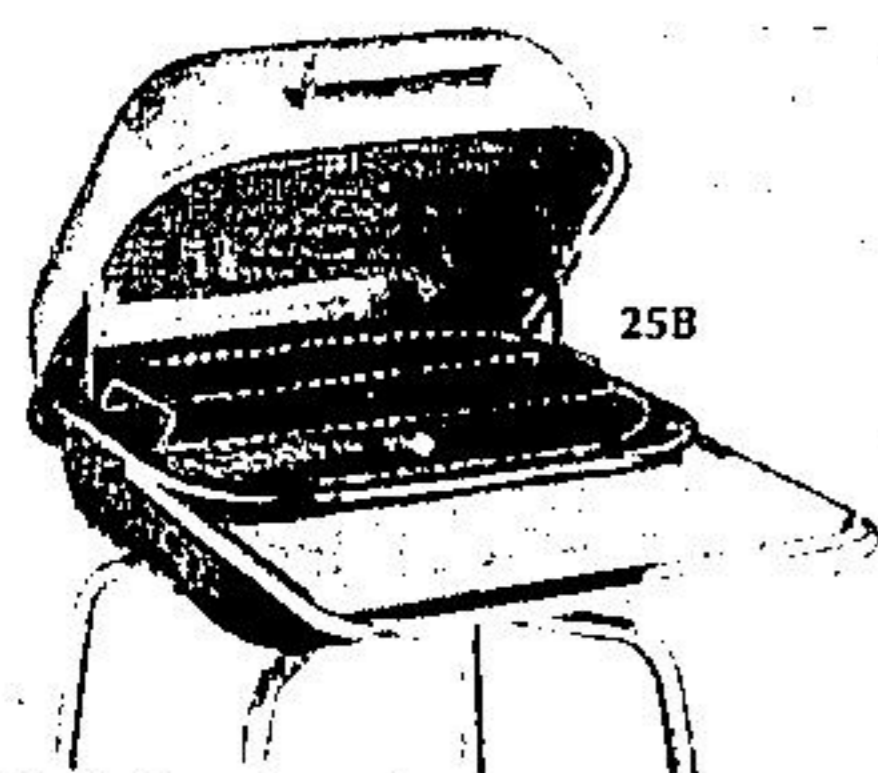

25A

Gazebo screenhouse—your outdoor fun room

(25A) 385 — For cottage or garden. 12 wall panels, 6' high, 13'2" diam. Strong aluminum frame. Blue roof.

Eaton price, each **499⁰⁰**

(25A1) 385 — Not shown: Snap-in blue vinyl wall panel, wind set for above.

Eaton price, set **119.99**
(DEPT. 280)

25B

Kettle barbecue

Eaton price, each **49⁹⁹**

(25B) 386 — Square charcoal barbecue has hinged-top lid with wooden handle, 2-position cooking grill. With fire pan, front metal tray. Tubular legs. Rear wheels so you can move it easily.

(DEPT. 280)

25C

Travel barbecue

(25C) 386 — Charcoal brazier barbecue has 24" bowl, folding legs.

Eaton price, each **13⁹⁹**

Table-top hibachi

(25D) 386 — Adjustable draft control. Aluminum in black finish. 16 1/2" x 10".