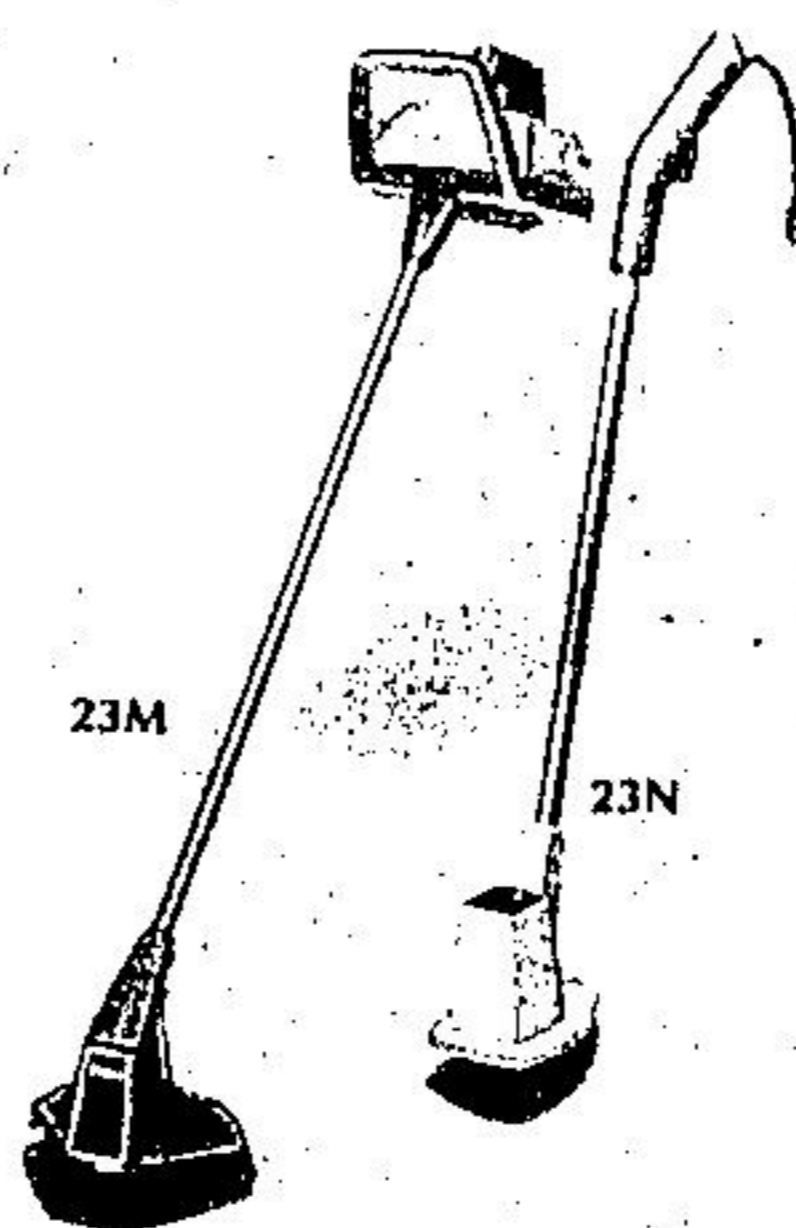

(DEPT. 280)

Sunbeam electric mower

(23L) 384 — Twin blade; 10 amp motor. Cast aluminum deck. Manual height adjusters. Model RE189.

Eaton price, each 109.99

(23L1) 384 — Sunbeam grass catcher. (Not shown). Model GB21.

Eaton price, each 19.99

(23L2) 384 — (Not shown). Noma outdoor 30 M (100 ft.) extension cord.

Eaton price, each 13.99

Toro cordless string trimmer

(23M) 385 — Cuts 7" swath. Automatic line feed. Rechargeable 45 min. battery.

Eaton price, each 59.99

(23N) 385 — Weed Eater electric trimmer. String trimmer cuts 8" swath. Manual line feed. Model 317.

Eaton price, each 17.88

(DEPT. 280)

Eaton self-propelled mower

Eaton price, each **209⁹⁹**