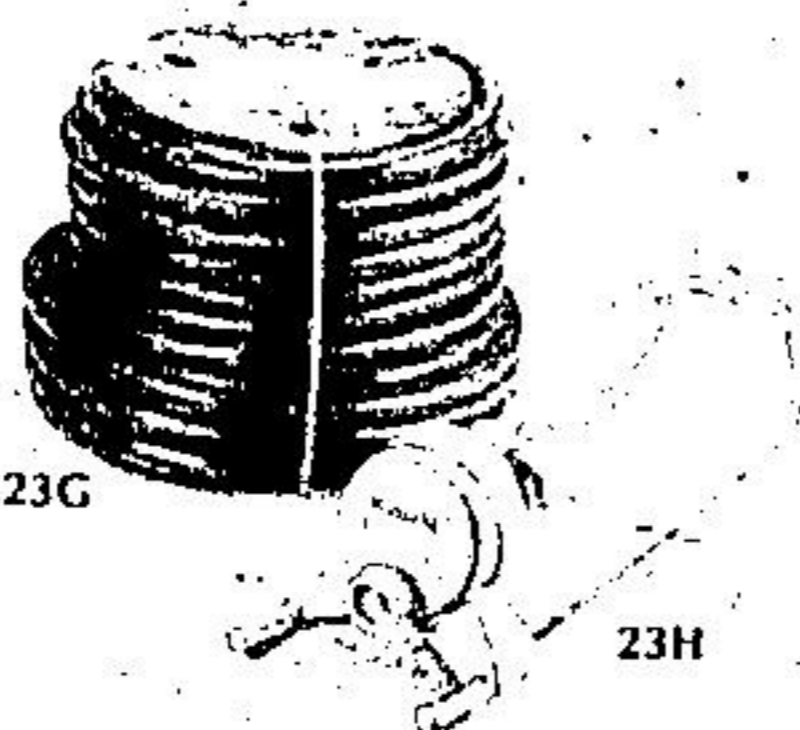

(DEPT. 480)

Plastic balcony planters. In chocolate brown or white plain finish.

Approx. size Eaton price, each

(23E) 385 — 80cmx15cmx12cm ... 5.49

(23F) 385 — 100cmx15cmx12cm ... 6.49

(DEPT. 280)

100-ft. garden hose

(23G) 385 — Of reinforced nylon. With brass couplings. 1/2" diam. Model SNR5. Eaton price, each 9.99

(23H) 385 — Oscillating sprinkler. With brass jets. Covers up to 2,800 sq. ft. Model 897. Eaton price, each 8.49