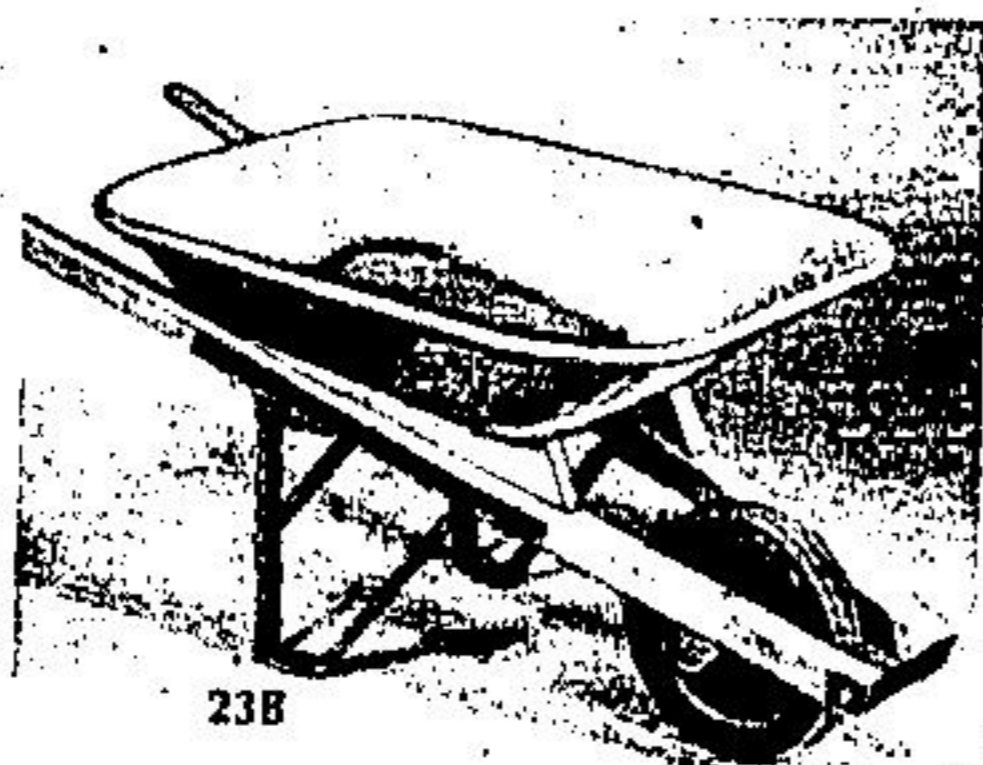

Toro hose-and-reel

Eaton price, each **33⁹⁹**

(23A) 385 — Compact hose-and-reel features 50-ft. of 3/8" flexible hose. Rolls flat into a cassette-type case approx. 3"x11"x13" — weighs only 4 lbs!

(DEPT. 280)

4 cu. ft. wheelbarrow

Eaton price, each **45⁹⁹**

(23B) 385 — Sturdy steel construction with ball bearing steel wheels! semi-pneumatic tires; strong wooden handles. Utility size.

(DEPT. 280)

Order your Spacemaker shed while it's sale-priced!

199⁹⁹

Eaton price, each

(23J) 385 — Need storage space? Here's attractive housing for all your gardening needs. Made of galvanized coated steel in redwood finish! Low gable style. Approx. 10'x6'. Model GH106. Delivery in Eaton's delivery area only.