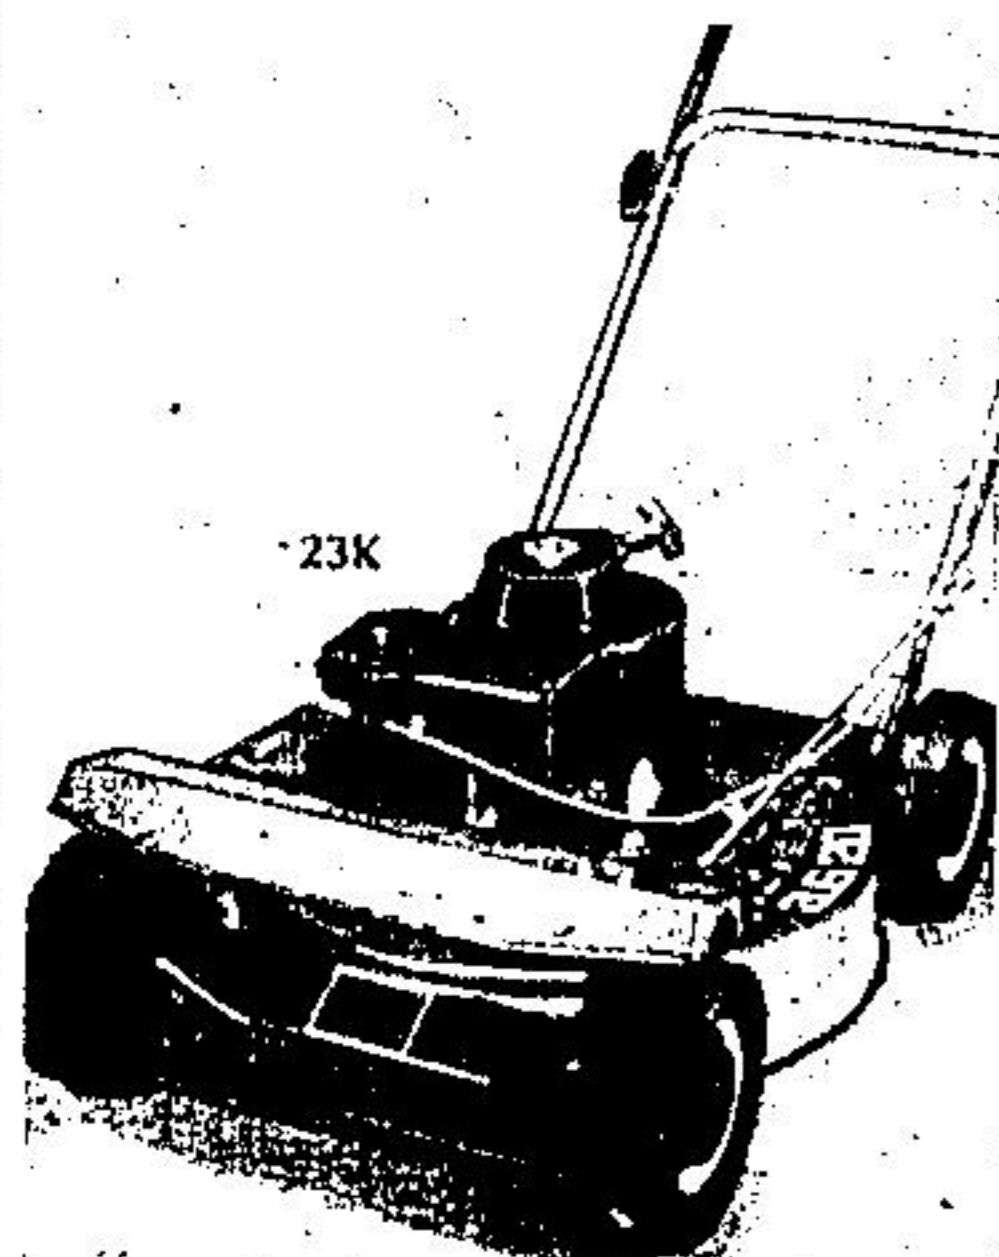

Eaton Deluxe gas mower

(23K) 384 — 3.5 h.p., 4-cycle Briggs & Stratton engine. 20" deep drawn deck; front and rear wheel adjusters. Model 110-155-514. Eaton price, each 149.99

(23J1) 384 — (Not shown). Grass catcher. For above. Eaton price, each 17.99

(DEPT. 280)