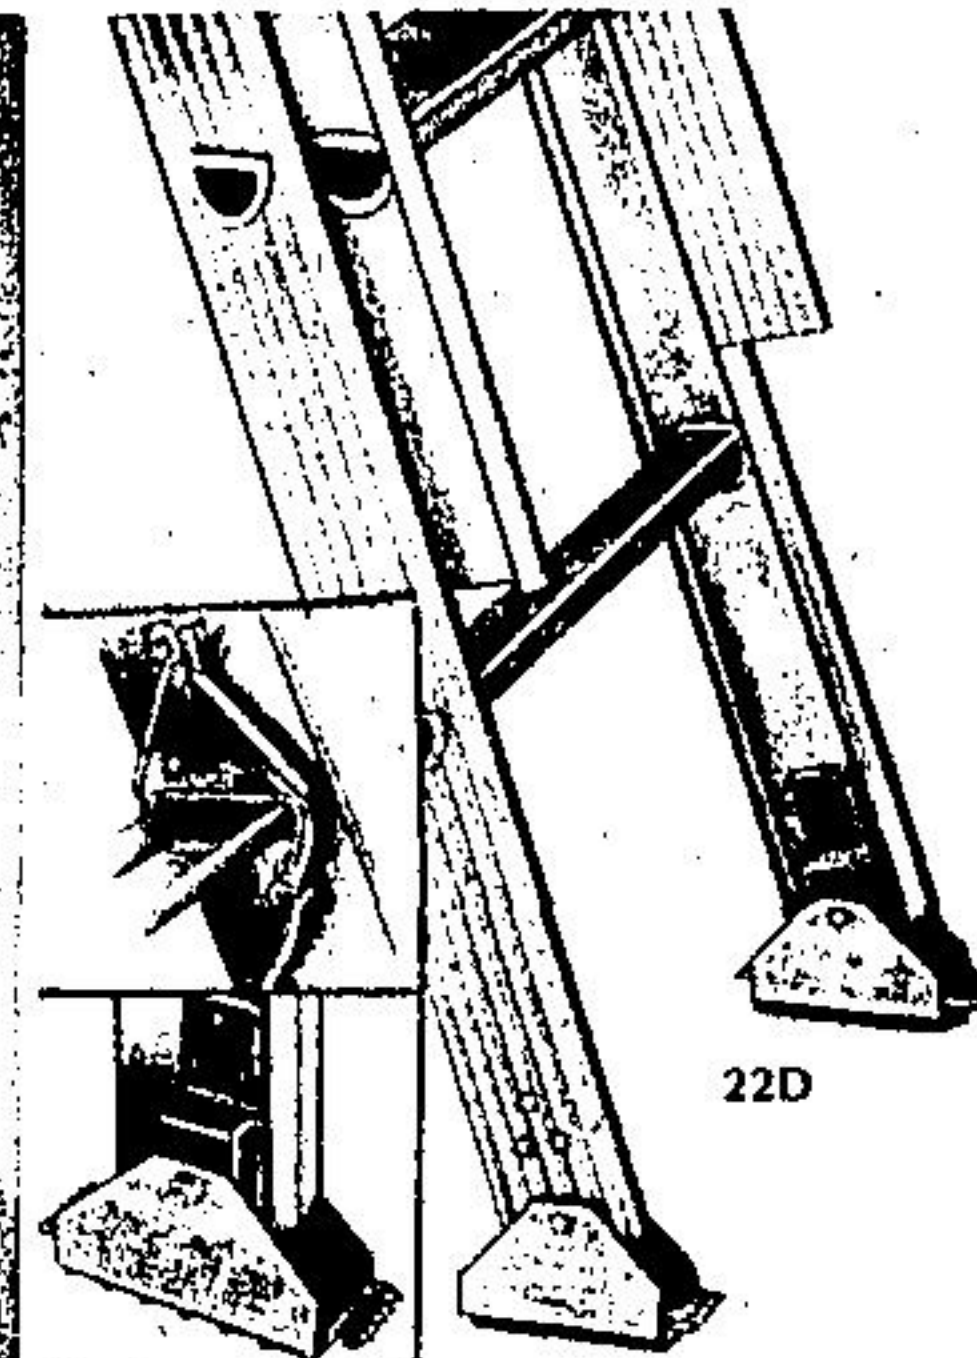

SAVE 7.00 4.65 L

ON GLIDDEN

EXTERIOR LATEX

Flat paint
Eaton reg. 20.79, *Gal.

13⁷⁹

(22A) 549 — Here's your big chance to save on your home's new look for summer. Glidden's best quality quick-drying house paint for use on wood, masonry or primed metal. Versatile — easy to clean up with soap and water. Covers about 450 sq. ft. per gallon. Choose from white or one of 1200 colours. Order today!
* May be underfilled for tinting. See label for net content. Same applies to all sizes.
(DEPT. 274)

Save on ladders!
Flat-step aluminum extension ladders with lock safety shoe.

Sizes	Eaton reg.	Each
(22D) 383 — 20'	67.99	59.99
(22D1) 383 — 24'	79.99	71.99
(22D2) 383 — 28'	94.99	84.99
(22D3) 383 — 32'	109.99	98.99