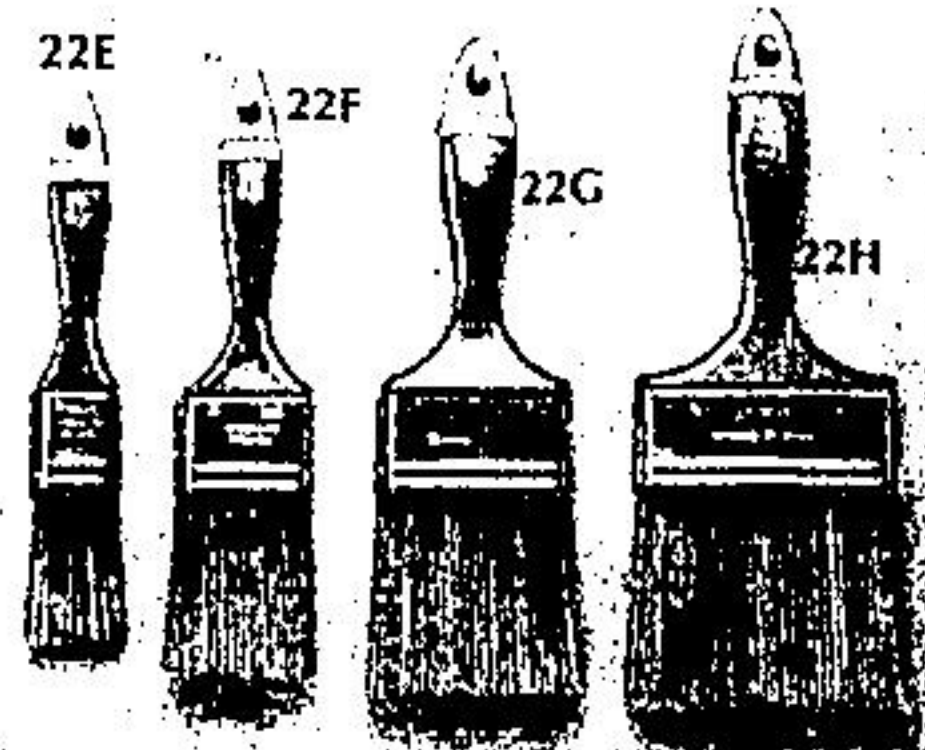

Save on ladders!
Flat-step aluminum extension ladders with lock safety shoe.

Sizes	Eaton reg.	Each
(22D) 383 — 20'	67.99	59.99
(22D1) 383 — 24'	79.99	71.99
(22D2) 383 — 28'	94.99	84.99
(22D3) 383 — 32'	109.99	98.99

5' aluminum platform stepladder
(22D4) 383 — Not shown; Has tool tray. Eaton reg. 26.99, Each 23.99
(DEPT. 253) Not available at Warehouse store.

25% off paint brushes

Regal polyester. Dip into value!
Approx. size Eaton reg. Each