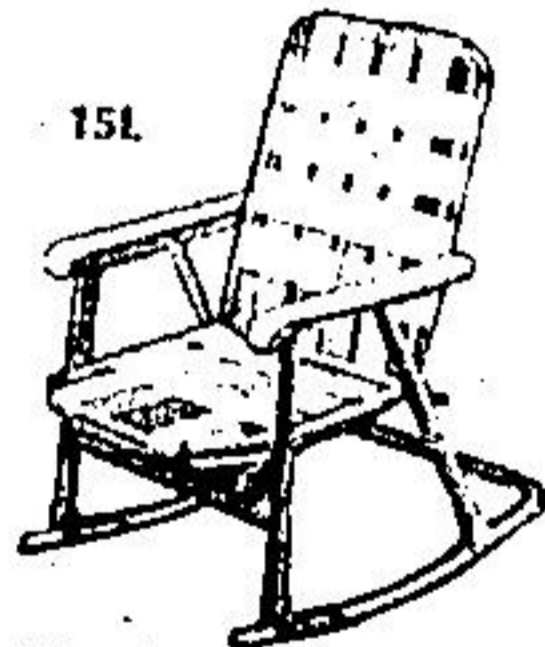

**12" bicycle**

Eaton price, **37<sup>99</sup>**  
each

(15F) 183 — Moto-bike type fork. Hi-rise handlebars. (DEPT. 227)

15G

**Ride'em tractor**

Eaton price, **16<sup>97</sup>**  
each

(15G) 183 — Strong plastic. With removable trailer.

15H

**10" tricycle**

Eaton price, **18<sup>99</sup>**  
each

(15H) 183 — Extra-large frame, disc-type wheels. Blue. Easy to assemble.

15J

**Tiny tots' turtle pool**

Eaton price, each

**16<sup>99</sup>**

(15J) 184 — Slide'n splash pool of heavy polyethylene. Bright green with fun kiddy decals. Side seats. (DEPT. 227)

**48" garden lounge**

Eaton price, **11<sup>99</sup>**  
each

(15K) 184 — Folding aluminum frame. Multi-colour webbing.

15L

**Webbed rocker**

Eaton price, **10<sup>99</sup>**  
each

(15L) 184 — Multi-colour webbing. Aluminum tubing frame.

15M

**Little gardener**

Eaton price, **4<sup>99</sup>**  
set

(15M) 179 — With rake, trowel, hoe and more. For ages 2 to 6.